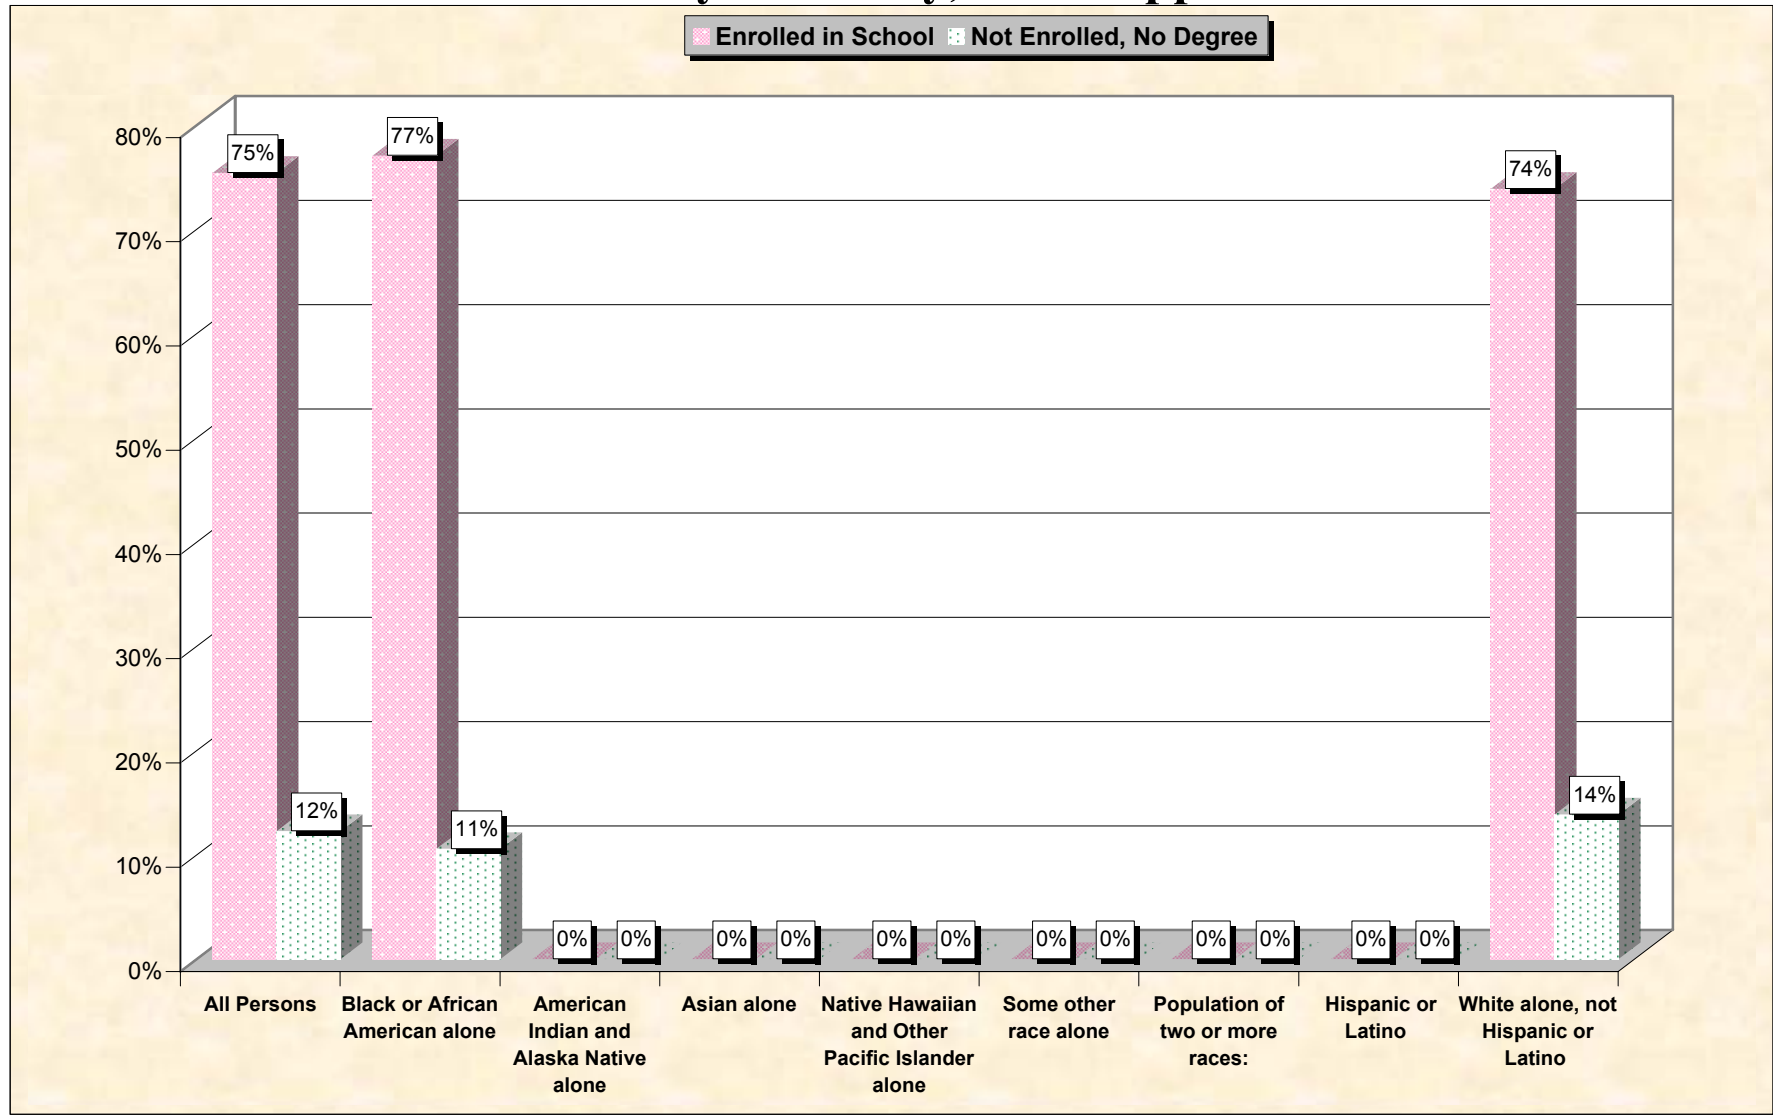

**Educational Attainment and Employment Status by Race or Ethnicity
Civilian Population 16 to 19 years**

Wayne County, Mississippi

Data Set: Census 2000 Summary File 3 (SF 3) - Sample Data

www.fairdata2000.com

[29-Oct-02](#)

Chart 1 -- School Enrollment and Degree Status of Civilians 16 to 19 years Wayne County, Mississippi

Source: Data Set: Census 2000 Summary File 3 (SF 3) - Sample Data. P38. ARMED FORCES STATUS BY SCHOOL ENROLLMENT BY EDUCATIONAL ATTAINMENT BY EMPLOYMENT STATUS FOR THE POPULATION 16 TO 19 YEARS [22] - Universe: Population 16 to 19 years; P149B through P149I ARMED FORCES STATUS BY SCHOOL ENROLLMENT BY EDUCATIONAL ATTAINMENT BY EMPLOYMENT STATUS FOR THE POPULATION 16 TO 19 YEARS.

Chart 2 -- Employment Status of Civilian Non-Students 16 to 19 years Wayne County, Mississippi

Source: Data Set: Census 2000 Summary File 3 (SF 3) - Sample Data. P38. ARMED FORCES STATUS BY SCHOOL ENROLLMENT BY EDUCATIONAL ATTAINMENT BY EMPLOYMENT STATUS FOR THE POPULATION 16 TO 19 YEARS [22] - Universe: Population 16 to 19 years; P149B through P149I ARMED FORCES STATUS BY SCHOOL ENROLLMENT BY EDUCATIONAL ATTAINMENT BY EMPLOYMENT STATUS FOR THE POPULATION 16 TO 19 YEARS.