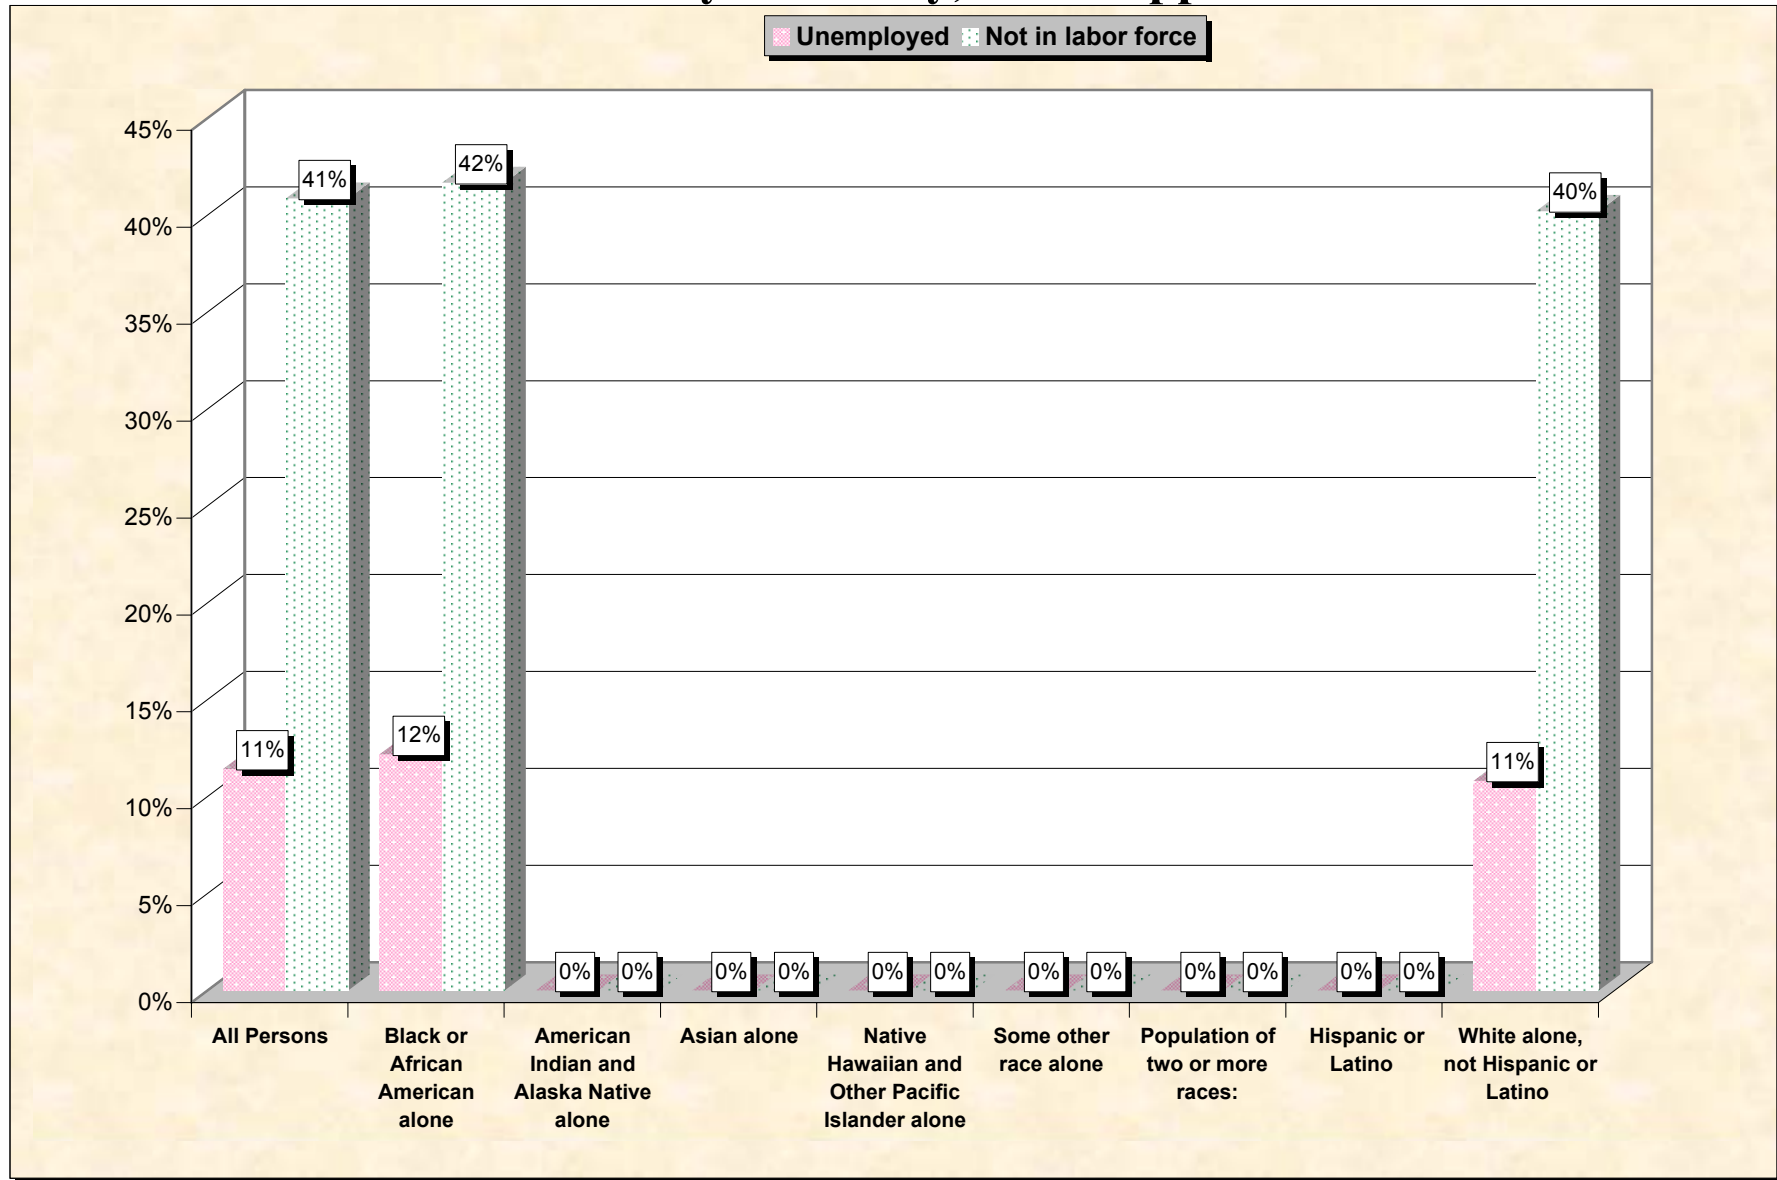

**Educational Attainment and Employment Status by Race or Ethnicity
Civilian Population 16 to 19 years**

Wayne County, Mississippi

Data Set: Census 2000 Summary File 3 (SF 3) - Sample Data

www.fairdata2000.com

[29-Oct-02](#)

Chart 1 -- School Enrollment and Degree Status of Civilians 16 to 19 years Wayne County, Mississippi

Source: Data Set: Census 2000 Summary File 3 (SF 3) - Sample Data. P38. ARMED FORCES STATUS BY SCHOOL ENROLLMENT BY EDUCATIONAL ATTAINMENT BY EMPLOYMENT STATUS FOR THE POPULATION 16 TO 19 YEARS [22] - Universe: Population 16 to 19 years; P149B through P149I ARMED FORCES STATUS BY SCHOOL ENROLLMENT BY EDUCATIONAL ATTAINMENT BY EMPLOYMENT STATUS FOR THE POPULATION 16 TO 19 YEARS.

Chart 2 -- Employment Status of Civilian Non-Students 16 to 19 years Wayne County, Mississippi

Source: Data Set: Census 2000 Summary File 3 (SF 3) - Sample Data. P38. ARMED FORCES STATUS BY SCHOOL ENROLLMENT BY EDUCATIONAL ATTAINMENT BY EMPLOYMENT STATUS FOR THE POPULATION 16 TO 19 YEARS [22] - Universe: Population 16 to 19 years; P149B through P149I ARMED FORCES STATUS BY SCHOOL ENROLLMENT BY EDUCATIONAL ATTAINMENT BY EMPLOYMENT STATUS FOR THE POPULATION 16 TO 19 YEARS.