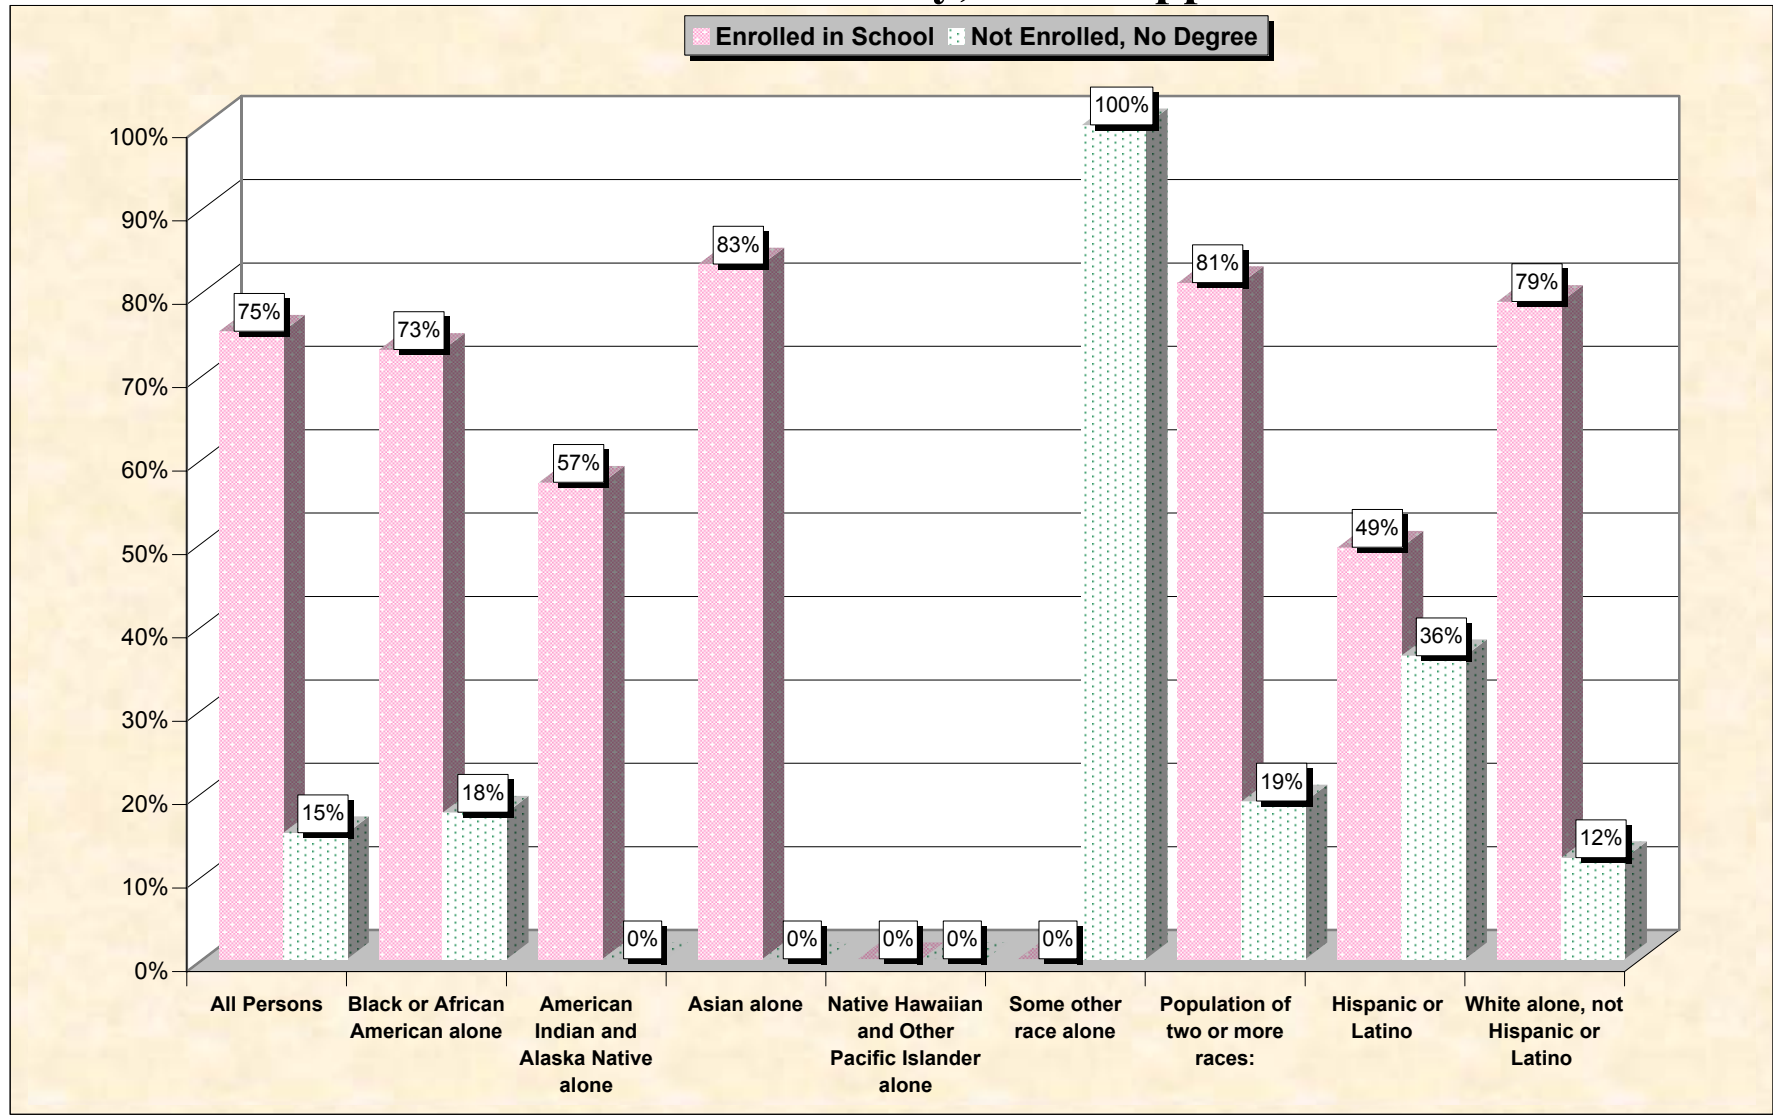

**Educational Attainment and Employment Status by Race or Ethnicity
Civilian Population 16 to 19 years**

Warren County, Mississippi

Data Set: Census 2000 Summary File 3 (SF 3) - Sample Data

www.fairdata2000.com

[29-Oct-02](#)

Chart 1 -- School Enrollment and Degree Status of Civilians 16 to 19 years Warren County, Mississippi

Source: Data Set: Census 2000 Summary File 3 (SF 3) - Sample Data. P38. ARMED FORCES STATUS BY SCHOOL ENROLLMENT BY EDUCATIONAL ATTAINMENT BY EMPLOYMENT STATUS FOR THE POPULATION 16 TO 19 YEARS [22] - Universe: Population 16 to 19 years; P149B through P149I ARMED FORCES STATUS BY SCHOOL ENROLLMENT BY EDUCATIONAL ATTAINMENT BY EMPLOYMENT STATUS FOR THE POPULATION 16 TO 19 YEARS.

Chart 2 -- Employment Status of Civilian Non-Students 16 to 19 years Warren County, Mississippi

Source: Data Set: Census 2000 Summary File 3 (SF 3) - Sample Data. P38. ARMED FORCES STATUS BY SCHOOL ENROLLMENT BY EDUCATIONAL ATTAINMENT BY EMPLOYMENT STATUS FOR THE POPULATION 16 TO 19 YEARS [22] - Universe: Population 16 to 19 years; P149B through P149I ARMED FORCES STATUS BY SCHOOL ENROLLMENT BY EDUCATIONAL ATTAINMENT BY EMPLOYMENT STATUS FOR THE POPULATION 16 TO 19 YEARS.