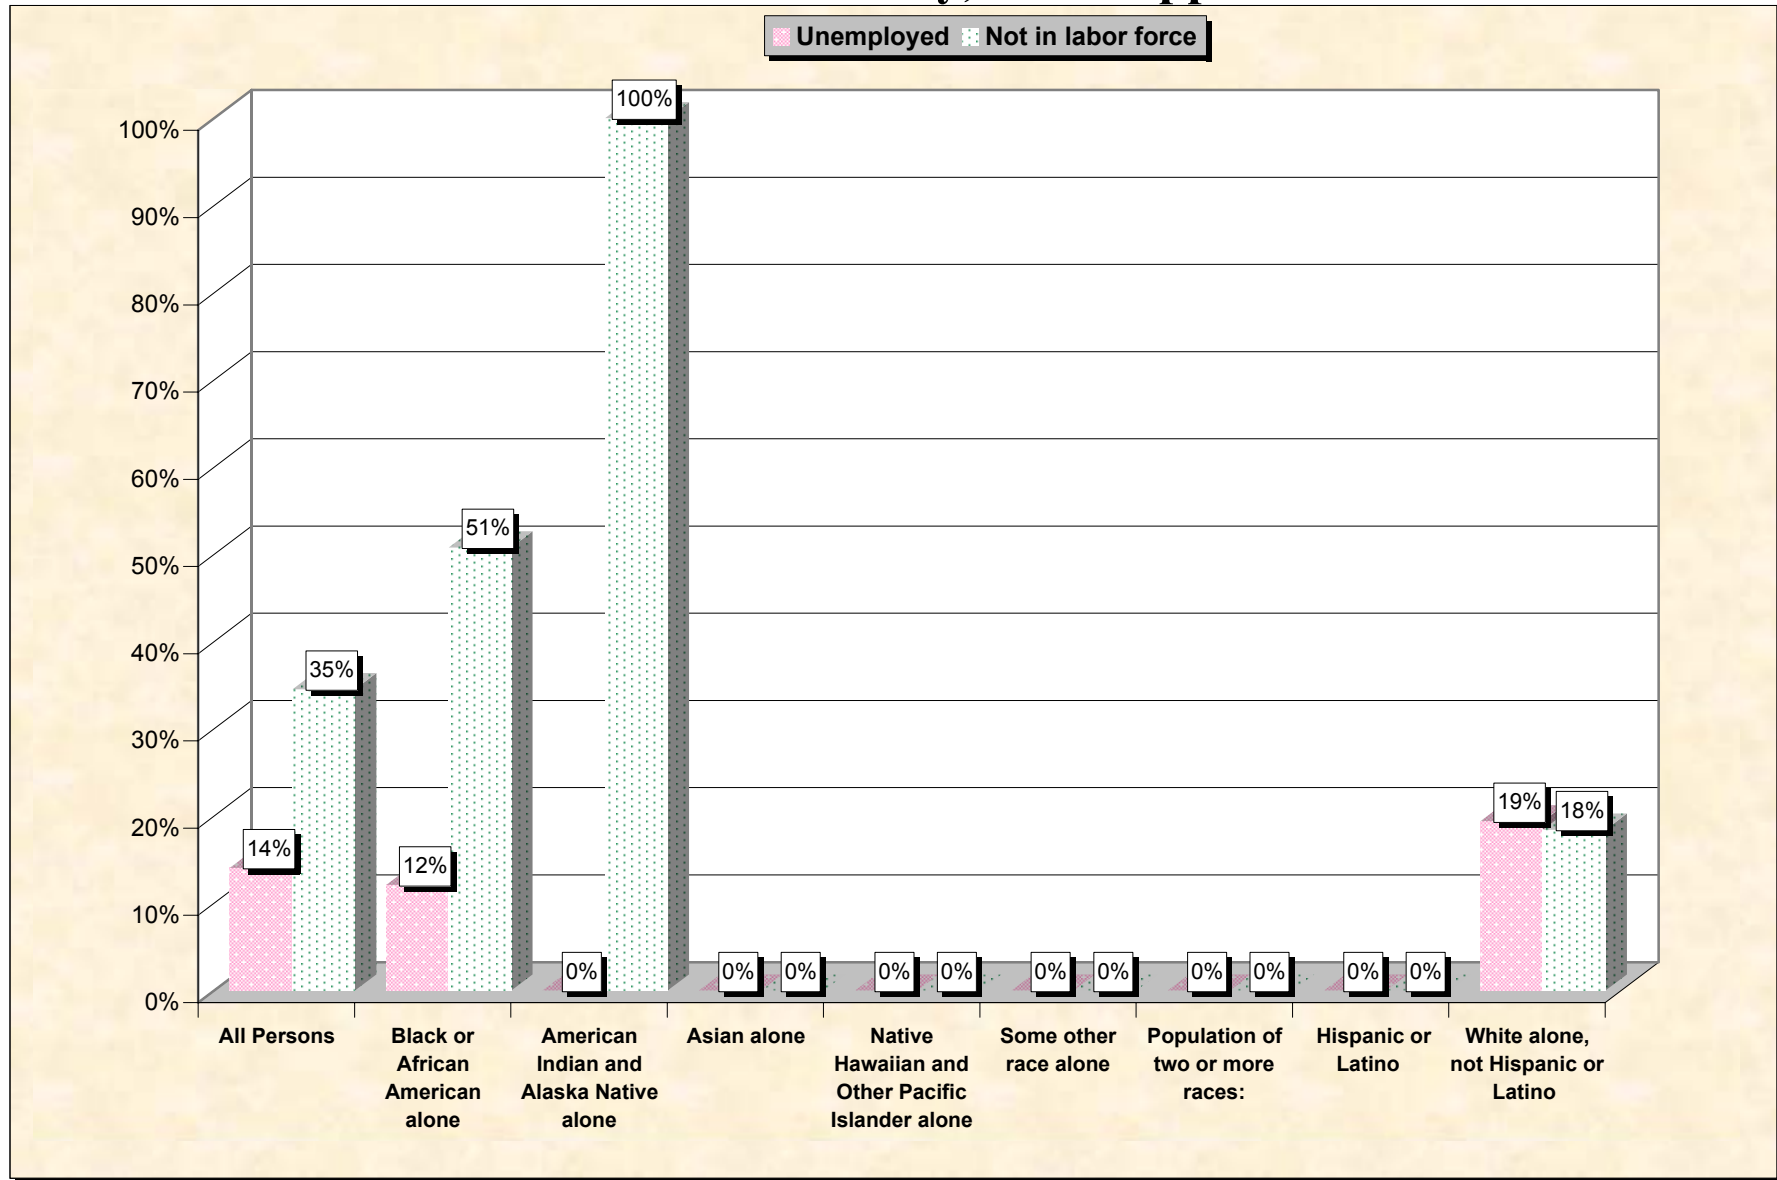

**Educational Attainment and Employment Status by Race or Ethnicity
Civilian Population 16 to 19 years**

Warren County, Mississippi

Data Set: Census 2000 Summary File 3 (SF 3) - Sample Data

www.fairdata2000.com

[29-Oct-02](#)

Chart 1 -- School Enrollment and Degree Status of Civilians 16 to 19 years Warren County, Mississippi

Source: Data Set: Census 2000 Summary File 3 (SF 3) - Sample Data. P38. ARMED FORCES STATUS BY SCHOOL ENROLLMENT BY EDUCATIONAL ATTAINMENT BY EMPLOYMENT STATUS FOR THE POPULATION 16 TO 19 YEARS [22] - Universe: Population 16 to 19 years; P149B through P149I ARMED FORCES STATUS BY SCHOOL ENROLLMENT BY EDUCATIONAL ATTAINMENT BY EMPLOYMENT STATUS FOR THE POPULATION 16 TO 19 YEARS.

Chart 2 -- Employment Status of Civilian Non-Students 16 to 19 years Warren County, Mississippi

Source: Data Set: Census 2000 Summary File 3 (SF 3) - Sample Data. P38. ARMED FORCES STATUS BY SCHOOL ENROLLMENT BY EDUCATIONAL ATTAINMENT BY EMPLOYMENT STATUS FOR THE POPULATION 16 TO 19 YEARS [22] - Universe: Population 16 to 19 years; P149B through P149I ARMED FORCES STATUS BY SCHOOL ENROLLMENT BY EDUCATIONAL ATTAINMENT BY EMPLOYMENT STATUS FOR THE POPULATION 16 TO 19 YEARS.