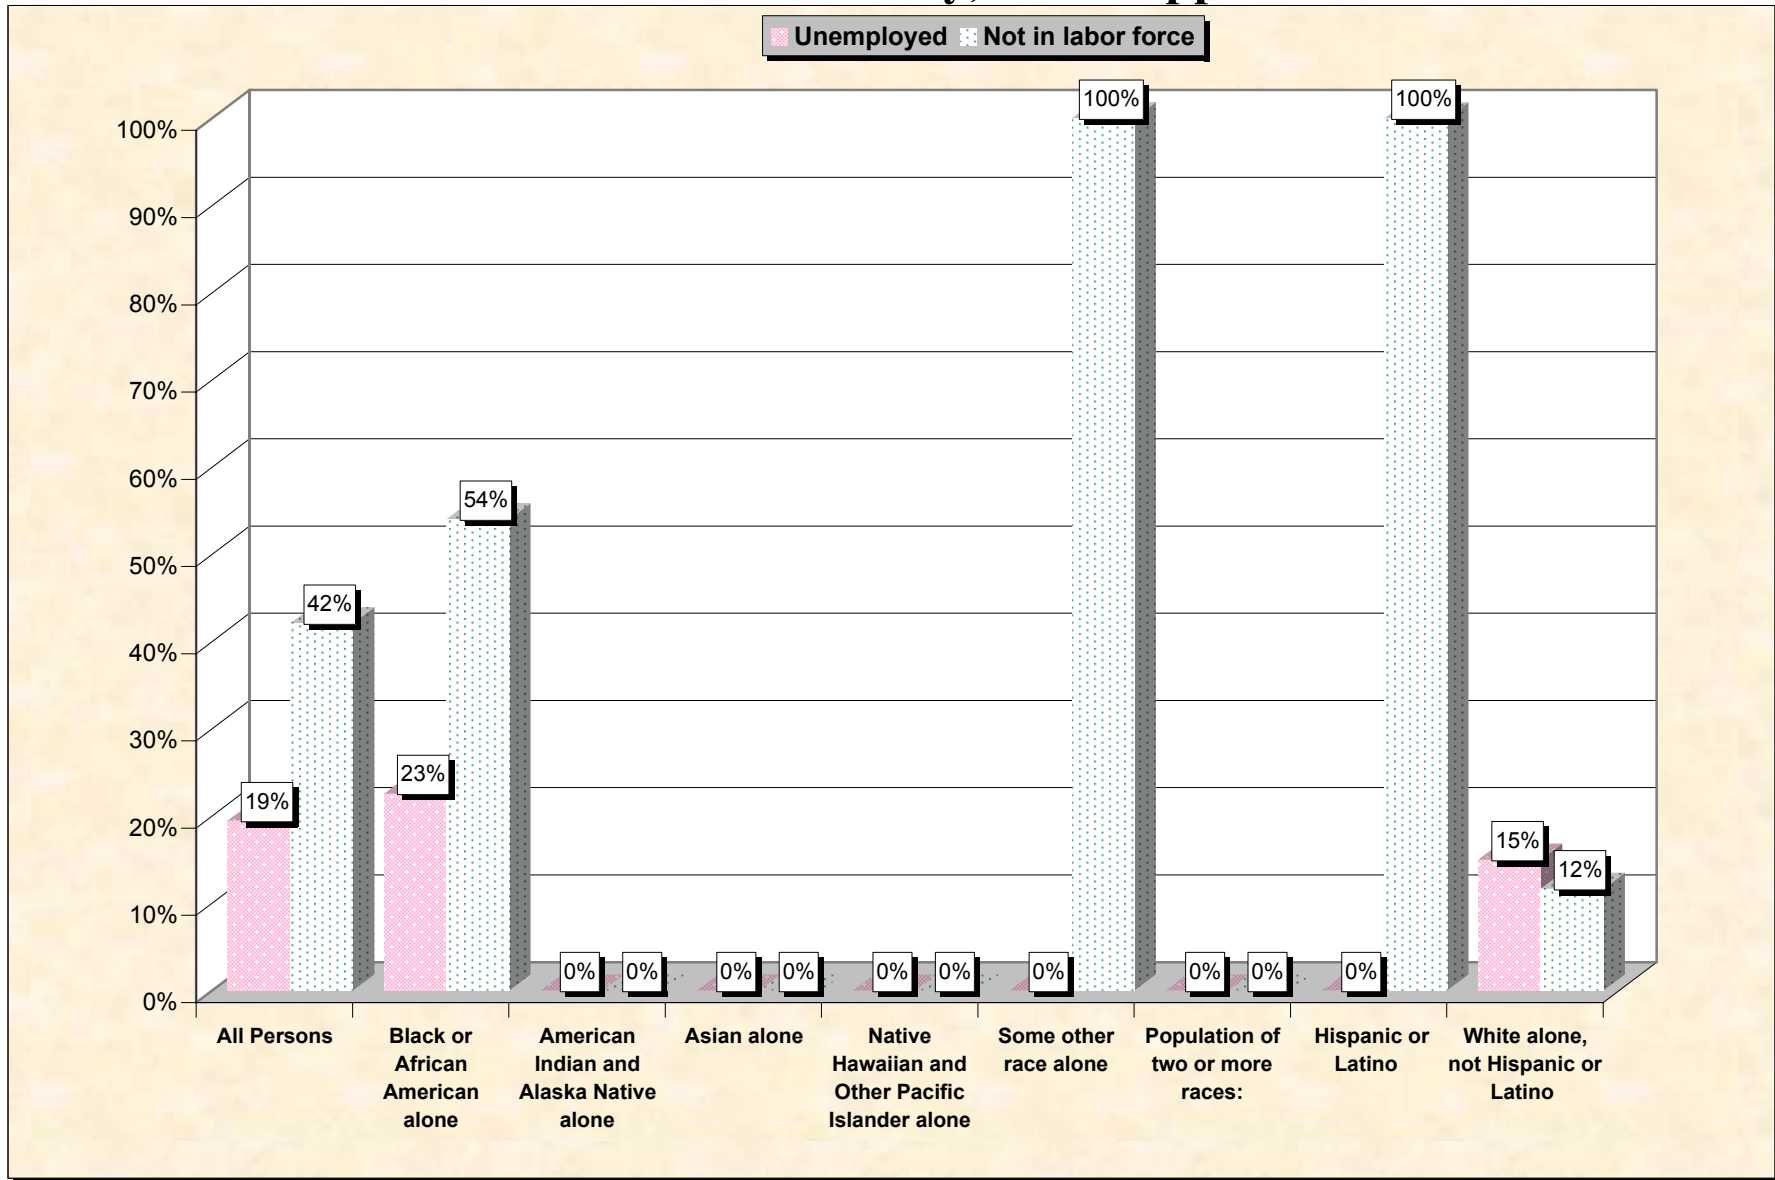

**Educational Attainment and Employment Status by Race or Ethnicity
Civilian Population 16 to 19 years**

Noxubee County, Mississippi

Data Set: Census 2000 Summary File 3 (SF 3) - Sample Data

www.fairdata2000.com

[29-Oct-02](#)

Chart 1 -- School Enrollment and Degree Status of Civilians 16 to 19 years Noxubee County, Mississippi

Source: Data Set: Census 2000 Summary File 3 (SF 3) - Sample Data. P38. ARMED FORCES STATUS BY SCHOOL ENROLLMENT BY EDUCATIONAL ATTAINMENT BY EMPLOYMENT STATUS FOR THE POPULATION 16 TO 19 YEARS [22] - Universe: Population 16 to 19 years; P149B through P149I ARMED FORCES STATUS BY SCHOOL ENROLLMENT BY EDUCATIONAL ATTAINMENT BY EMPLOYMENT STATUS FOR THE POPULATION 16 TO 19 YEARS.

Chart 2 -- Employment Status of Civilian Non-Students 16 to 19 years Noxubee County, Mississippi

Source: Data Set: Census 2000 Summary File 3 (SF 3) - Sample Data. P38. ARMED FORCES STATUS BY SCHOOL ENROLLMENT BY EDUCATIONAL ATTAINMENT BY EMPLOYMENT STATUS FOR THE POPULATION 16 TO 19 YEARS [22] - Universe: Population 16 to 19 years; P149B through P149I ARMED FORCES STATUS BY SCHOOL ENROLLMENT BY EDUCATIONAL ATTAINMENT BY EMPLOYMENT STATUS FOR THE POPULATION 16 TO 19 YEARS.