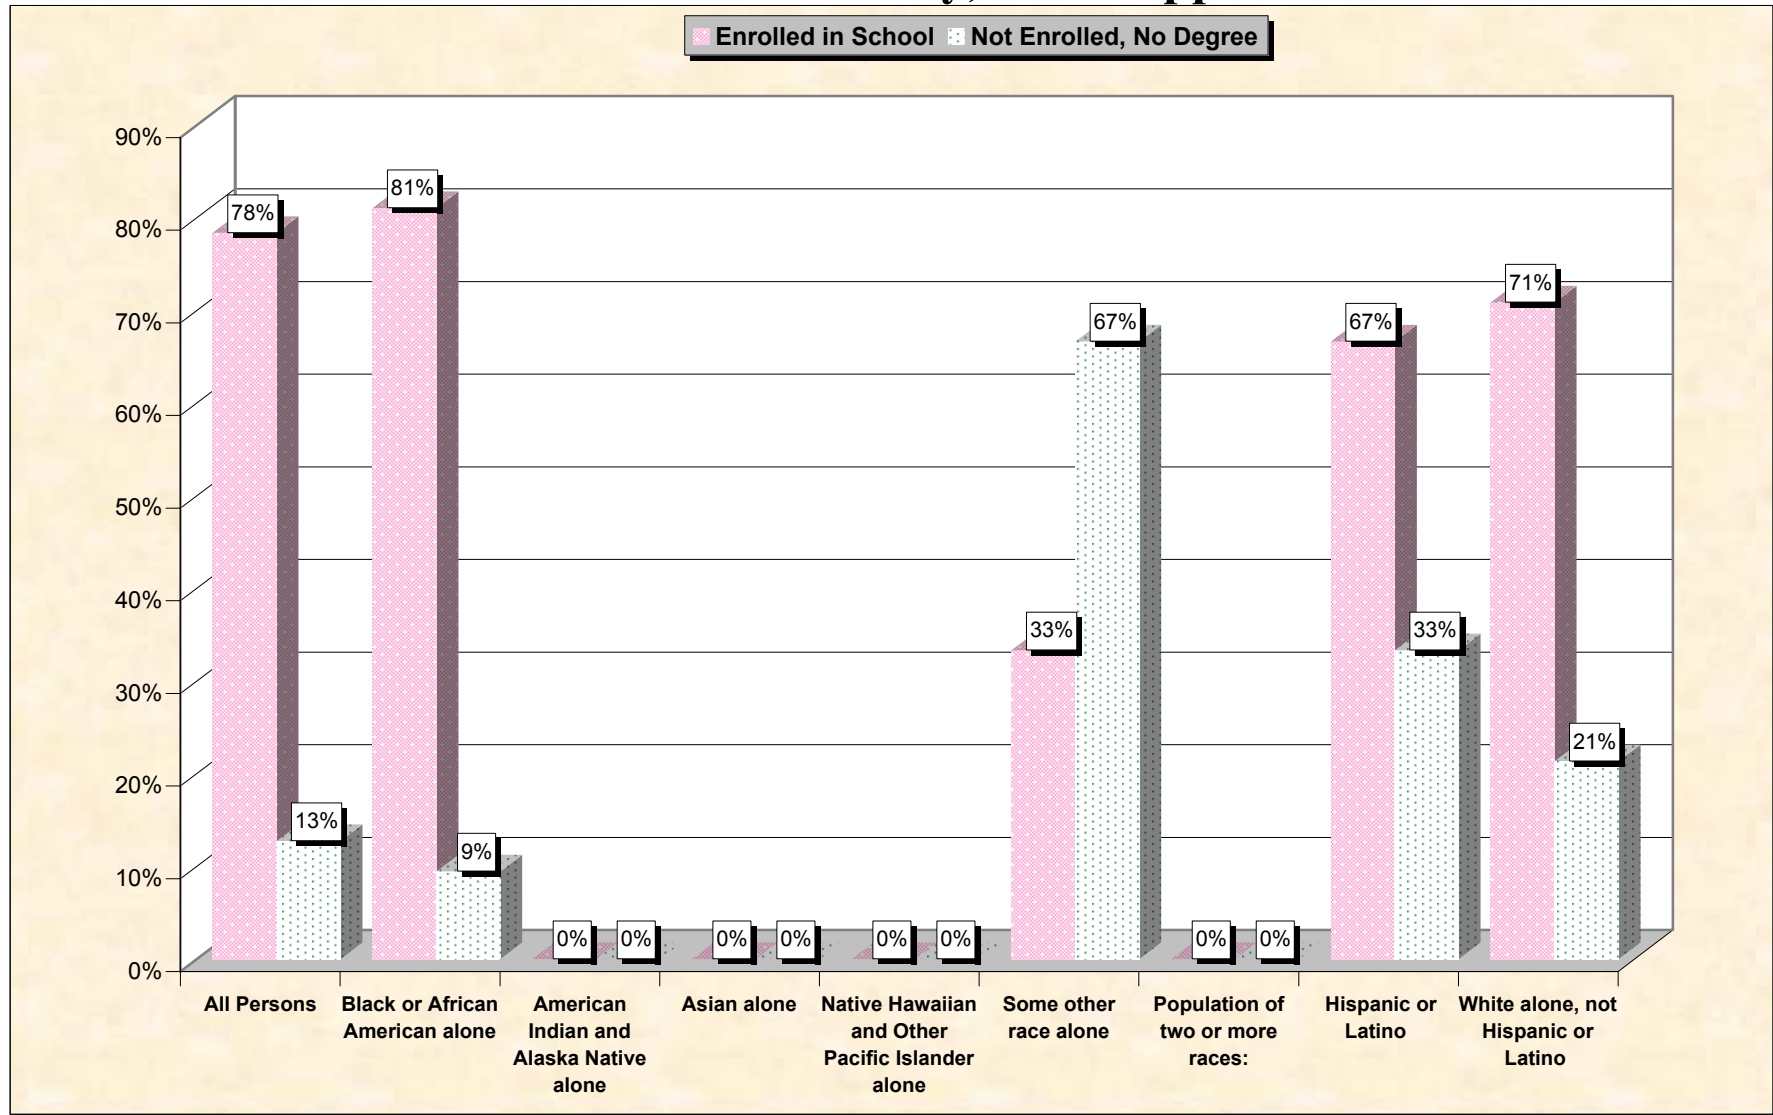

**Educational Attainment and Employment Status by Race or Ethnicity
Civilian Population 16 to 19 years**

Noxubee County, Mississippi

Data Set: Census 2000 Summary File 3 (SF 3) - Sample Data

www.fairdata2000.com

[29-Oct-02](#)

Chart 1 -- School Enrollment and Degree Status of Civilians 16 to 19 years Noxubee County, Mississippi

Source: Data Set: Census 2000 Summary File 3 (SF 3) - Sample Data. P38. ARMED FORCES STATUS BY SCHOOL ENROLLMENT BY EDUCATIONAL ATTAINMENT BY EMPLOYMENT STATUS FOR THE POPULATION 16 TO 19 YEARS [22] - Universe: Population 16 to 19 years; P149B through P149I ARMED FORCES STATUS BY SCHOOL ENROLLMENT BY EDUCATIONAL ATTAINMENT BY EMPLOYMENT STATUS FOR THE POPULATION 16 TO 19 YEARS.

Chart 2 -- Employment Status of Civilian Non-Students 16 to 19 years Noxubee County, Mississippi

Source: Data Set: Census 2000 Summary File 3 (SF 3) - Sample Data. P38. ARMED FORCES STATUS BY SCHOOL ENROLLMENT BY EDUCATIONAL ATTAINMENT BY EMPLOYMENT STATUS FOR THE POPULATION 16 TO 19 YEARS [22] - Universe: Population 16 to 19 years; P149B through P149I ARMED FORCES STATUS BY SCHOOL ENROLLMENT BY EDUCATIONAL ATTAINMENT BY EMPLOYMENT STATUS FOR THE POPULATION 16 TO 19 YEARS.