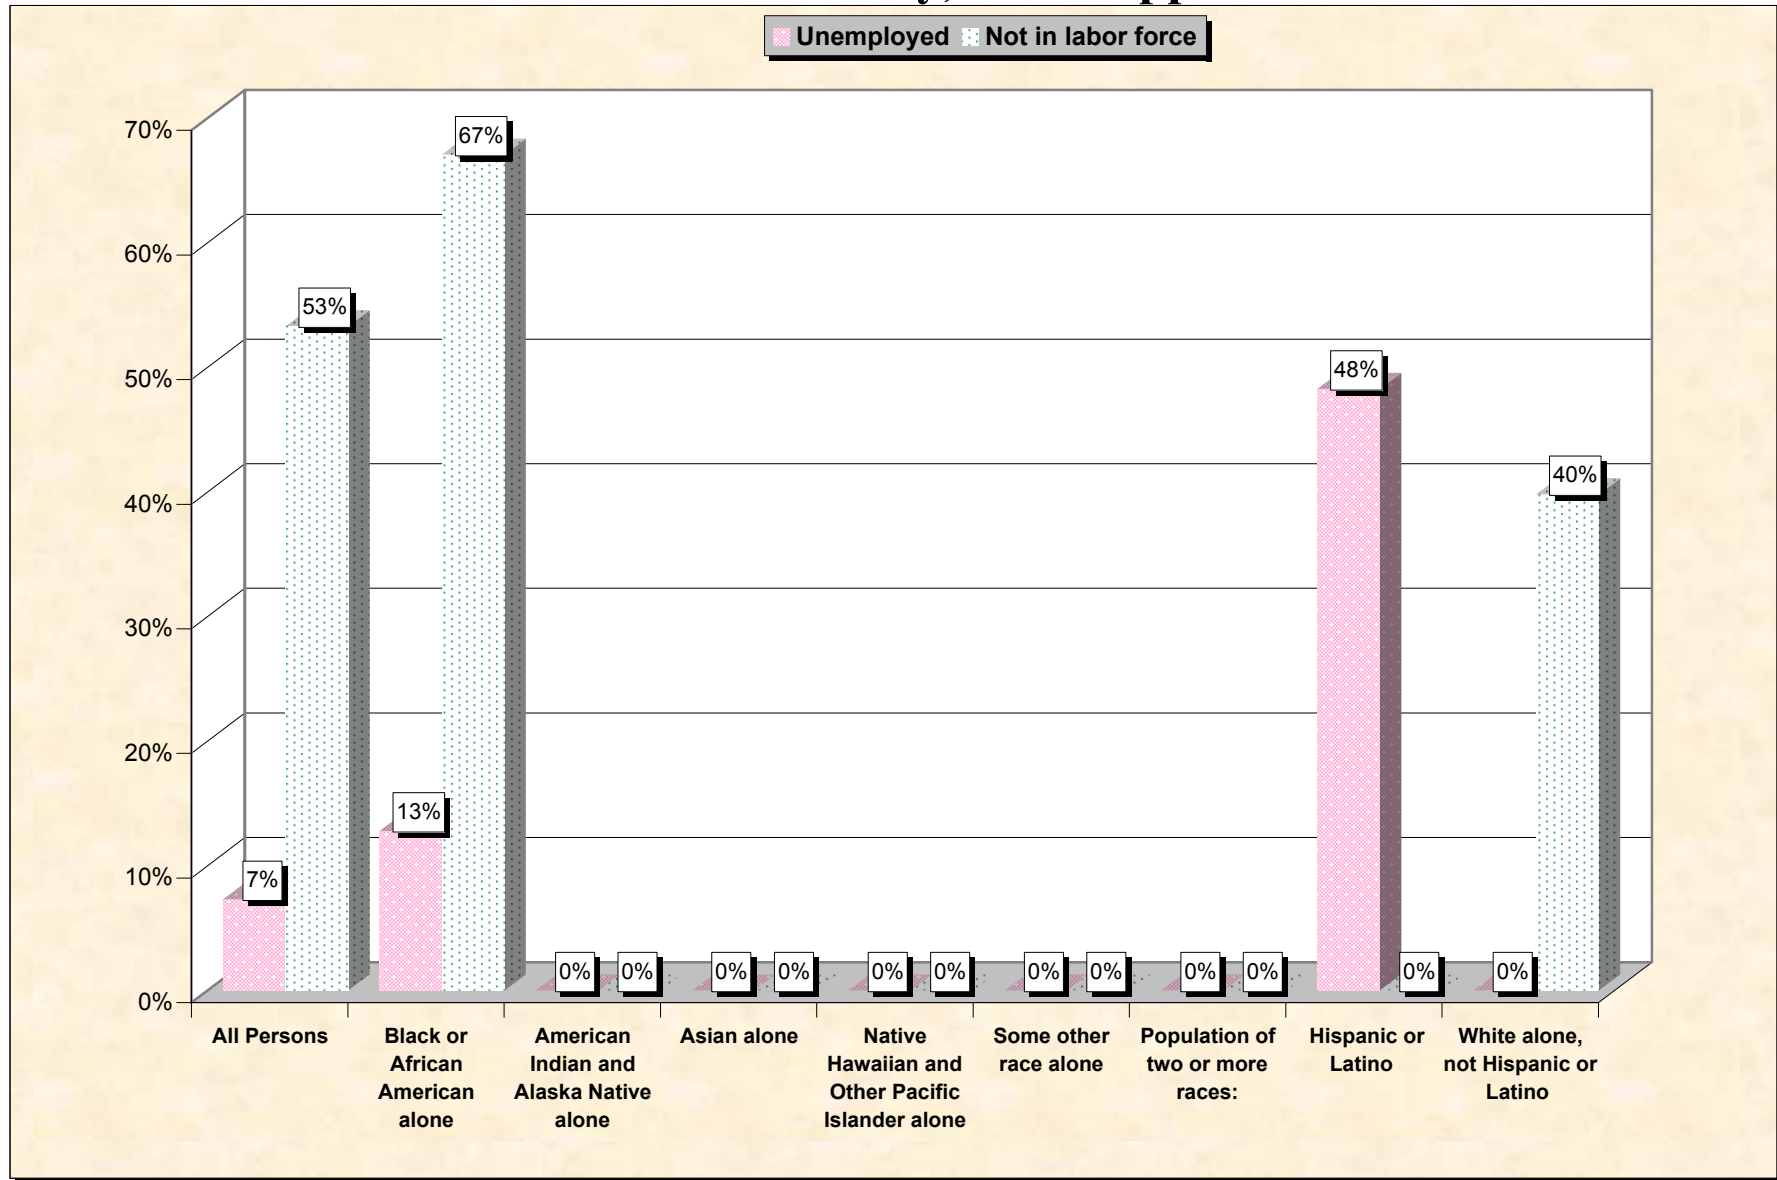

**Educational Attainment and Employment Status by Race or Ethnicity
Civilian Population 16 to 19 years**

Leake County, Mississippi

Data Set: Census 2000 Summary File 3 (SF 3) - Sample Data

www.fairdata2000.com

[29-Oct-02](#)

Chart 1 -- School Enrollment and Degree Status of Civilians 16 to 19 years Leake County, Mississippi

Source: Data Set: Census 2000 Summary File 3 (SF 3) - Sample Data. P38. ARMED FORCES STATUS BY SCHOOL ENROLLMENT BY EDUCATIONAL ATTAINMENT BY EMPLOYMENT STATUS FOR THE POPULATION 16 TO 19 YEARS [22] - Universe: Population 16 to 19 years; P149B through P149I ARMED FORCES STATUS BY SCHOOL ENROLLMENT BY EDUCATIONAL ATTAINMENT BY EMPLOYMENT STATUS FOR THE POPULATION 16 TO 19 YEARS.

Chart 2 -- Employment Status of Civilian Non-Students 16 to 19 years Leake County, Mississippi

Source: Data Set: Census 2000 Summary File 3 (SF 3) - Sample Data. P38. ARMED FORCES STATUS BY SCHOOL ENROLLMENT BY EDUCATIONAL ATTAINMENT BY EMPLOYMENT STATUS FOR THE POPULATION 16 TO 19 YEARS [22] - Universe: Population 16 to 19 years; P149B through P149I ARMED FORCES STATUS BY SCHOOL ENROLLMENT BY EDUCATIONAL ATTAINMENT BY EMPLOYMENT STATUS FOR THE POPULATION 16 TO 19 YEARS.