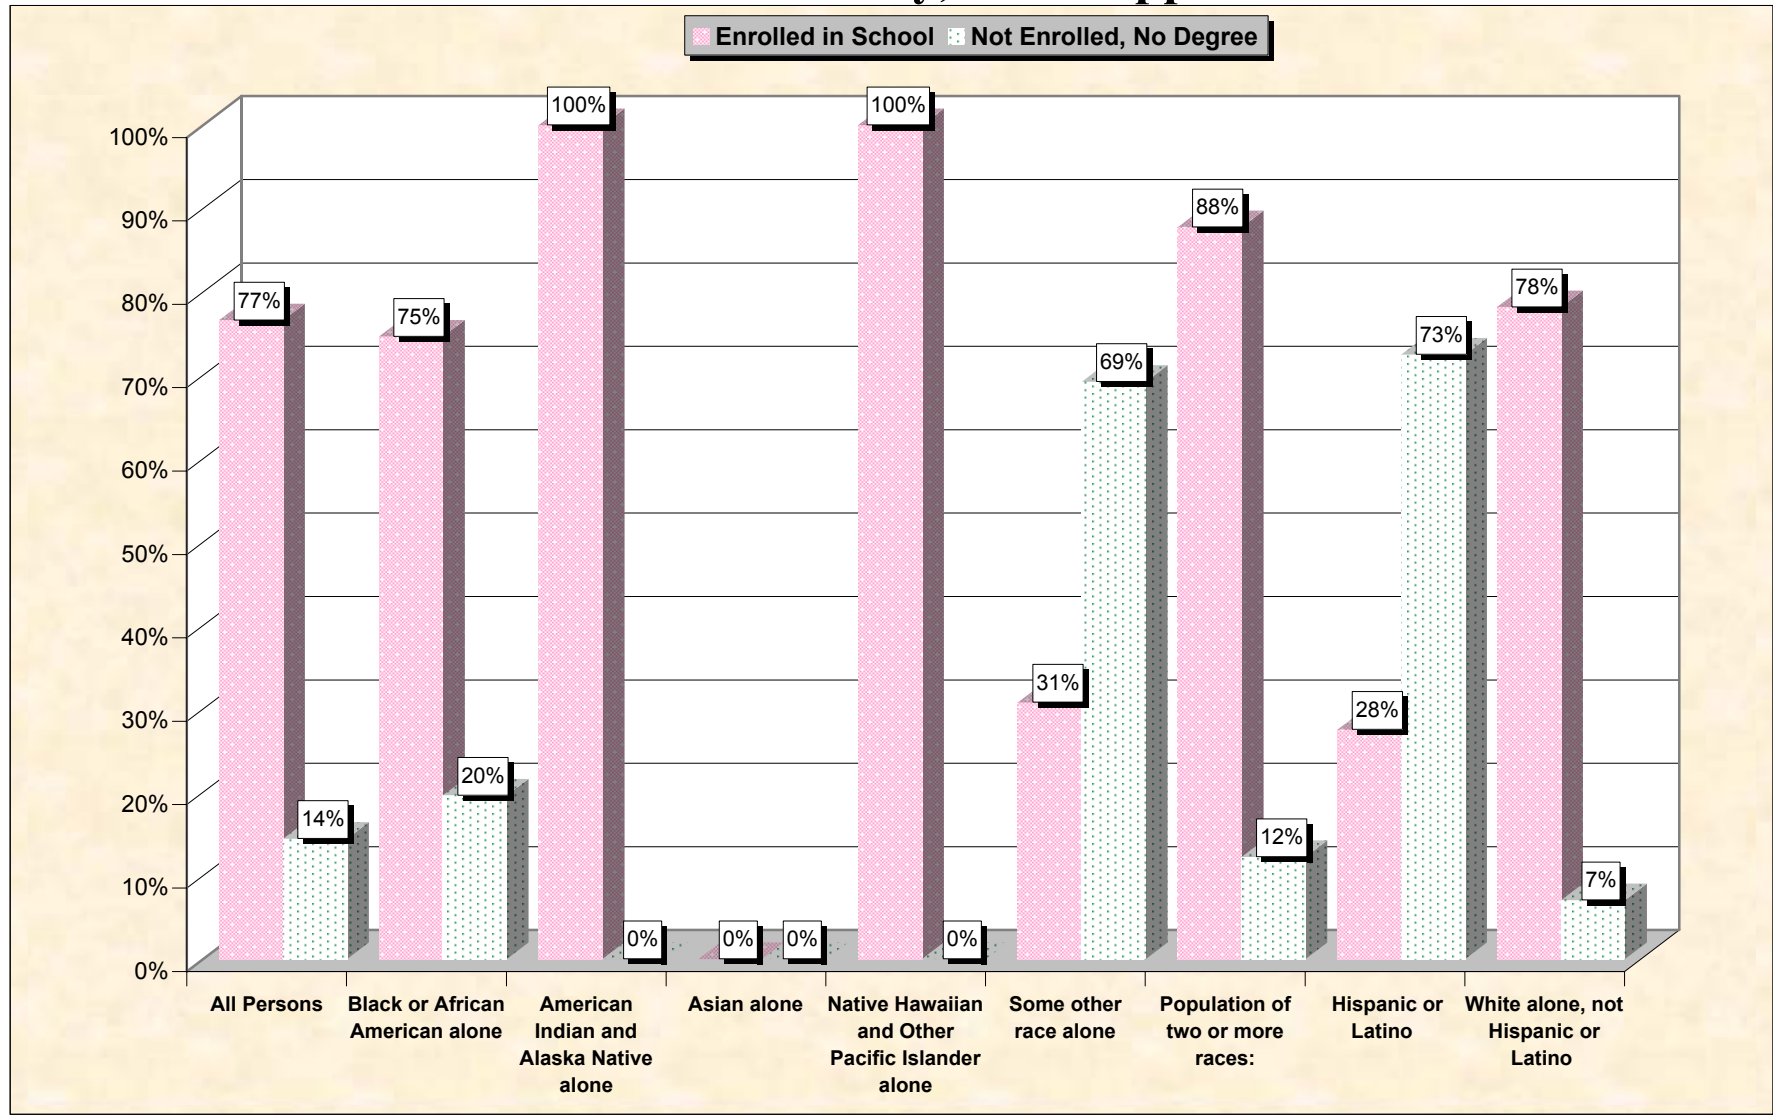

**Educational Attainment and Employment Status by Race or Ethnicity
Civilian Population 16 to 19 years**

Leake County, Mississippi

Data Set: Census 2000 Summary File 3 (SF 3) - Sample Data

www.fairdata2000.com

[29-Oct-02](#)

Chart 1 -- School Enrollment and Degree Status of Civilians 16 to 19 years Leake County, Mississippi

Source: Data Set: Census 2000 Summary File 3 (SF 3) - Sample Data. P38. ARMED FORCES STATUS BY SCHOOL ENROLLMENT BY EDUCATIONAL ATTAINMENT BY EMPLOYMENT STATUS FOR THE POPULATION 16 TO 19 YEARS [22] - Universe: Population 16 to 19 years; P149B through P149I ARMED FORCES STATUS BY SCHOOL ENROLLMENT BY EDUCATIONAL ATTAINMENT BY EMPLOYMENT STATUS FOR THE POPULATION 16 TO 19 YEARS.

Chart 2 -- Employment Status of Civilian Non-Students 16 to 19 years Leake County, Mississippi

Source: Data Set: Census 2000 Summary File 3 (SF 3) - Sample Data. P38. ARMED FORCES STATUS BY SCHOOL ENROLLMENT BY EDUCATIONAL ATTAINMENT BY EMPLOYMENT STATUS FOR THE POPULATION 16 TO 19 YEARS [22] - Universe: Population 16 to 19 years; P149B through P149I ARMED FORCES STATUS BY SCHOOL ENROLLMENT BY EDUCATIONAL ATTAINMENT BY EMPLOYMENT STATUS FOR THE POPULATION 16 TO 19 YEARS.