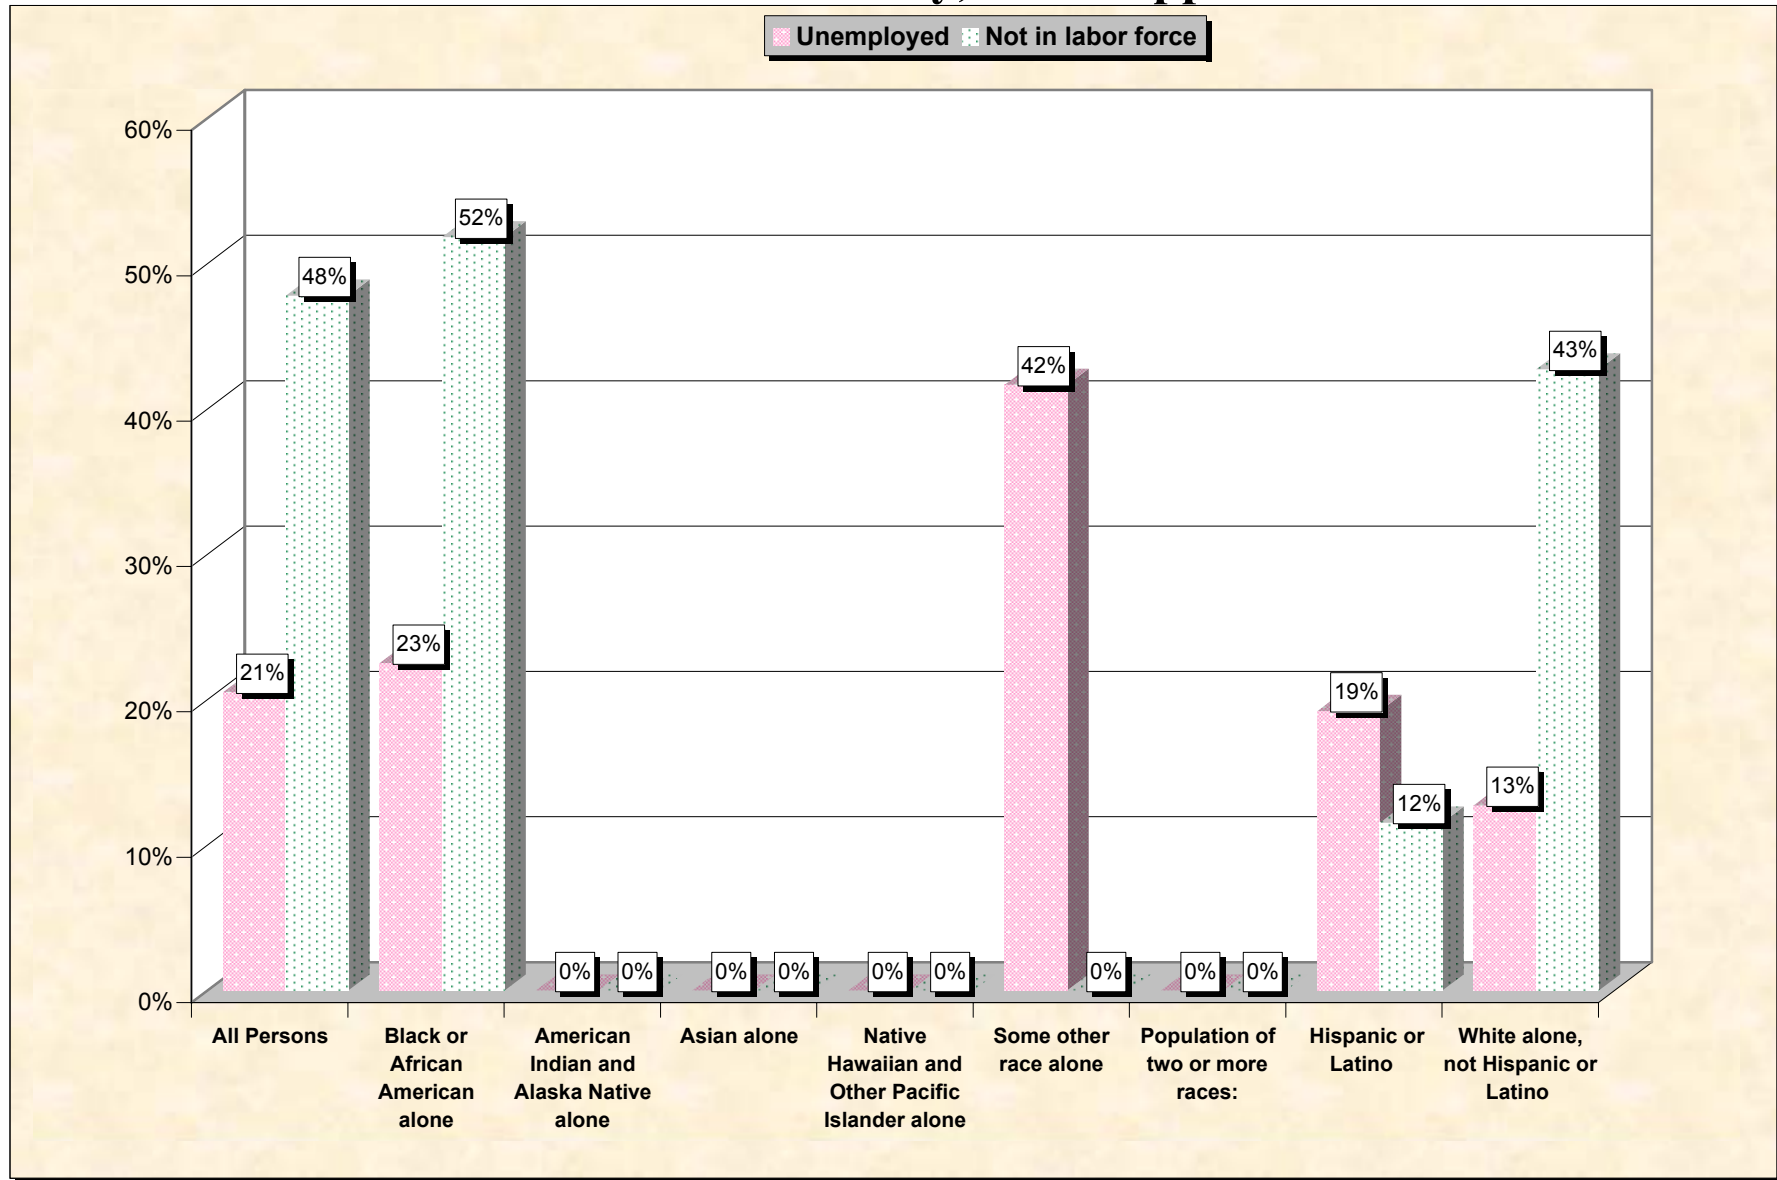

**Educational Attainment and Employment Status by Race or Ethnicity
Civilian Population 16 to 19 years**

Bolivar County, Mississippi

Data Set: Census 2000 Summary File 3 (SF 3) - Sample Data

www.fairdata2000.com

[29-Oct-02](#)

Chart 1 -- School Enrollment and Degree Status of Civilians 16 to 19 years Bolivar County, Mississippi

Source: Data Set: Census 2000 Summary File 3 (SF 3) - Sample Data. P38. ARMED FORCES STATUS BY SCHOOL ENROLLMENT BY EDUCATIONAL ATTAINMENT BY EMPLOYMENT STATUS FOR THE POPULATION 16 TO 19 YEARS [22] - Universe: Population 16 to 19 years; P149B through P149I ARMED FORCES STATUS BY SCHOOL ENROLLMENT BY EDUCATIONAL ATTAINMENT BY EMPLOYMENT STATUS FOR THE POPULATION 16 TO 19 YEARS.

Chart 2 -- Employment Status of Civilian Non-Students 16 to 19 years Bolivar County, Mississippi

Source: Data Set: Census 2000 Summary File 3 (SF 3) - Sample Data. P38. ARMED FORCES STATUS BY SCHOOL ENROLLMENT BY EDUCATIONAL ATTAINMENT BY EMPLOYMENT STATUS FOR THE POPULATION 16 TO 19 YEARS [22] - Universe: Population 16 to 19 years; P149B through P149I ARMED FORCES STATUS BY SCHOOL ENROLLMENT BY EDUCATIONAL ATTAINMENT BY EMPLOYMENT STATUS FOR THE POPULATION 16 TO 19 YEARS.