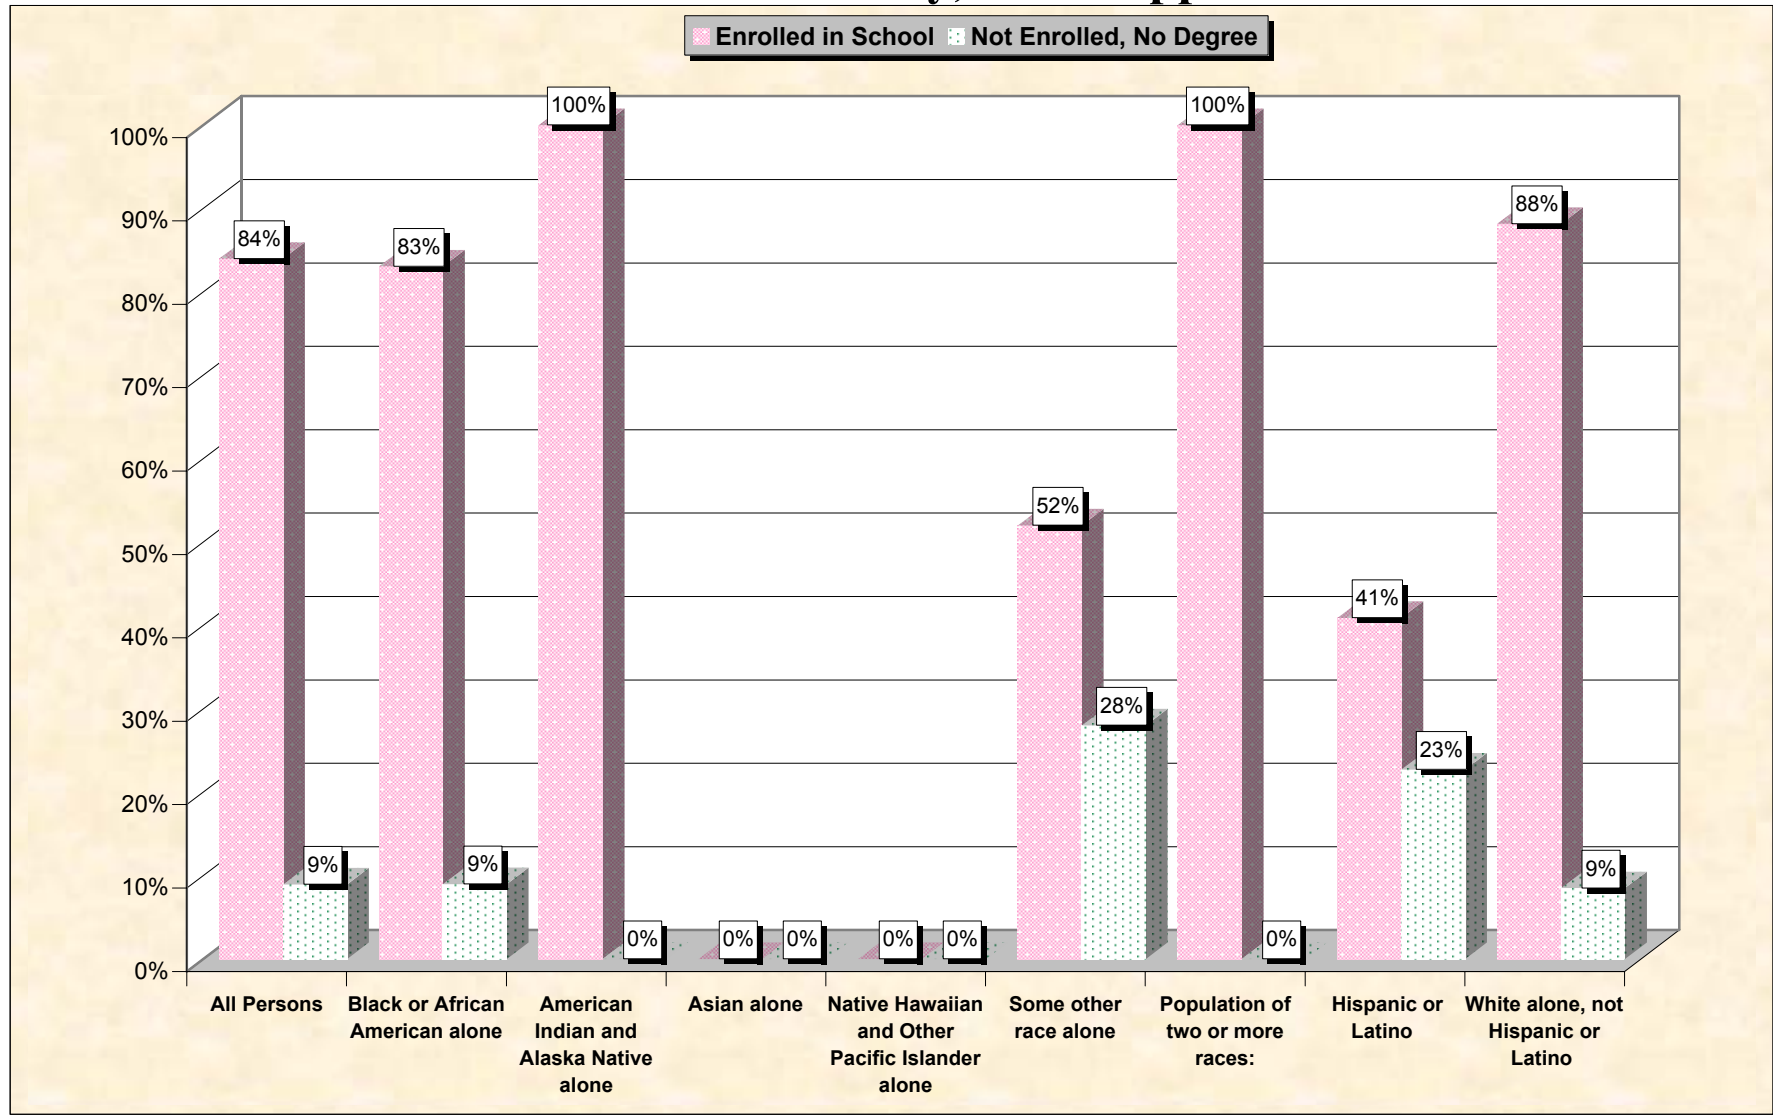

**Educational Attainment and Employment Status by Race or Ethnicity
Civilian Population 16 to 19 years**

Bolivar County, Mississippi

Data Set: Census 2000 Summary File 3 (SF 3) - Sample Data

www.fairdata2000.com

[29-Oct-02](#)

Chart 1 -- School Enrollment and Degree Status of Civilians 16 to 19 years Bolivar County, Mississippi

Source: Data Set: Census 2000 Summary File 3 (SF 3) - Sample Data. P38. ARMED FORCES STATUS BY SCHOOL ENROLLMENT BY EDUCATIONAL ATTAINMENT BY EMPLOYMENT STATUS FOR THE POPULATION 16 TO 19 YEARS [22] - Universe: Population 16 to 19 years; P149B through P149I ARMED FORCES STATUS BY SCHOOL ENROLLMENT BY EDUCATIONAL ATTAINMENT BY EMPLOYMENT STATUS FOR THE POPULATION 16 TO 19 YEARS.

Chart 2 -- Employment Status of Civilian Non-Students 16 to 19 years Bolivar County, Mississippi

Source: Data Set: Census 2000 Summary File 3 (SF 3) - Sample Data. P38. ARMED FORCES STATUS BY SCHOOL ENROLLMENT BY EDUCATIONAL ATTAINMENT BY EMPLOYMENT STATUS FOR THE POPULATION 16 TO 19 YEARS [22] - Universe: Population 16 to 19 years; P149B through P149I ARMED FORCES STATUS BY SCHOOL ENROLLMENT BY EDUCATIONAL ATTAINMENT BY EMPLOYMENT STATUS FOR THE POPULATION 16 TO 19 YEARS.