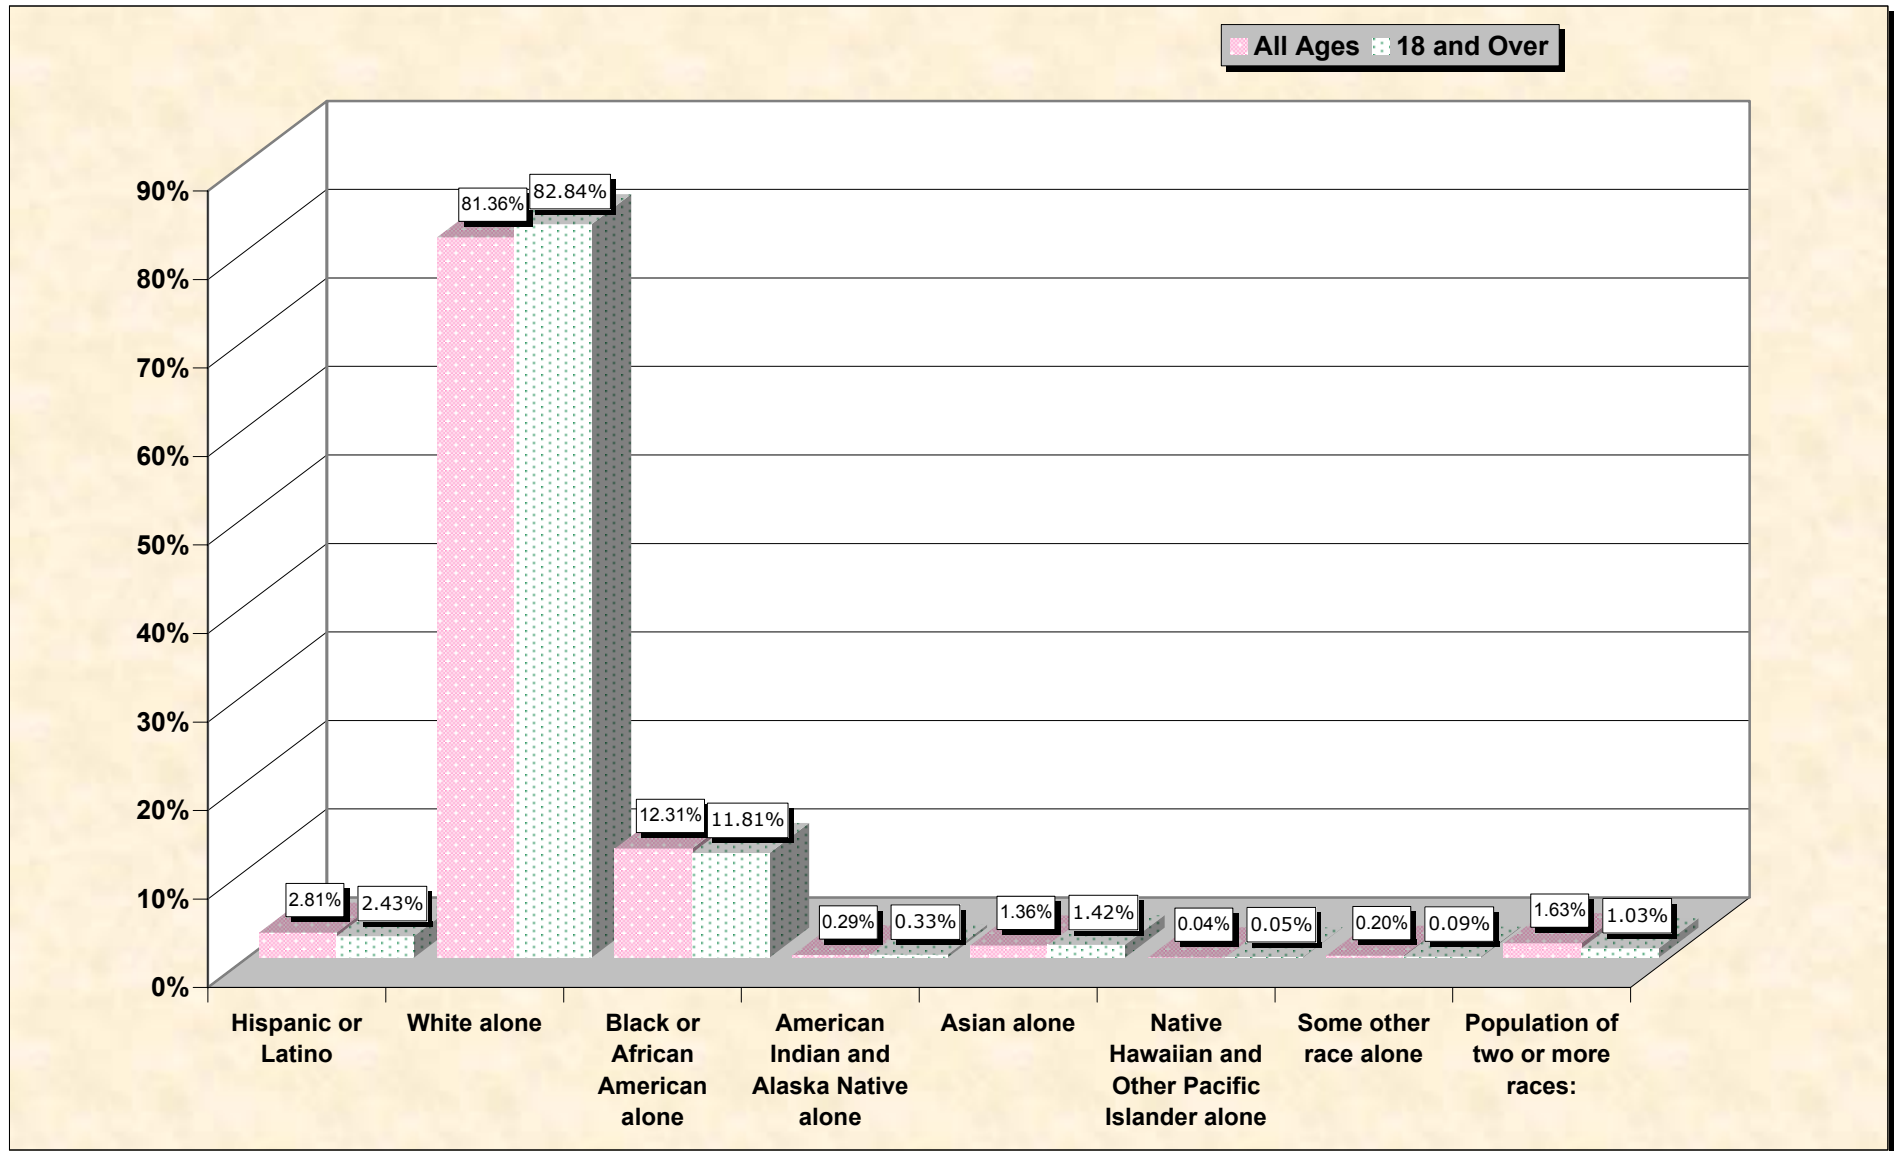

Population by Race or Ethnicity and Age

Spotsylvania County, Virginia

Data Set: Census 2000 Redistricting Data (Public Law 94-171) Summary File

www.fairdata2000.com

[3-Oct-02](#)

Hispanic or Latino, and not Hispanic by Race and Age Spotsylvania County, Virginia

Source: Data Set: Census 2000 Redistricting Data (Public Law 94-171) Summary File. PL2. HISPANIC OR LATINO, AND NOT HISPANIC OR LATINO BY RACE [73] - Universe: Total population; PL4. HISPANIC OR LATINO, AND NOT HISPANIC OR LATINO BY RACE FOR THE POPULATION 18 YEARS AND OVER [73] - Universe: Total population 18 years and over

source data for Chart

HISPANIC OR LATINO, AND NOT HISPANIC OR LATINO BY RACE

Spotsylvania County, Virginia	
Total:	90,395
Hispanic or Latino	2,536
Not Hispanic or Latino:	87,859
Population of one race:	86,386
White alone	73,546
Black or African American alone	11,127
American Indian and Alaska Native alone	264
Asian alone	1,231
Native Hawaiian and Other Pacific Islander alone	36
Some other race alone	182
Population of two or more races:	1,473

Spotsylvania County, Virginia	
Total:	63,287
Hispanic or Latino	1,536
Not Hispanic or Latino:	61,751
Population of one race:	61,096
White alone	52,430
Black or African American alone	7,472
American Indian and Alaska Native alone	209
Asian alone	898
Native Hawaiian and Other Pacific Islander alone	30
Some other race alone	57
Population of two or more races:	655