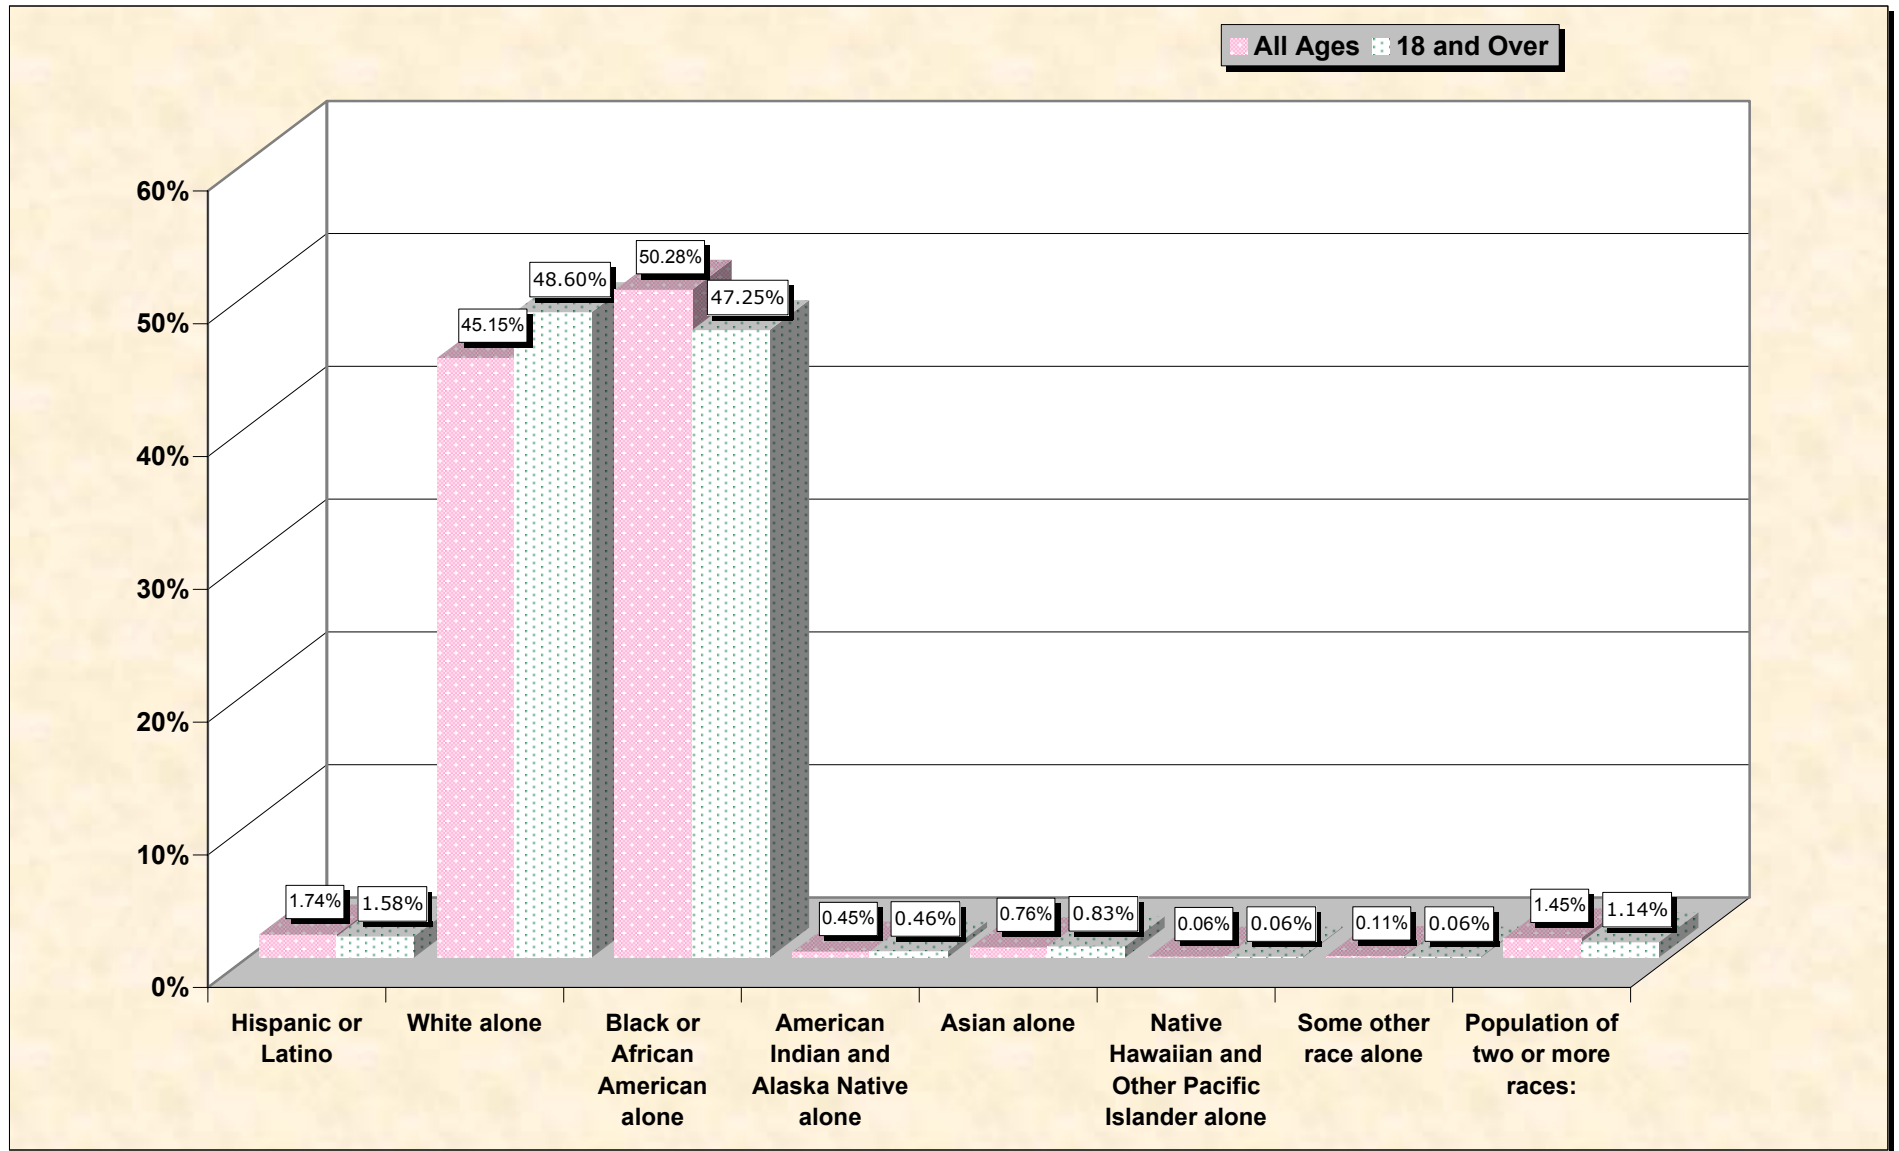

# Population by Race or Ethnicity and Age

# Hispanic or Latino, and not Hispanic by Race and Age Portsmouth city, Virginia

Source: Data Set: Census 2000 Redistricting Data (Public Law 94-171) Summary File. PL2. HISPANIC OR LATINO, AND NOT HISPANIC OR LATINO BY RACE [73] - Universe: Total population; PL4. HISPANIC OR LATINO, AND NOT HISPANIC OR LATINO BY RACE FOR THE POPULATION 18 YEARS AND OVER [73] - Universe: Total population 18 years and over

**source data for Chart**

**HISPANIC OR LATINO, AND NOT HISPANIC OR LATINO BY RACE**

	<b>Portsmouth city, Virginia</b>
Total:	100,565
Hispanic or Latino	1,748
Not Hispanic or Latino:	98,817
Population of one race:	97,356
White alone	45,403
Black or African American alone	50,569
American Indian and Alaska Native alone	449
Asian alone	762
Native Hawaiian and Other Pacific Islander alone	60
Some other race alone	113
Population of two or more races:	1,461

Source: Data Set: Census 2000 Redistricting Data (Public Law 94-171) Summary File. PL2. HISPANIC OR LATINO, AND NOT HISPANIC OR LATINO BY RACE [73] - Universe: Total population

**HISPANIC OR LATINO, AND NOT HISPANIC OR LATINO BY RACE FOR THE POPULATION 18 YEARS AND OVER**