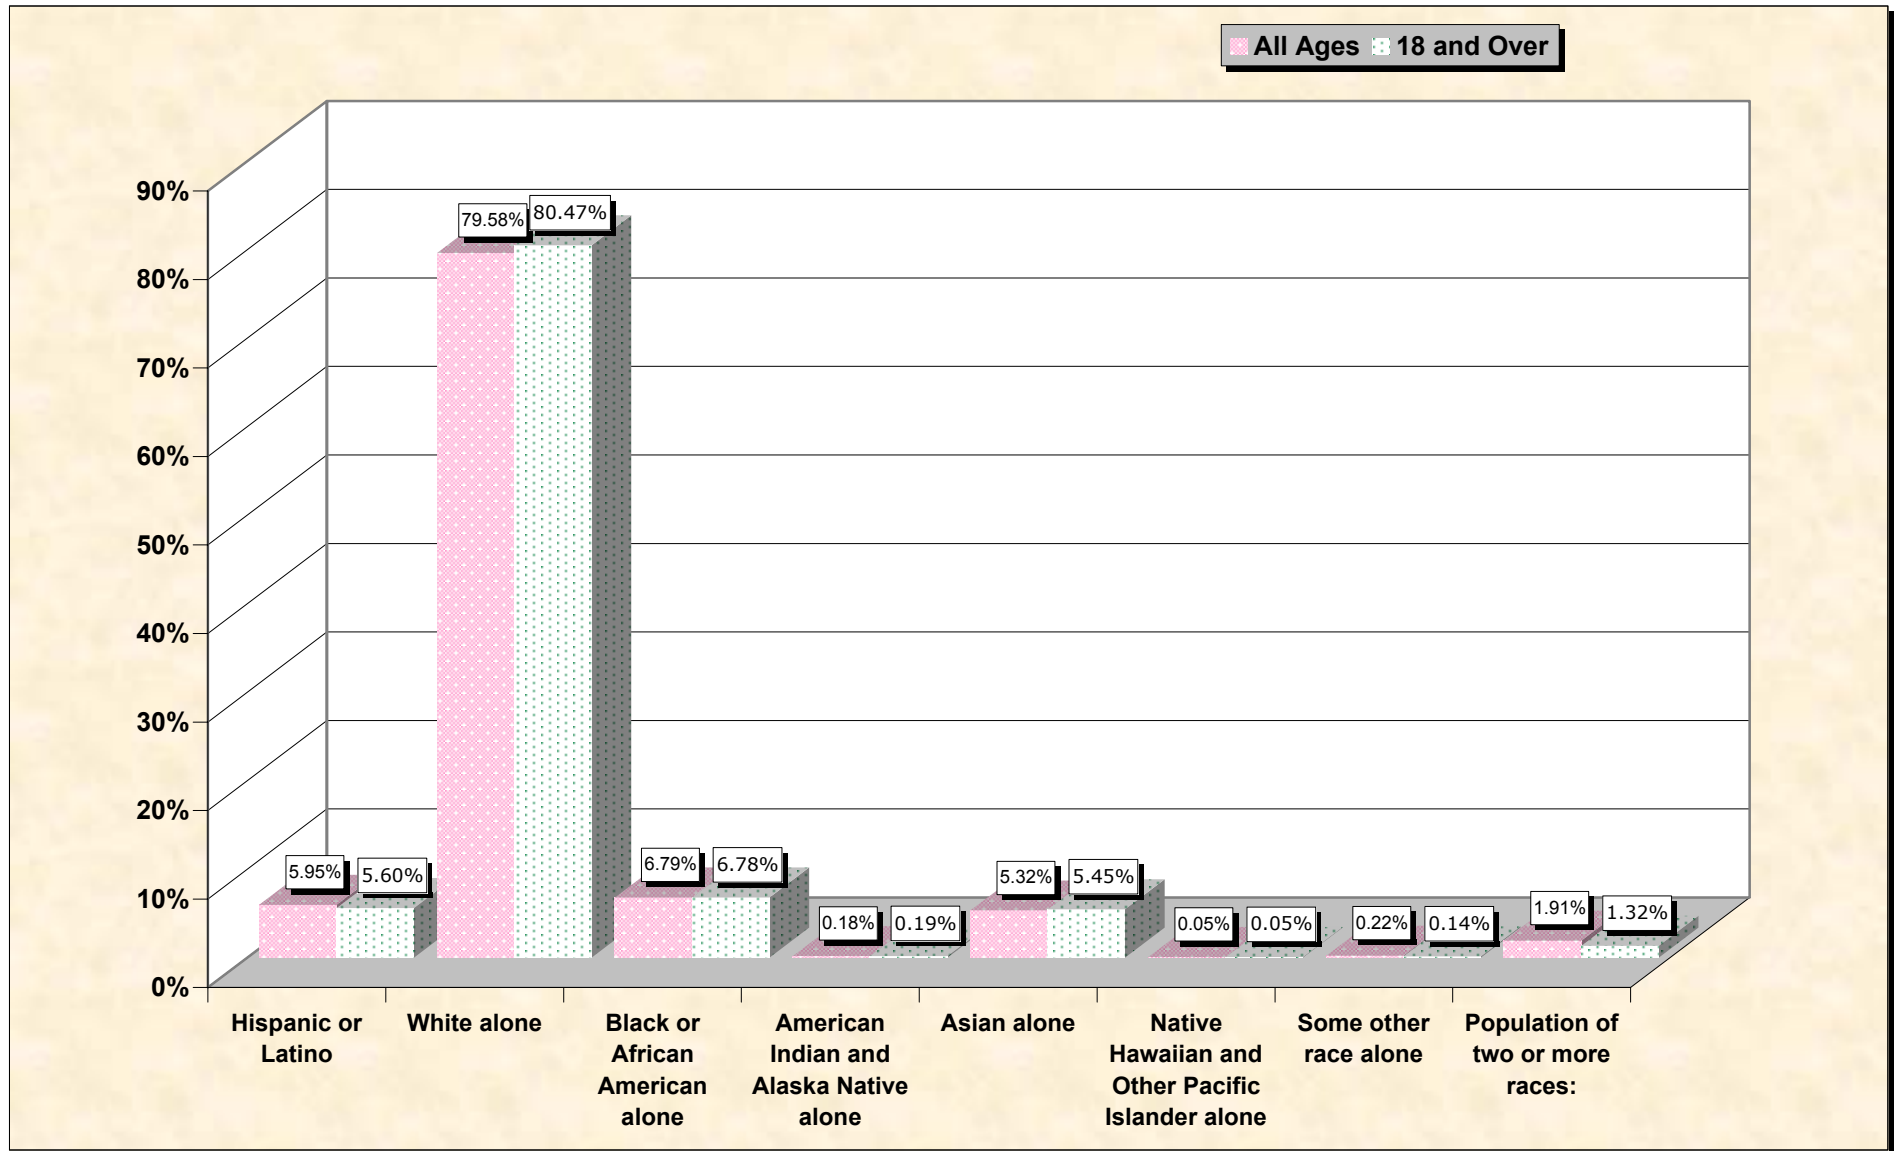

# Population by Race or Ethnicity and Age

# Hispanic or Latino, and not Hispanic by Race and Age Loudoun County, Virginia

Source: Data Set: Census 2000 Redistricting Data (Public Law 94-171) Summary File. PL2. HISPANIC OR LATINO, AND NOT HISPANIC OR LATINO BY RACE [73] - Universe: Total population; PL4. HISPANIC OR LATINO, AND NOT HISPANIC OR LATINO BY RACE FOR THE POPULATION 18 YEARS AND OVER [73] - Universe: Total population 18 years and over

**source data for Chart**

**HISPANIC OR LATINO, AND NOT HISPANIC OR LATINO BY RACE**

	<b>Loudoun County, Virginia</b>
Total:	169,599
Hispanic or Latino	10,089
Not Hispanic or Latino:	159,510
Population of one race:	156,271
White alone	134,972
Black or African American alone	11,517
American Indian and Alaska Native alone	297
Asian alone	9,025
Native Hawaiian and Other Pacific Islander alone	93
Some other race alone	367
Population of two or more races:	3,239

	<b>Loudoun County, Virginia</b>
Total:	119,044
Hispanic or Latino	6,672
Not Hispanic or Latino:	112,372
Population of one race:	110,803
White alone	95,799
Black or African American alone	8,066
American Indian and Alaska Native alone	223
Asian alone	6,490
Native Hawaiian and Other Pacific Islander alone	64
Some other race alone	161
Population of two or more races:	1,569