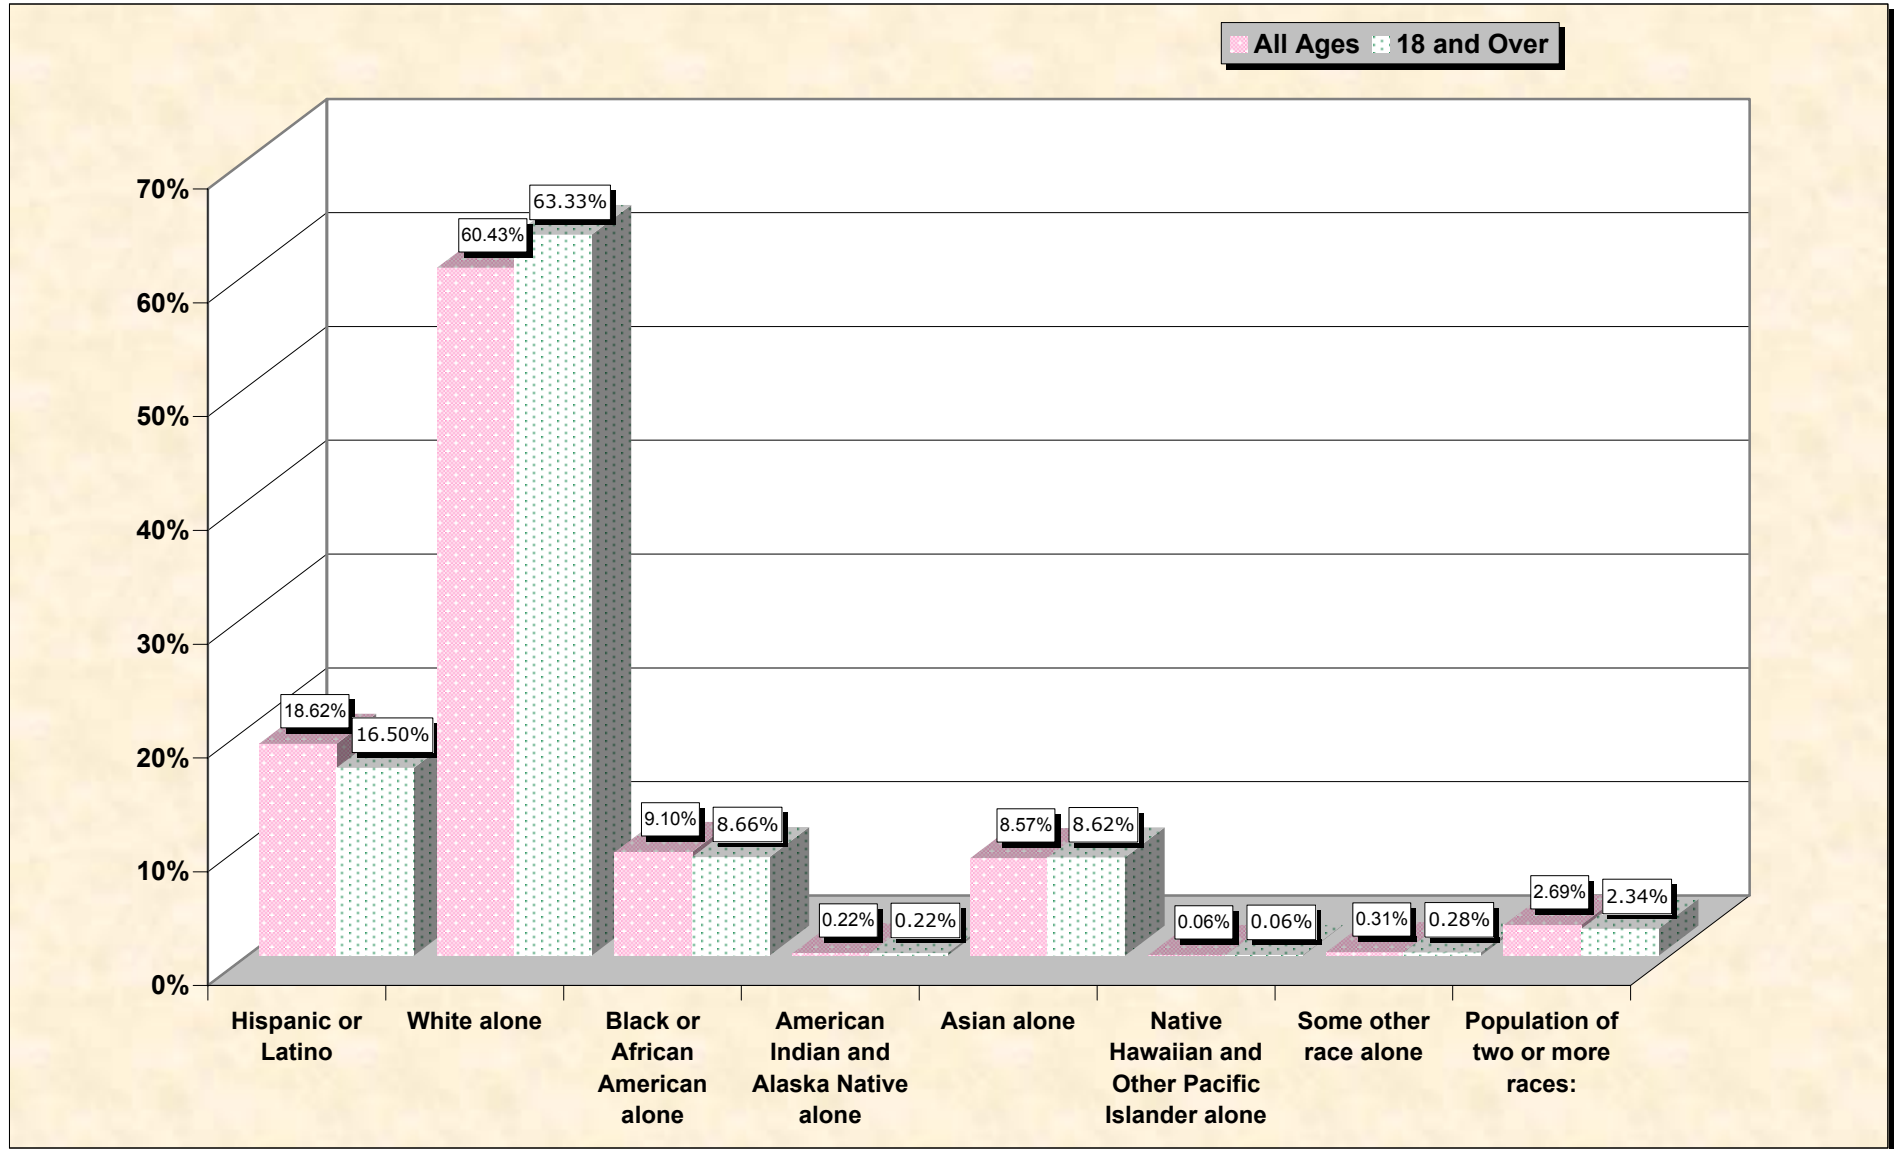

Population by Race or Ethnicity and Age

Arlington County, Virginia

Data Set: Census 2000 Redistricting Data (Public Law 94-171) Summary File

www.fairdata2000.com

[3-Oct-02](#)

Hispanic or Latino, and not Hispanic by Race and Age Arlington County, Virginia

Source: Data Set: Census 2000 Redistricting Data (Public Law 94-171) Summary File. PL2. HISPANIC OR LATINO, AND NOT HISPANIC OR LATINO BY RACE [73] - Universe: Total population; PL4. HISPANIC OR LATINO, AND NOT HISPANIC OR LATINO BY RACE FOR THE POPULATION 18 YEARS AND OVER [73] - Universe: Total population 18 years and over

source data for Chart

HISPANIC OR LATINO, AND NOT HISPANIC OR LATINO BY RACE

	Arlington County, Virginia
Total:	189,453
Hispanic or Latino	35,268
Not Hispanic or Latino:	154,185
Population of one race:	149,084
White alone	114,489
Black or African American alone	17,244
American Indian and Alaska Native alone	418
Asian alone	16,232
Native Hawaiian and Other Pacific Islander alone	114
Some other race alone	587
Population of two or more races:	5,101

Source: Data Set: Census 2000 Redistricting Data (Public Law 94-171) Summary File. PL2. HISPANIC OR LATINO, AND NOT HISPANIC OR LATINO BY RACE [73] - Universe: Total population

HISPANIC OR LATINO, AND NOT HISPANIC OR LATINO BY RACE FOR THE POPULATION 18 YEARS AND OVER