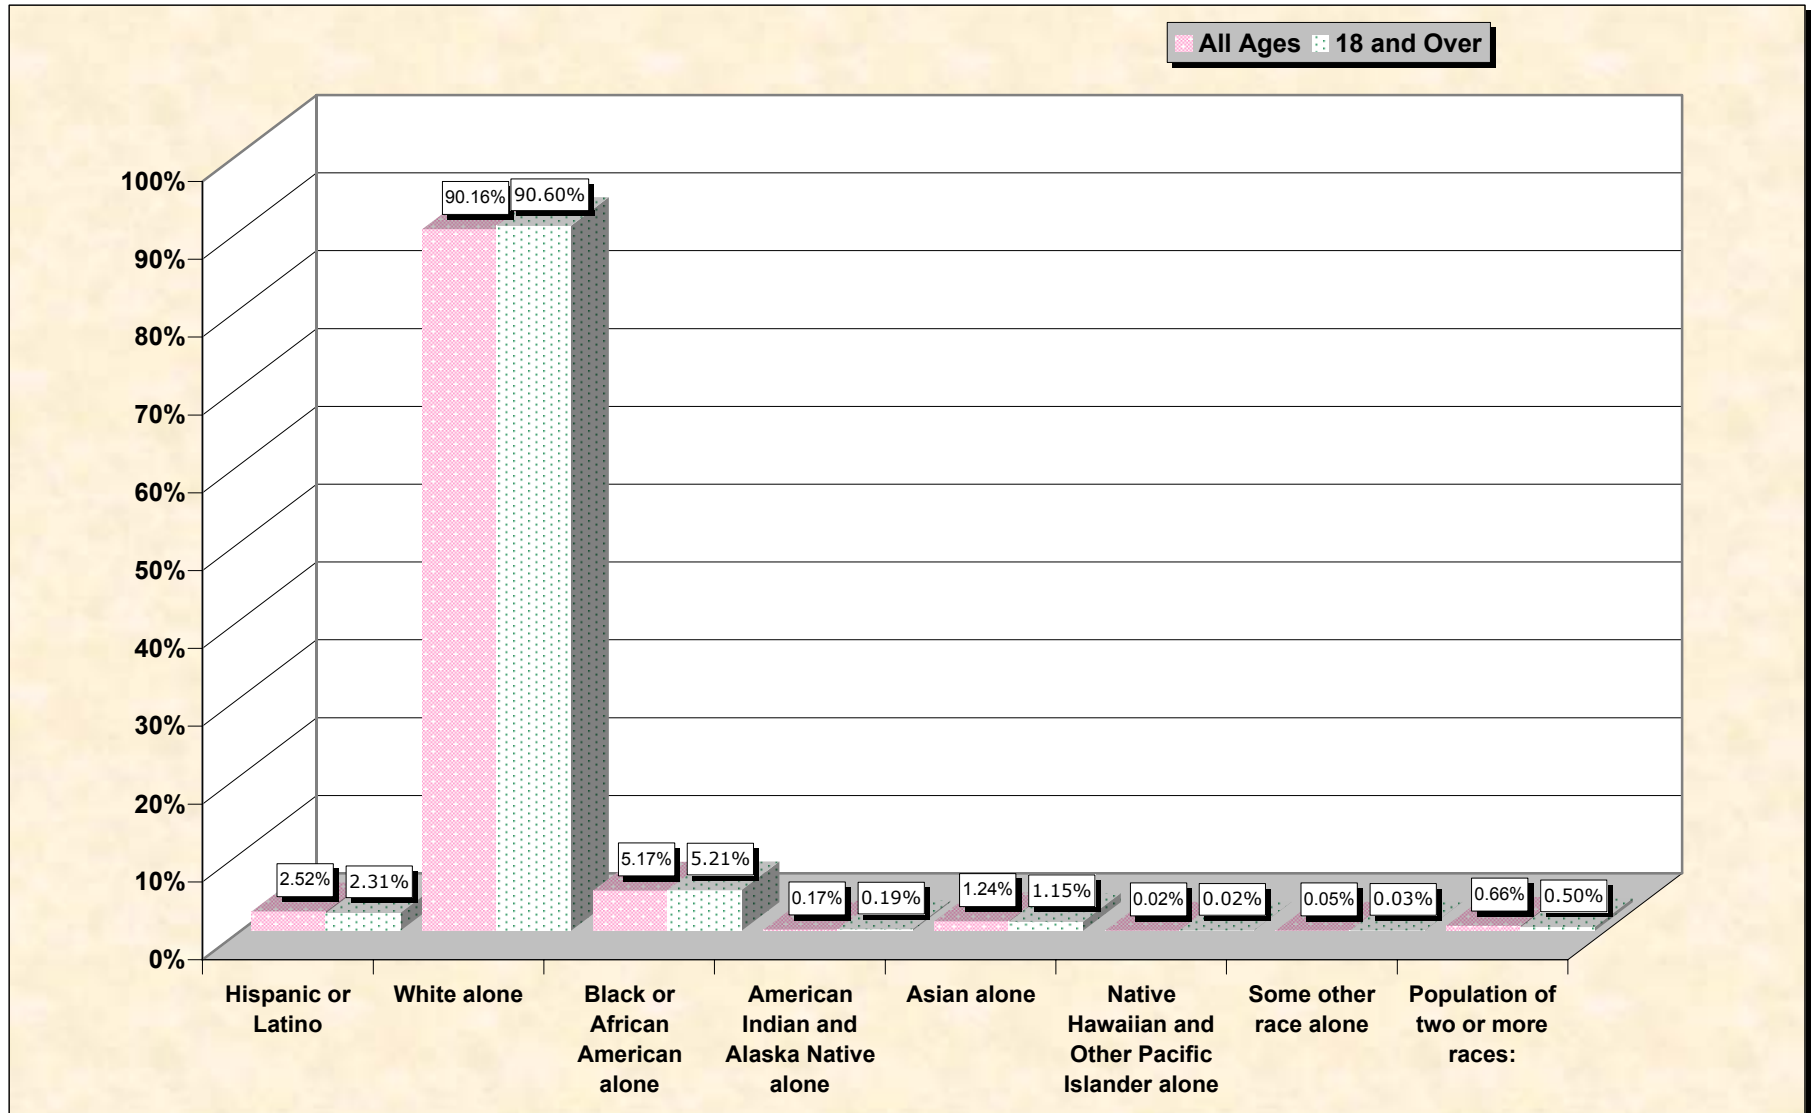

# Population by Race or Ethnicity and Age

# Hispanic or Latino, and not Hispanic by Race and Age Williamson County, Tennessee

Source: Data Set: Census 2000 Redistricting Data (Public Law 94-171) Summary File. PL2. HISPANIC OR LATINO, AND NOT HISPANIC OR LATINO BY RACE [73] - Universe: Total population; PL4. HISPANIC OR LATINO, AND NOT HISPANIC OR LATINO BY RACE FOR THE POPULATION 18 YEARS AND OVER [73] - Universe: Total population 18 years and over

**source data for chart**

**HISPANIC OR LATINO, AND NOT HISPANIC OR LATINO BY RACE**

	<b>Williamson County, Tennessee</b>
Total:	126,638
Hispanic or Latino	3,197
Not Hispanic or Latino:	123,441
Population of one race:	122,602
White alone	114,177
Black or African American alone	6,543
American Indian and Alaska Native alone	215
Asian alone	1,571
Native Hawaiian and Other Pacific Islander alone	29
Some other race alone	67
Population of two or more races:	839

	<b>Williamson County, Tennessee</b>
Total:	89,288
Hispanic or Latino	2,059
Not Hispanic or Latino:	87,229
Population of one race:	86,781
White alone	80,896
Black or African American alone	4,648
American Indian and Alaska Native alone	168
Asian alone	1,023
Native Hawaiian and Other Pacific Islander alone	17
Some other race alone	29
Population of two or more races:	448