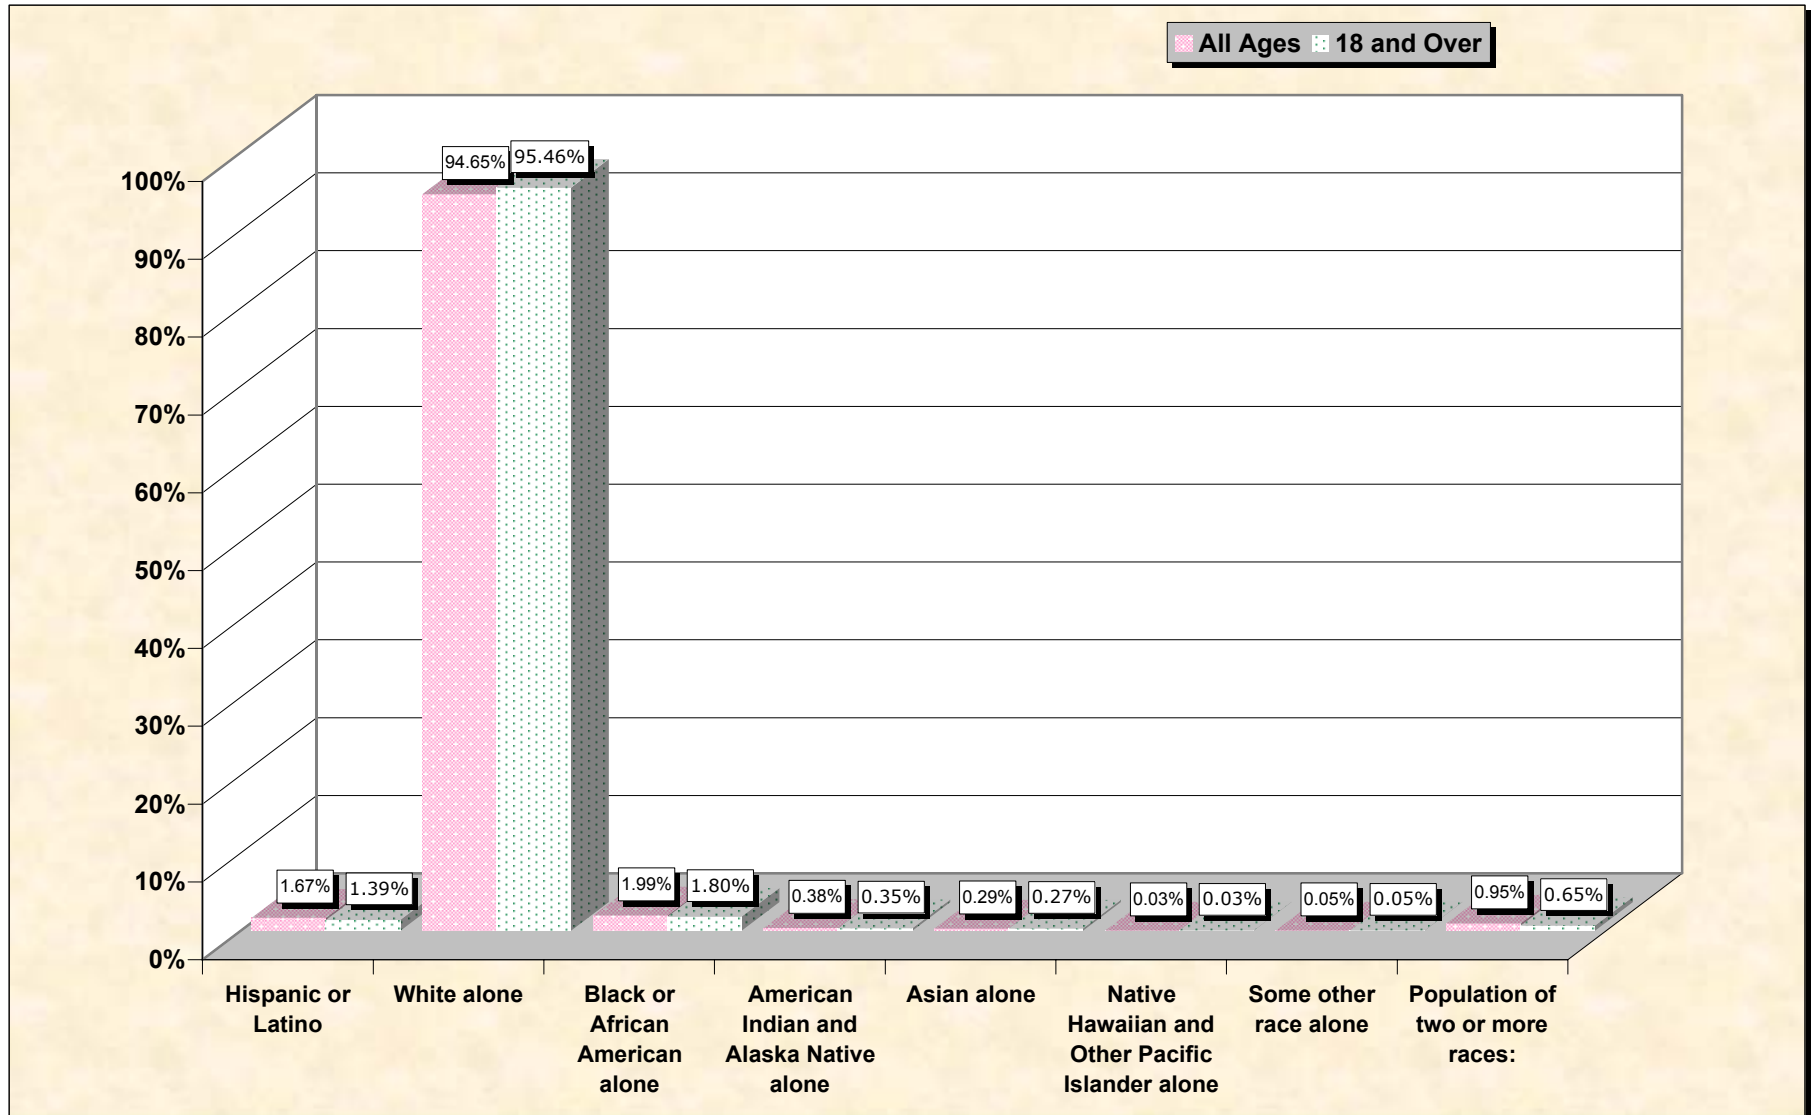

Population by Race or Ethnicity and Age

Rhea County, Tennessee

Data Set: Census 2000 Redistricting Data (Public Law 94-171) Summary File

www.fairdata2000.com

[3-Oct-02](#)

Hispanic or Latino, and not Hispanic by Race and Age Rhea County, Tennessee

Source: Data Set: Census 2000 Redistricting Data (Public Law 94-171) Summary File. PL2. HISPANIC OR LATINO, AND NOT HISPANIC OR LATINO BY RACE [73] - Universe: Total population; PL4. HISPANIC OR LATINO, AND NOT HISPANIC OR LATINO BY RACE FOR THE POPULATION 18 YEARS AND OVER [73] - Universe: Total population 18 years and over

source data for chart

HISPANIC OR LATINO, AND NOT HISPANIC OR LATINO BY RACE

	Rhea County, Tennessee
Total:	28,400
Hispanic or Latino	474
Not Hispanic or Latino:	27,926
Population of one race:	27,656
White alone	26,880
Black or African American alone	564
American Indian and Alaska Native alone	107
Asian alone	83
Native Hawaiian and Other Pacific Islander alone	8
Some other race alone	14
Population of two or more races:	270

Source: Data Set: Census 2000 Redistricting Data (Public Law 94-171) Summary File. PL2. HISPANIC OR LATINO, AND NOT HISPANIC OR LATINO BY RACE [73] - Universe: Total population

HISPANIC OR LATINO, AND NOT HISPANIC OR LATINO BY RACE FOR THE POPULATION 18 YEARS AND OVER