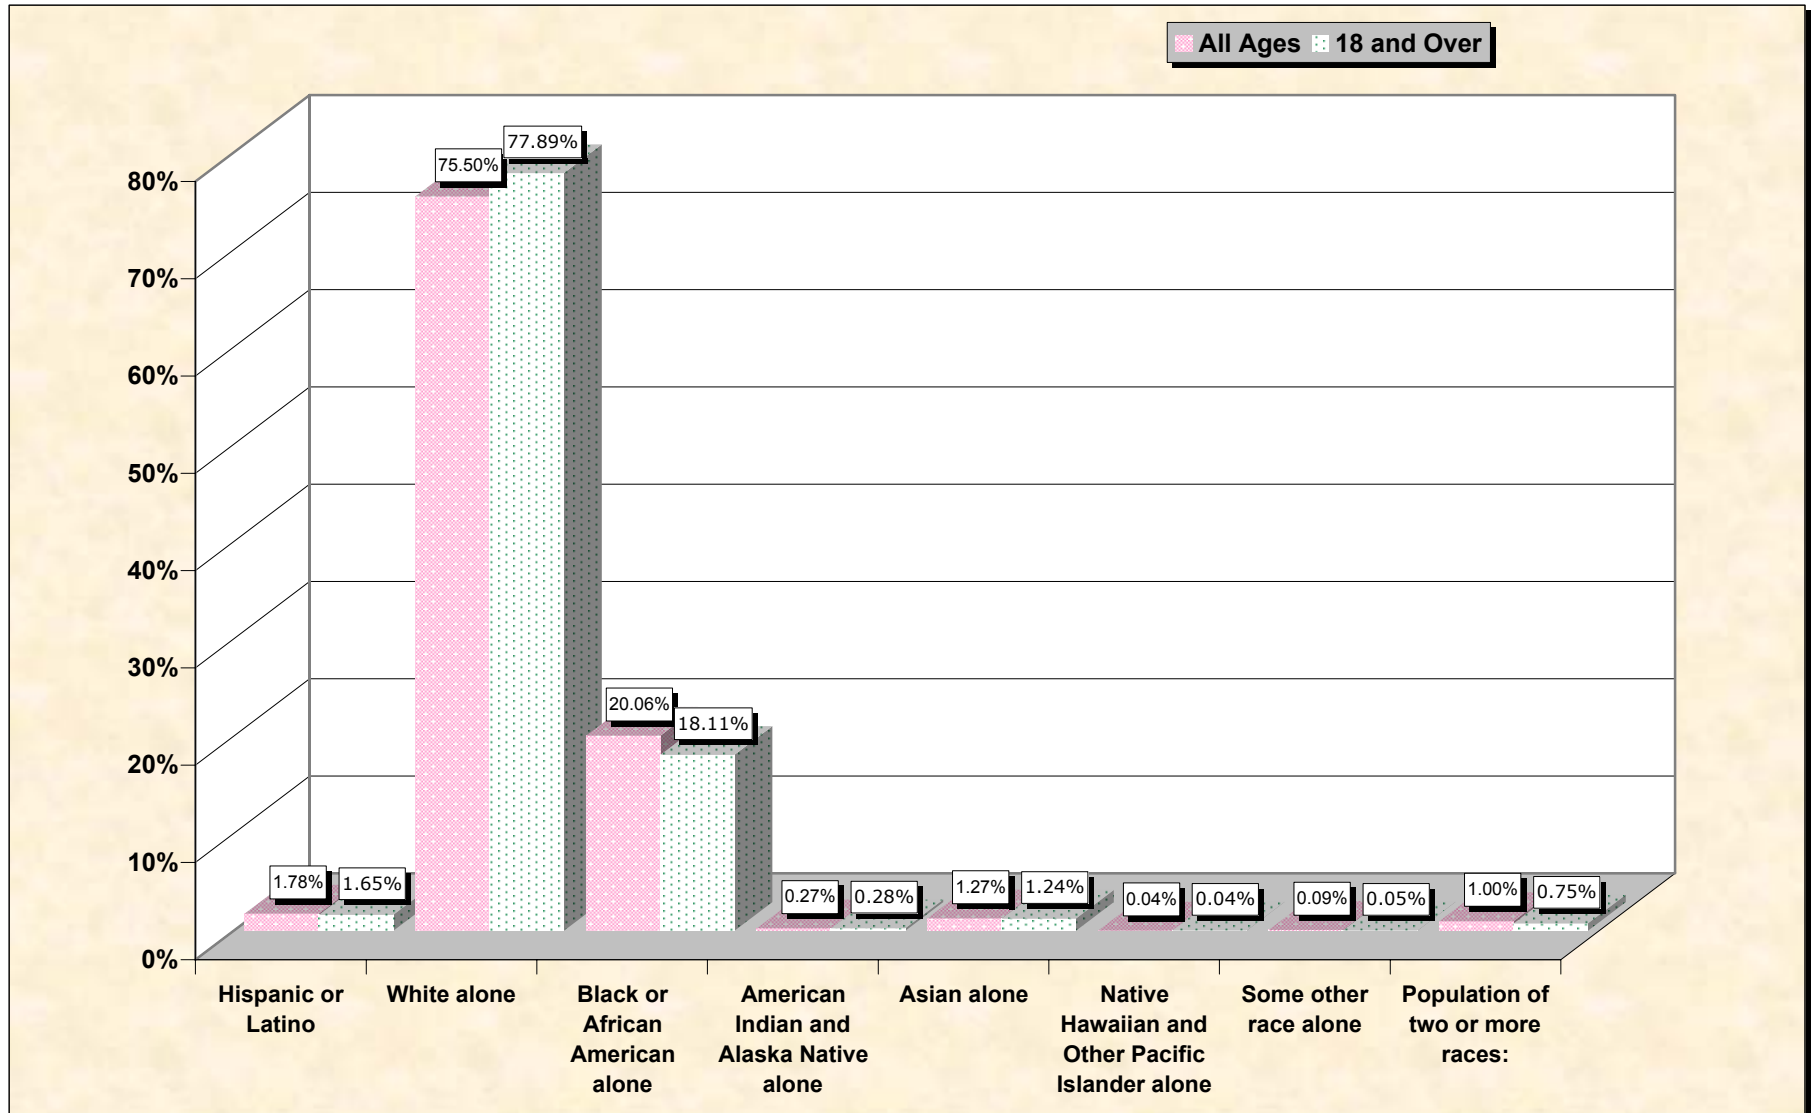

# Population by Race or Ethnicity and Age

# Hispanic or Latino, and not Hispanic by Race and Age Hamilton County, Tennessee

Source: Data Set: Census 2000 Redistricting Data (Public Law 94-171) Summary File. PL2. HISPANIC OR LATINO, AND NOT HISPANIC OR LATINO BY RACE [73] - Universe: Total population; PL4. HISPANIC OR LATINO, AND NOT HISPANIC OR LATINO BY RACE FOR THE POPULATION 18 YEARS AND OVER [73] - Universe: Total population 18 years and over

**source data for chart**

**HISPANIC OR LATINO, AND NOT HISPANIC OR LATINO BY RACE**

	<b>Hamilton County, Tennessee</b>
Total:	307,896
Hispanic or Latino	5,481
Not Hispanic or Latino:	302,415
Population of one race:	299,331
White alone	232,475
Black or African American alone	61,750
American Indian and Alaska Native alone	817
Asian alone	3,905
Native Hawaiian and Other Pacific Islander alone	108
Some other race alone	276
Population of two or more races:	3,084

	<b>Hamilton County, Tennessee</b>
Total:	236,454
Hispanic or Latino	3,904
Not Hispanic or Latino:	232,550
Population of one race:	230,765
White alone	184,175
Black or African American alone	42,815
American Indian and Alaska Native alone	654
Asian alone	2,925
Native Hawaiian and Other Pacific Islander alone	84
Some other race alone	112
Population of two or more races:	1,785