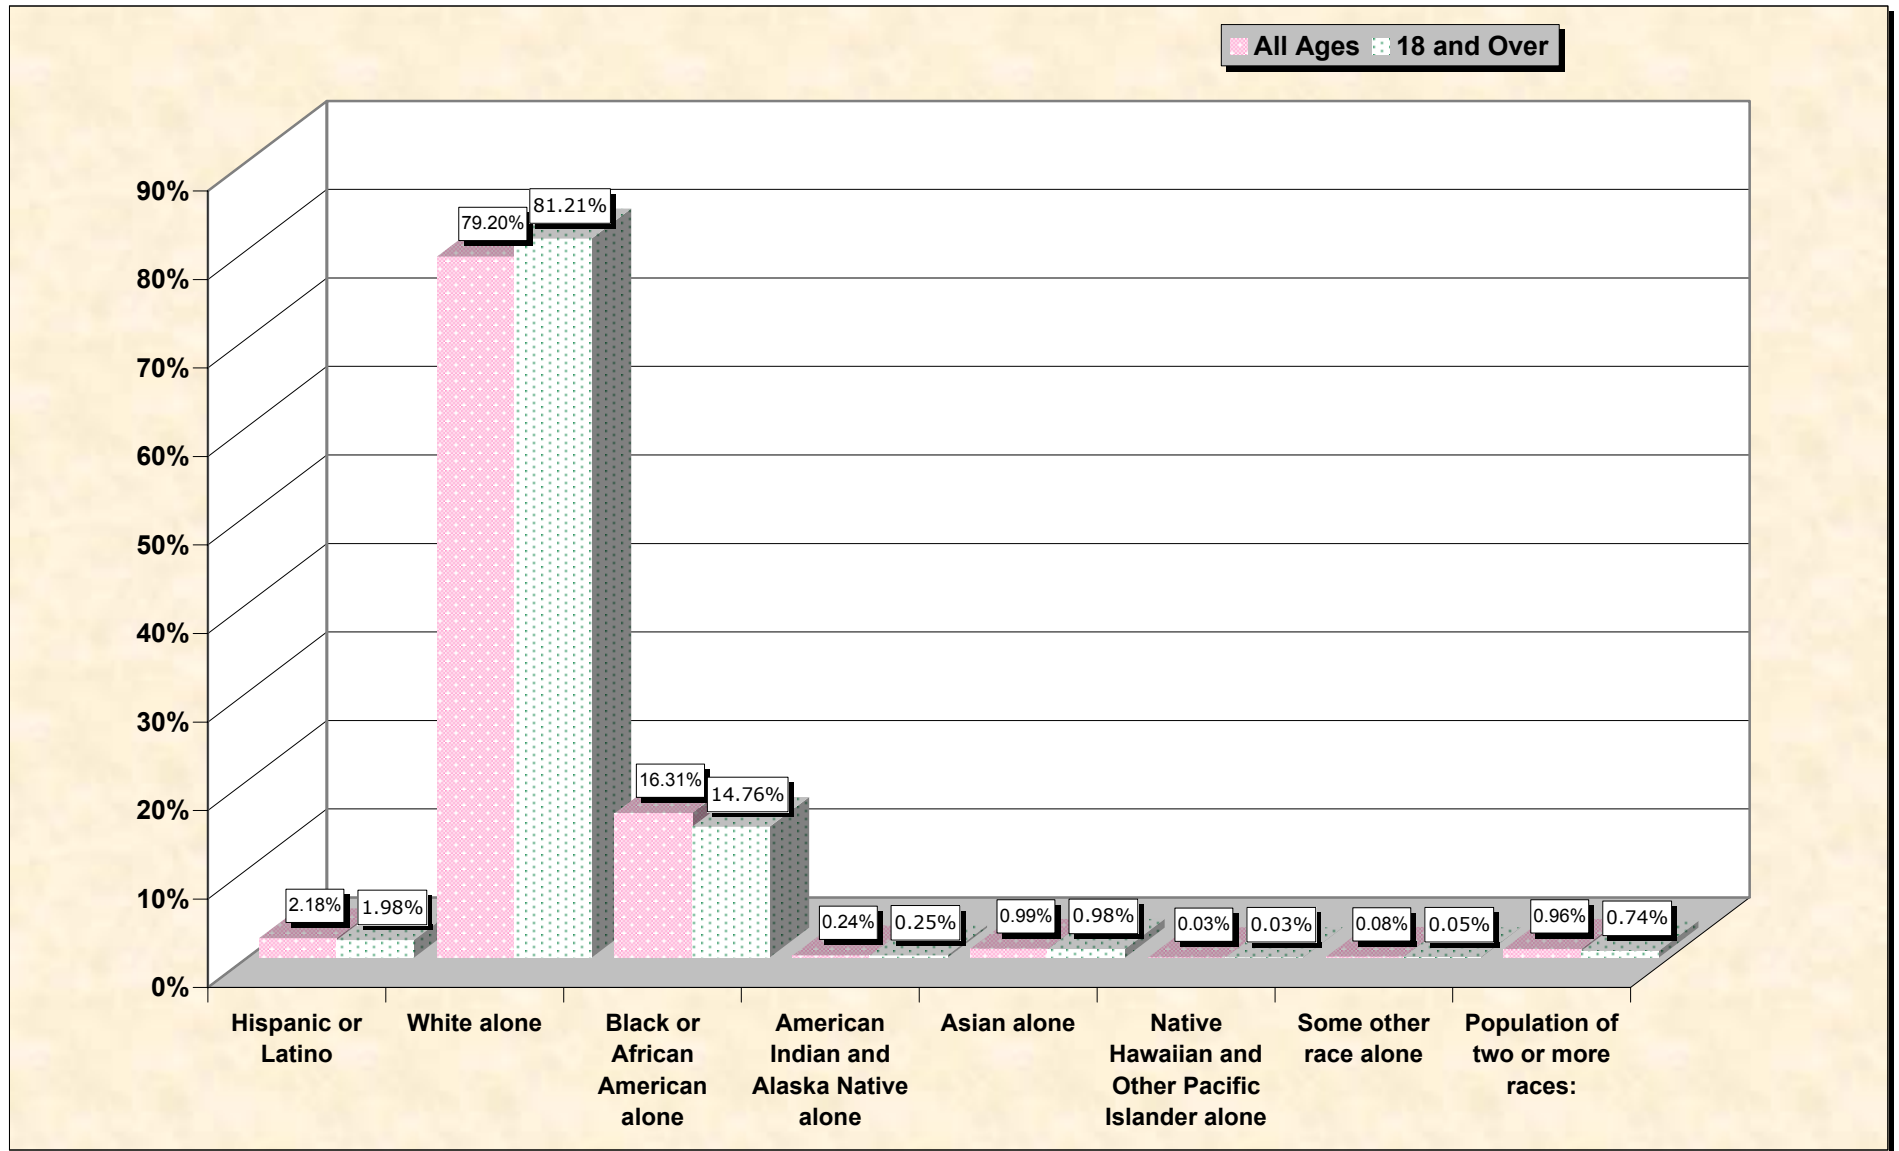

Population by Race or Ethnicity and Age

Tennessee

Data Set: Census 2000 Redistricting Data (Public Law 94-171) Summary File

www.fairdata2000.com

[3-Oct-02](#)

Hispanic or Latino, and not Hispanic by Race and Age Tennessee

Source: Data Set: Census 2000 Redistricting Data (Public Law 94-171) Summary File. PL2. HISPANIC OR LATINO, AND NOT HISPANIC OR LATINO BY RACE [73] - Universe: Total population; PL4. HISPANIC OR LATINO, AND NOT HISPANIC OR LATINO BY RACE FOR THE POPULATION 18 YEARS AND OVER [73] - Universe: Total population 18 years and over

source data for Chart

HISPANIC OR LATINO, AND NOT HISPANIC OR LATINO BY RACE

	Tennessee
Total:	5,689,283
Hispanic or Latino	123,838
Not Hispanic or Latino:	5,565,445
Population of one race:	5,510,621
White alone	4,505,930
Black or African American alone	928,204
American Indian and Alaska Native alone	13,820
Asian alone	56,077
Native Hawaiian and Other Pacific Islander alone	1,810
Some other race alone	4,780
Population of two or more races:	54,824

	Tennessee
Total:	4,290,762
Hispanic or Latino	84,939
Not Hispanic or Latino:	4,205,823
Population of one race:	4,173,962
White alone	3,484,735
Black or African American alone	633,387
American Indian and Alaska Native alone	10,607
Asian alone	41,948
Native Hawaiian and Other Pacific Islander alone	1307
Some other race alone	1,978
Population of two or more races:	31,861