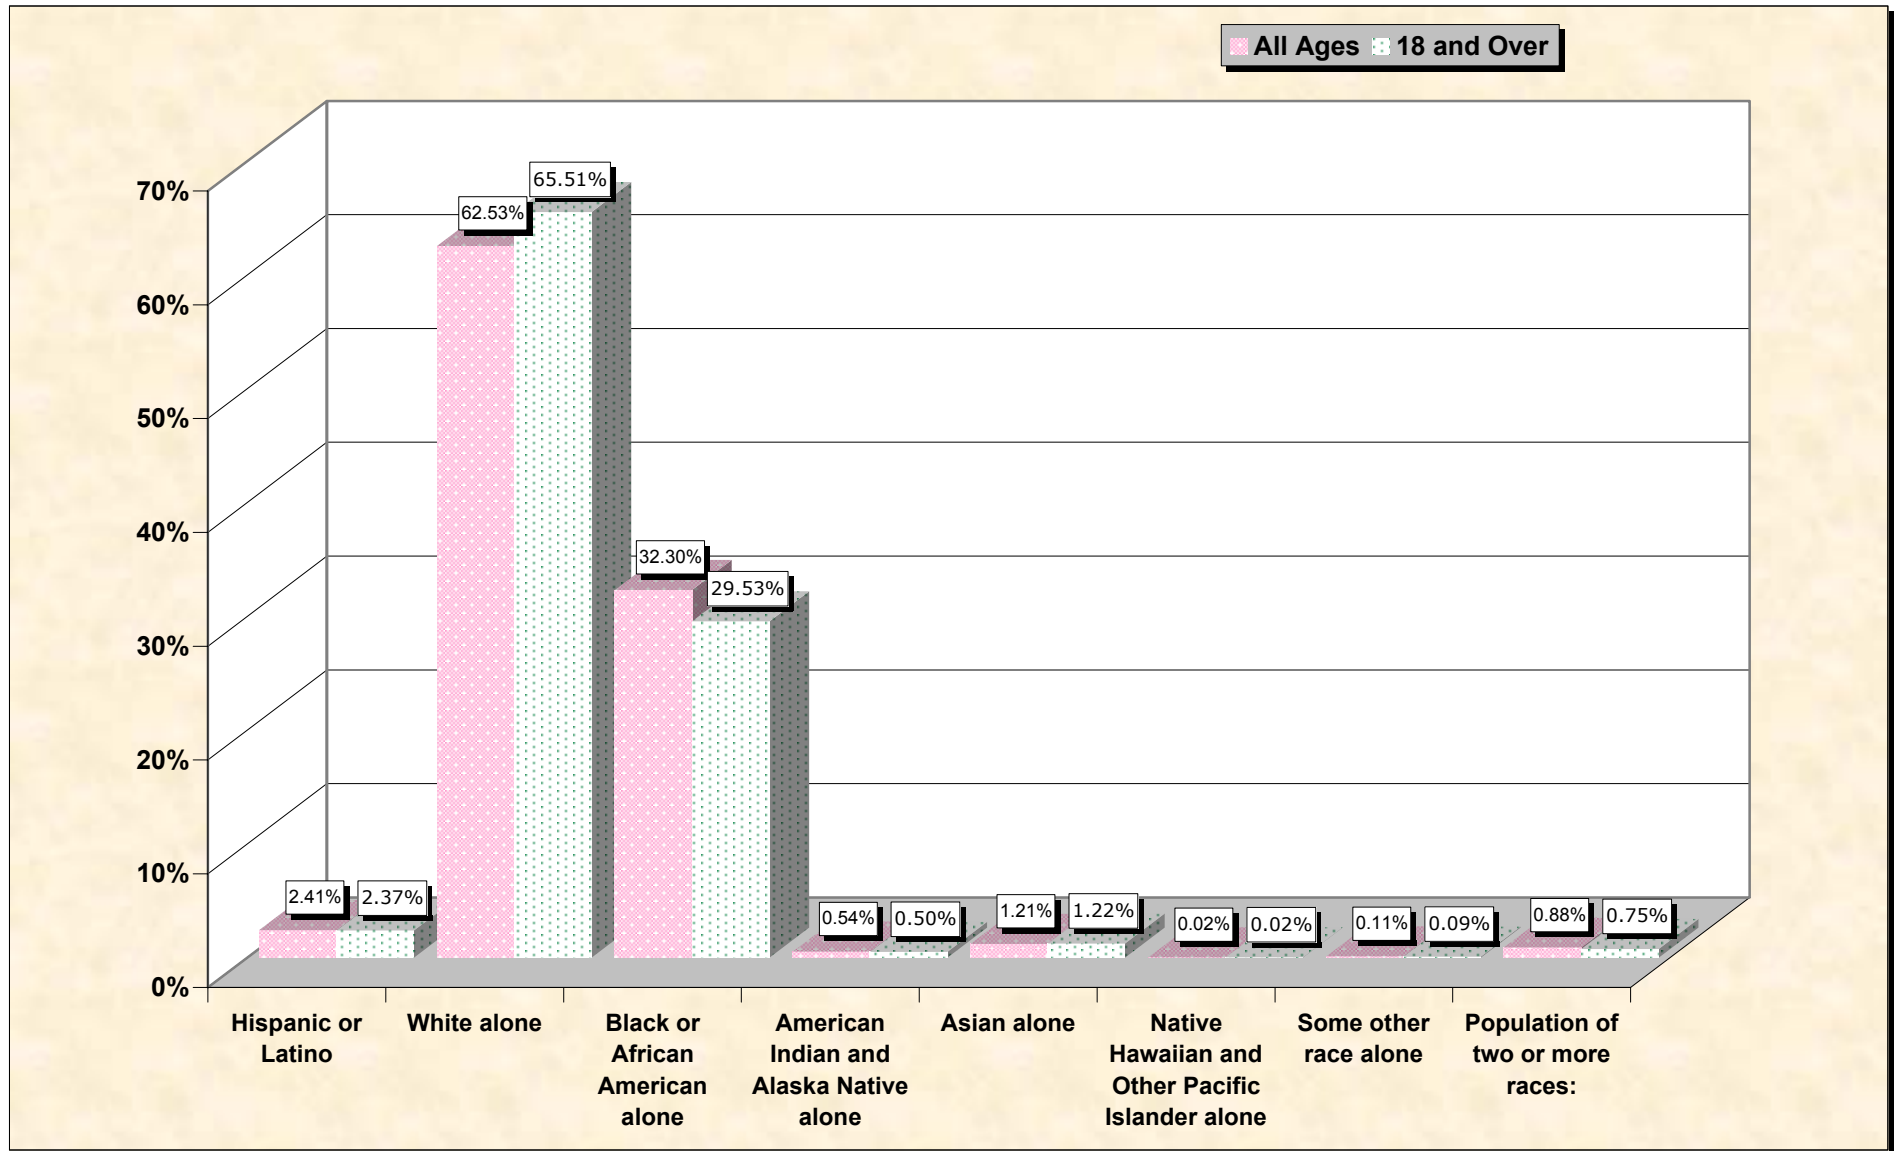

Population by Race or Ethnicity and Age

Louisiana

Data Set: Census 2000 Redistricting Data (Public Law 94-171) Summary File

www.fairdata2000.com

[3-Oct-02](#)

Hispanic or Latino, and not Hispanic by Race and Age Louisiana

Source: Data Set: Census 2000 Redistricting Data (Public Law 94-171) Summary File. PL2. HISPANIC OR LATINO, AND NOT HISPANIC OR LATINO BY RACE [73] - Universe: Total population; PL4. HISPANIC OR LATINO, AND NOT HISPANIC OR LATINO BY RACE FOR THE POPULATION 18 YEARS AND OVER [73] - Universe: Total population 18 years and over

source data for Chart

HISPANIC OR LATINO, AND NOT HISPANIC OR LATINO BY RACE

	Louisiana
Total:	4,468,976
Hispanic or Latino	107,738
Not Hispanic or Latino:	4,361,238
Population of one race:	4,321,978
White alone	2,794,391
Black or African American alone	1,443,390
American Indian and Alaska Native alone	24,129
Asian alone	54,256
Native Hawaiian and Other Pacific Islander alone	1,076
Some other race alone	4,736
Population of two or more races:	39,260

Source: Data Set: Census 2000 Redistricting Data (Public Law 94-171) Summary File. PL2. HISPANIC OR LATINO, AND NOT HISPANIC OR LATINO BY RACE [73] - Universe: Total population

HISPANIC OR LATINO, AND NOT HISPANIC OR LATINO BY RACE FOR THE POPULATION 18 YEARS AND OVER