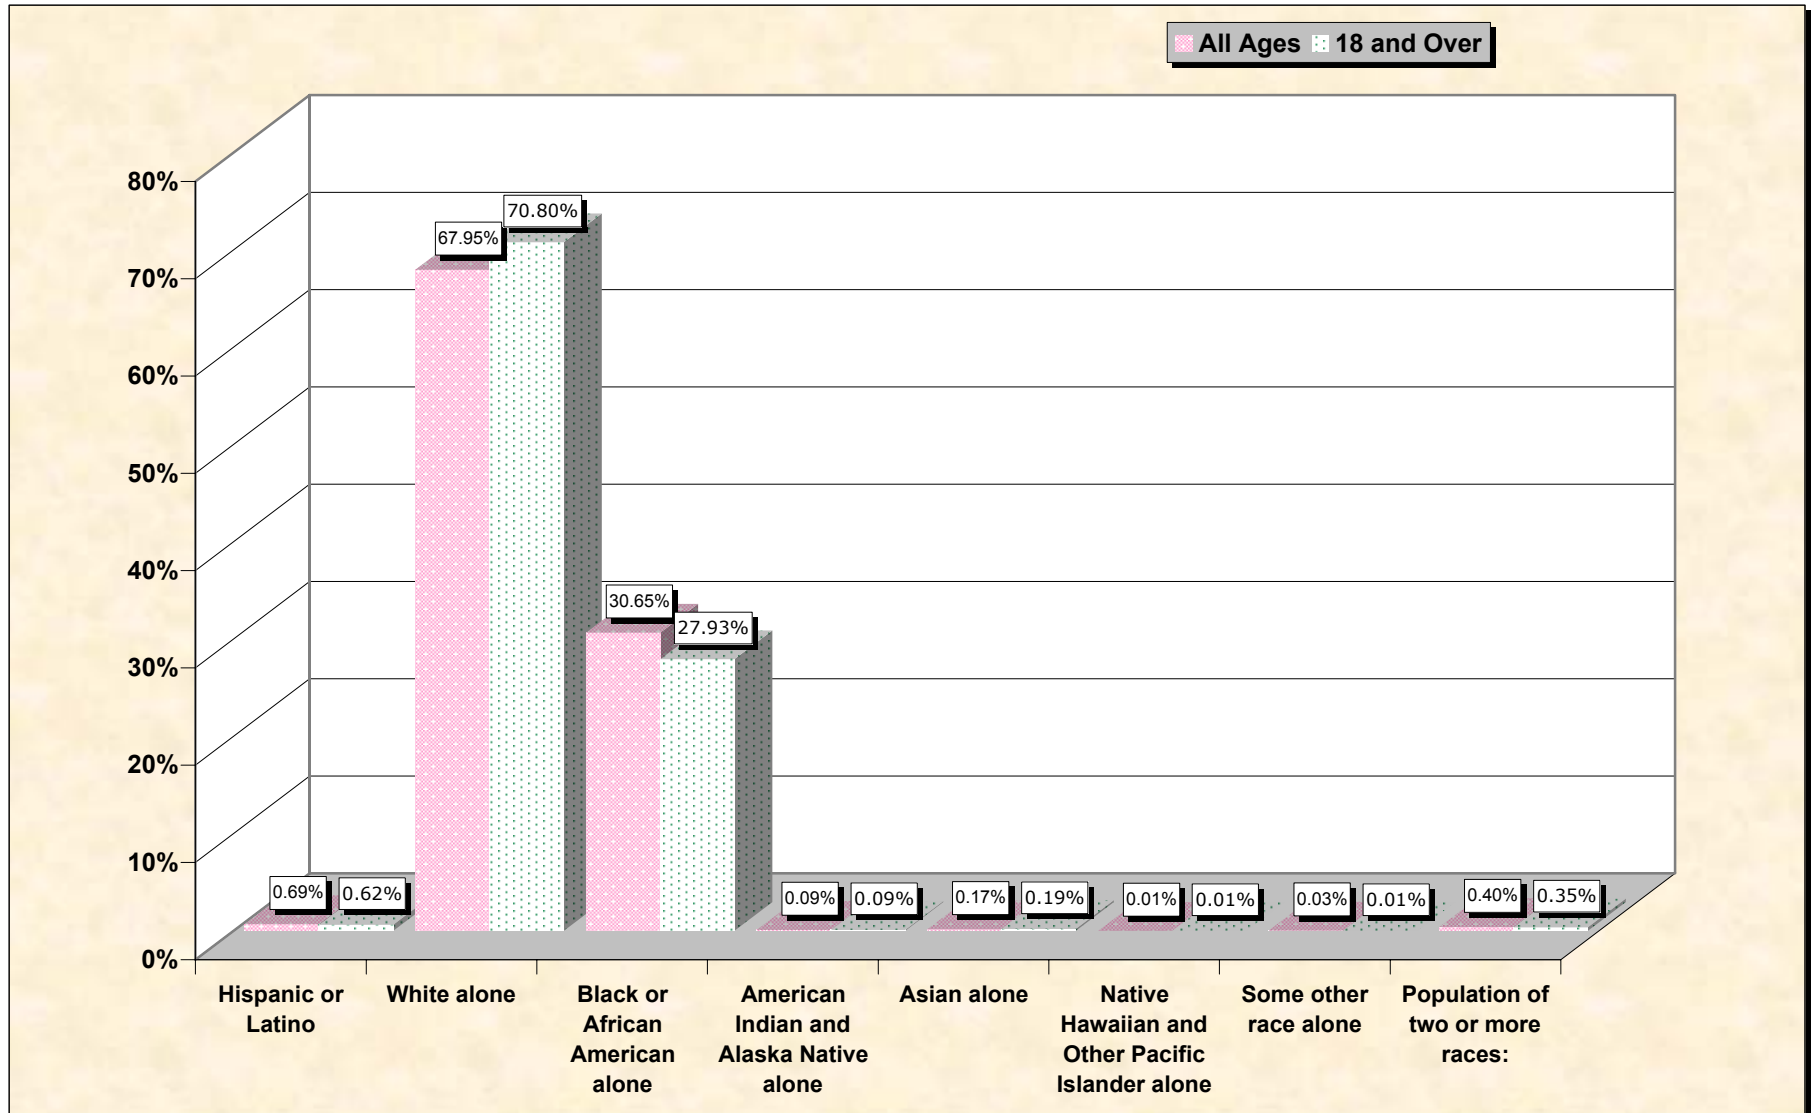

# Population by Race or Ethnicity and Age

# Hispanic or Latino, and not Hispanic by Race and Age Monroe County, Mississippi

Source: Data Set: Census 2000 Redistricting Data (Public Law 94-171) Summary File. PL2. HISPANIC OR LATINO, AND NOT HISPANIC OR LATINO BY RACE [73] - Universe: Total population; PL4. HISPANIC OR LATINO, AND NOT HISPANIC OR LATINO BY RACE FOR THE POPULATION 18 YEARS AND OVER [73] - Universe: Total population 18 years and over

**source data for chart**

**HISPANIC OR LATINO, AND NOT HISPANIC OR LATINO BY RACE**

	<b>Monroe County, Mississippi</b>
Total:	38,014
Hispanic or Latino	261
Not Hispanic or Latino:	37,753
Population of one race:	37,600
White alone	25,832
Black or African American alone	11,652
American Indian and Alaska Native alone	36
Asian alone	66
Native Hawaiian and Other Pacific Islander alone	4
Some other race alone	10
Population of two or more races:	153

Source: Data Set: Census 2000 Redistricting Data (Public Law 94-171) Summary File. PL2. HISPANIC OR LATINO, AND NOT HISPANIC OR LATINO BY RACE [73] - Universe: Total population

**HISPANIC OR LATINO, AND NOT HISPANIC OR LATINO BY RACE FOR THE POPULATION 18 YEARS AND OVER**