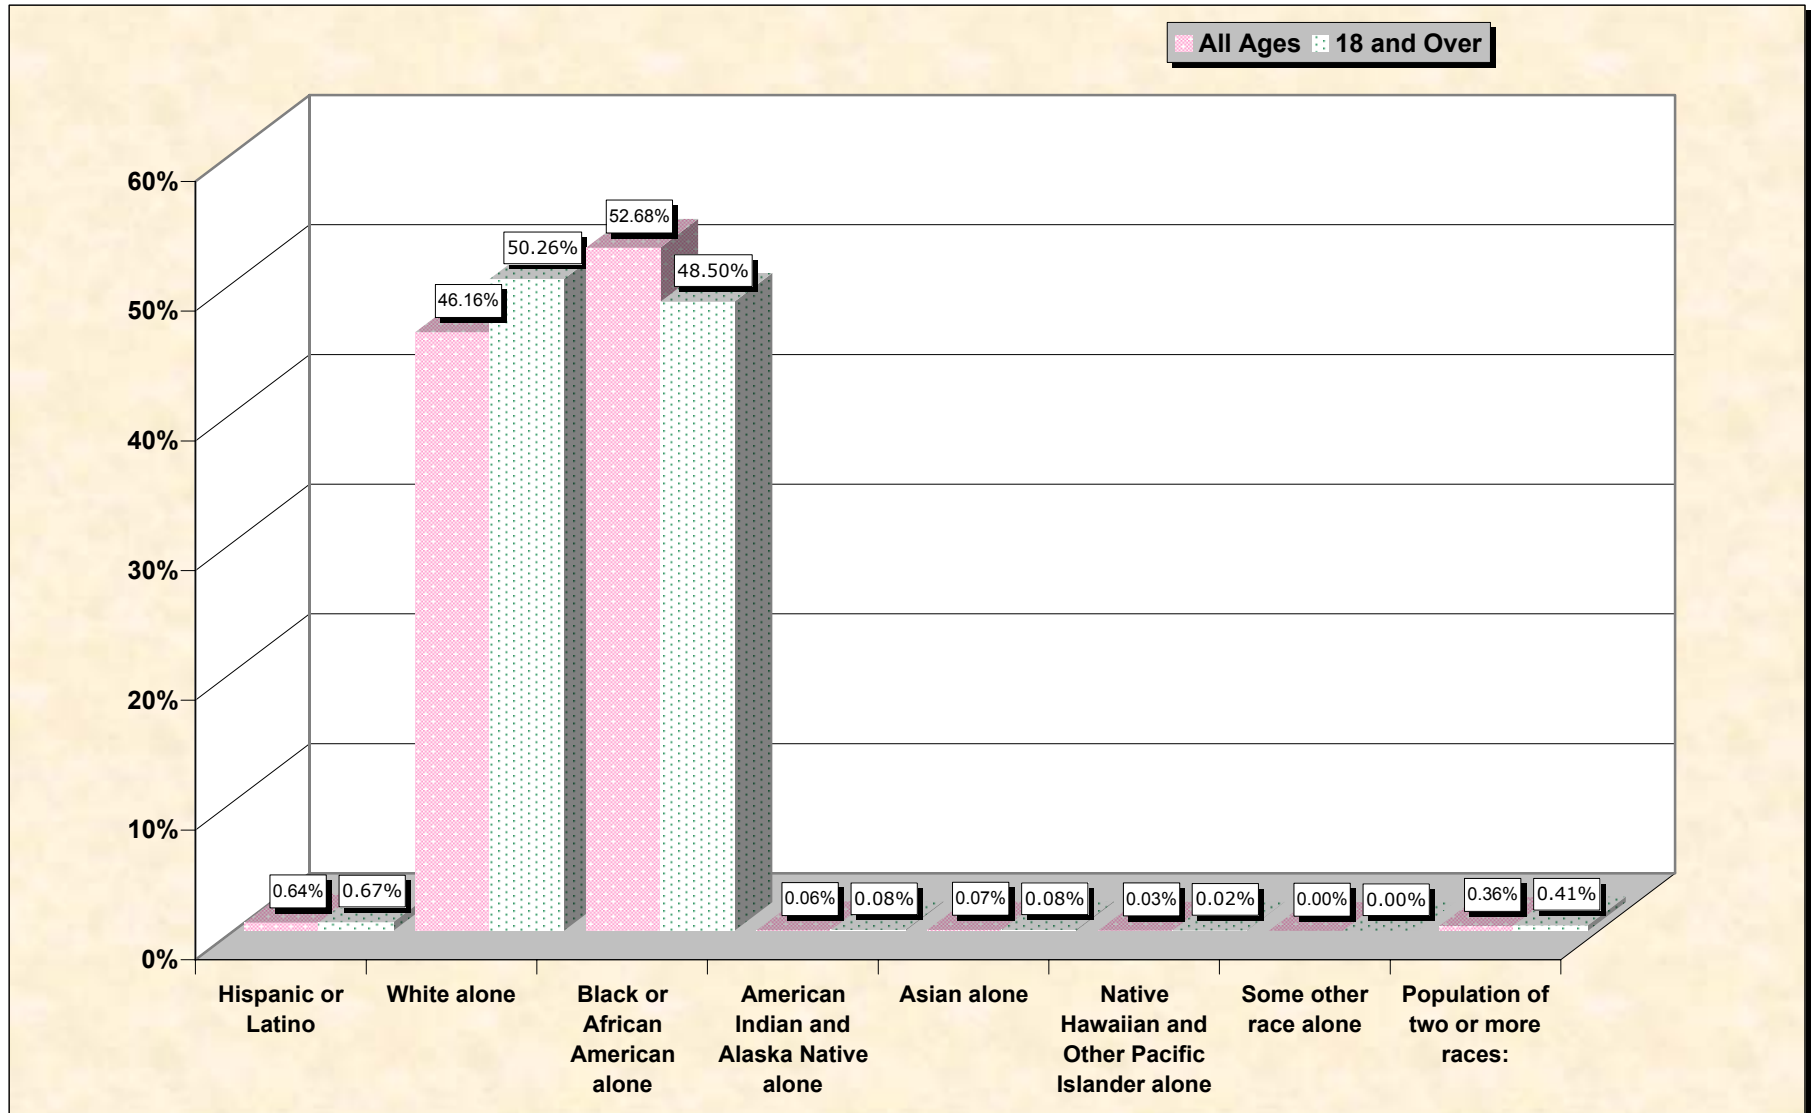

Population by Race or Ethnicity and Age

Jasper County, Mississippi

Data Set: Census 2000 Redistricting Data (Public Law 94-171) Summary File

www.fairdata2000.com

[3-Oct-02](#)

Hispanic or Latino, and not Hispanic by Race and Age Jasper County, Mississippi

Source: Data Set: Census 2000 Redistricting Data (Public Law 94-171) Summary File. PL2. HISPANIC OR LATINO, AND NOT HISPANIC OR LATINO BY RACE [73] - Universe: Total population; PL4. HISPANIC OR LATINO, AND NOT HISPANIC OR LATINO BY RACE FOR THE POPULATION 18 YEARS AND OVER [73] - Universe: Total population 18 years and over

source data for chart

HISPANIC OR LATINO, AND NOT HISPANIC OR LATINO BY RACE

	Jasper County, Mississippi
Total:	18,149
Hispanic or Latino	117
Not Hispanic or Latino:	18,032
Population of one race:	17,967
White alone	8,378
Black or African American alone	9,561
American Indian and Alaska Native alone	11
Asian alone	12
Native Hawaiian and Other Pacific Islander alone	5
Some other race alone	0
Population of two or more races:	65

Source: Data Set: Census 2000 Redistricting Data (Public Law 94-171) Summary File. PL2. HISPANIC OR LATINO, AND NOT HISPANIC OR LATINO BY RACE [73] - Universe: Total population

HISPANIC OR LATINO, AND NOT HISPANIC OR LATINO BY RACE FOR THE POPULATION 18 YEARS AND OVER