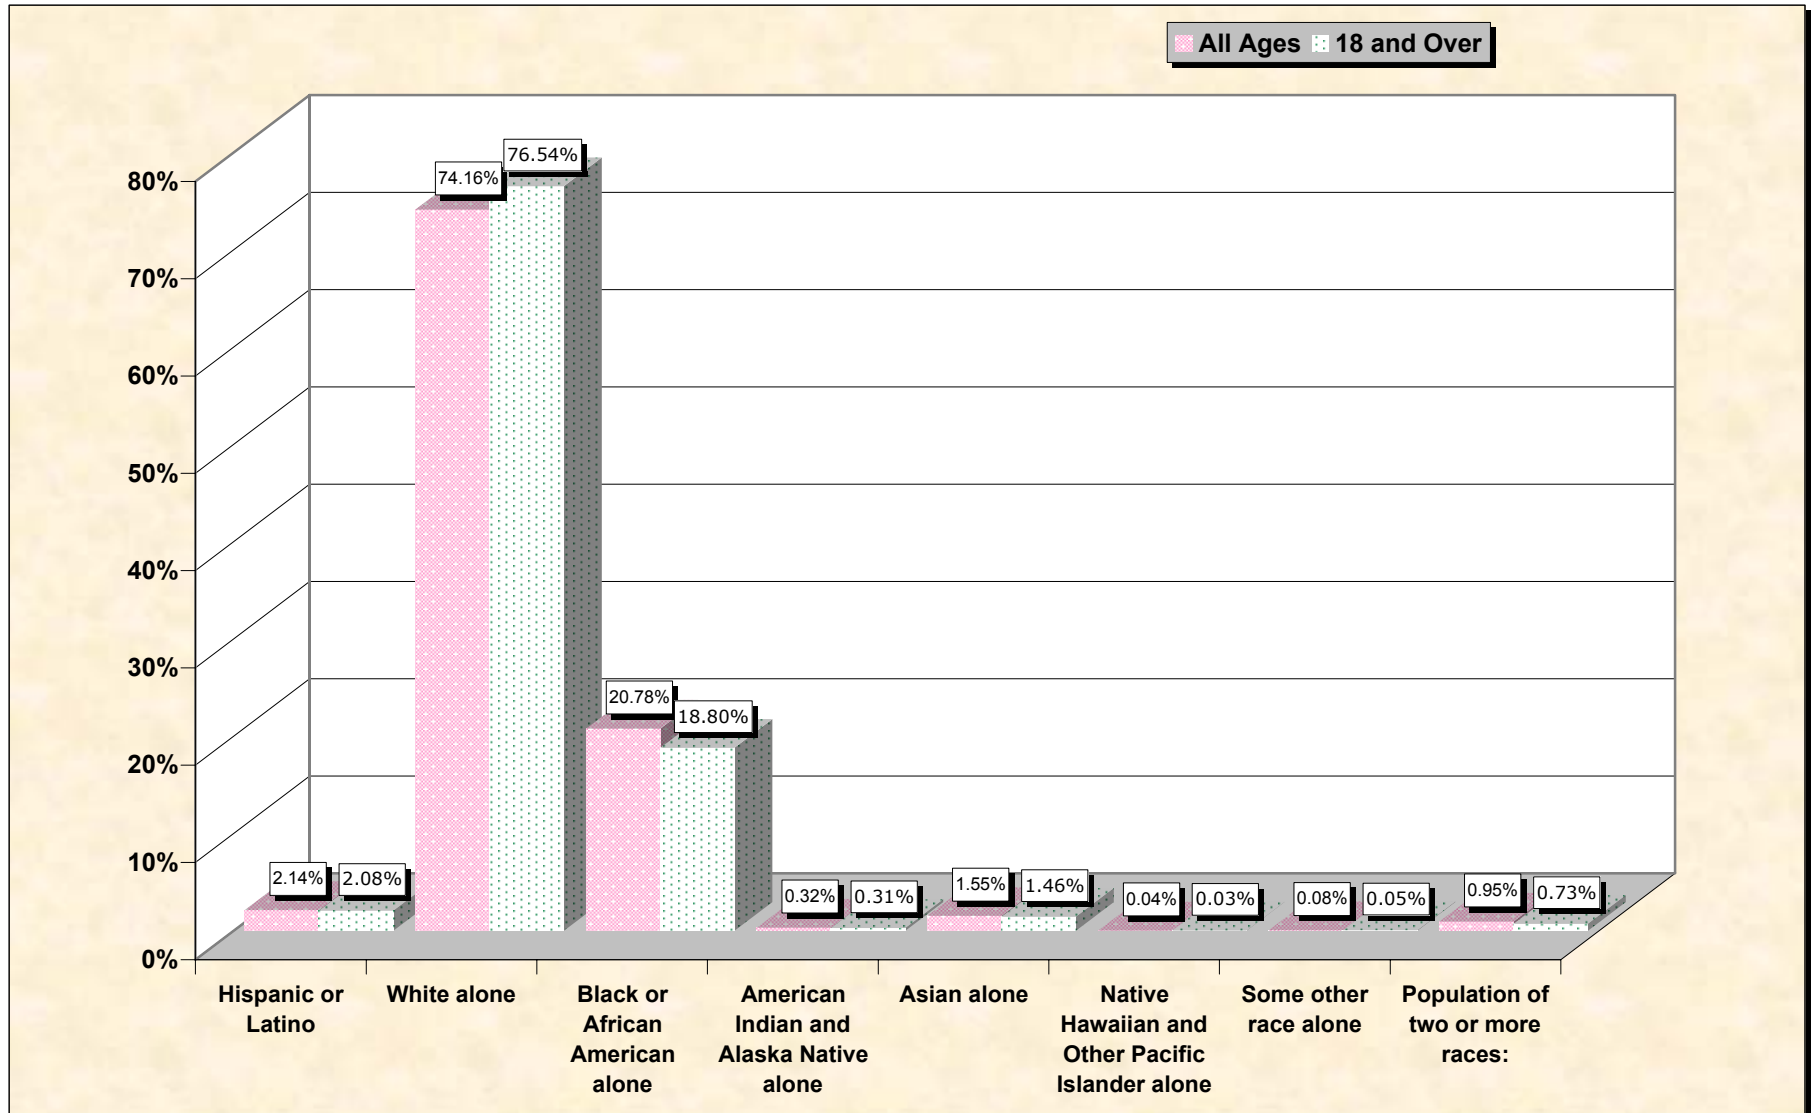

Population by Race or Ethnicity and Age

Jackson County, Mississippi

Data Set: Census 2000 Redistricting Data (Public Law 94-171) Summary File

www.fairdata2000.com

[3-Oct-02](#)

Hispanic or Latino, and not Hispanic by Race and Age Jackson County, Mississippi

Source: Data Set: Census 2000 Redistricting Data (Public Law 94-171) Summary File. PL2. HISPANIC OR LATINO, AND NOT HISPANIC OR LATINO BY RACE [73] - Universe: Total population; PL4. HISPANIC OR LATINO, AND NOT HISPANIC OR LATINO BY RACE FOR THE POPULATION 18 YEARS AND OVER [73] - Universe: Total population 18 years and over

source data for chart

HISPANIC OR LATINO, AND NOT HISPANIC OR LATINO BY RACE

	Jackson County, Mississippi
Total:	131,420
Hispanic or Latino	2,807
Not Hispanic or Latino:	128,613
Population of one race:	127,368
White alone	97,461
Black or African American alone	27,308
American Indian and Alaska Native alone	416
Asian alone	2,033
Native Hawaiian and Other Pacific Islander alone	49
Some other race alone	101
Population of two or more races:	1,245

	Jackson County, Mississippi
Total:	95,072
Hispanic or Latino	1,975
Not Hispanic or Latino:	93,097
Population of one race:	92,406
White alone	72,769
Black or African American alone	17,875
American Indian and Alaska Native alone	295
Asian alone	1,385
Native Hawaiian and Other Pacific Islander alone	32
Some other race alone	50
Population of two or more races:	691