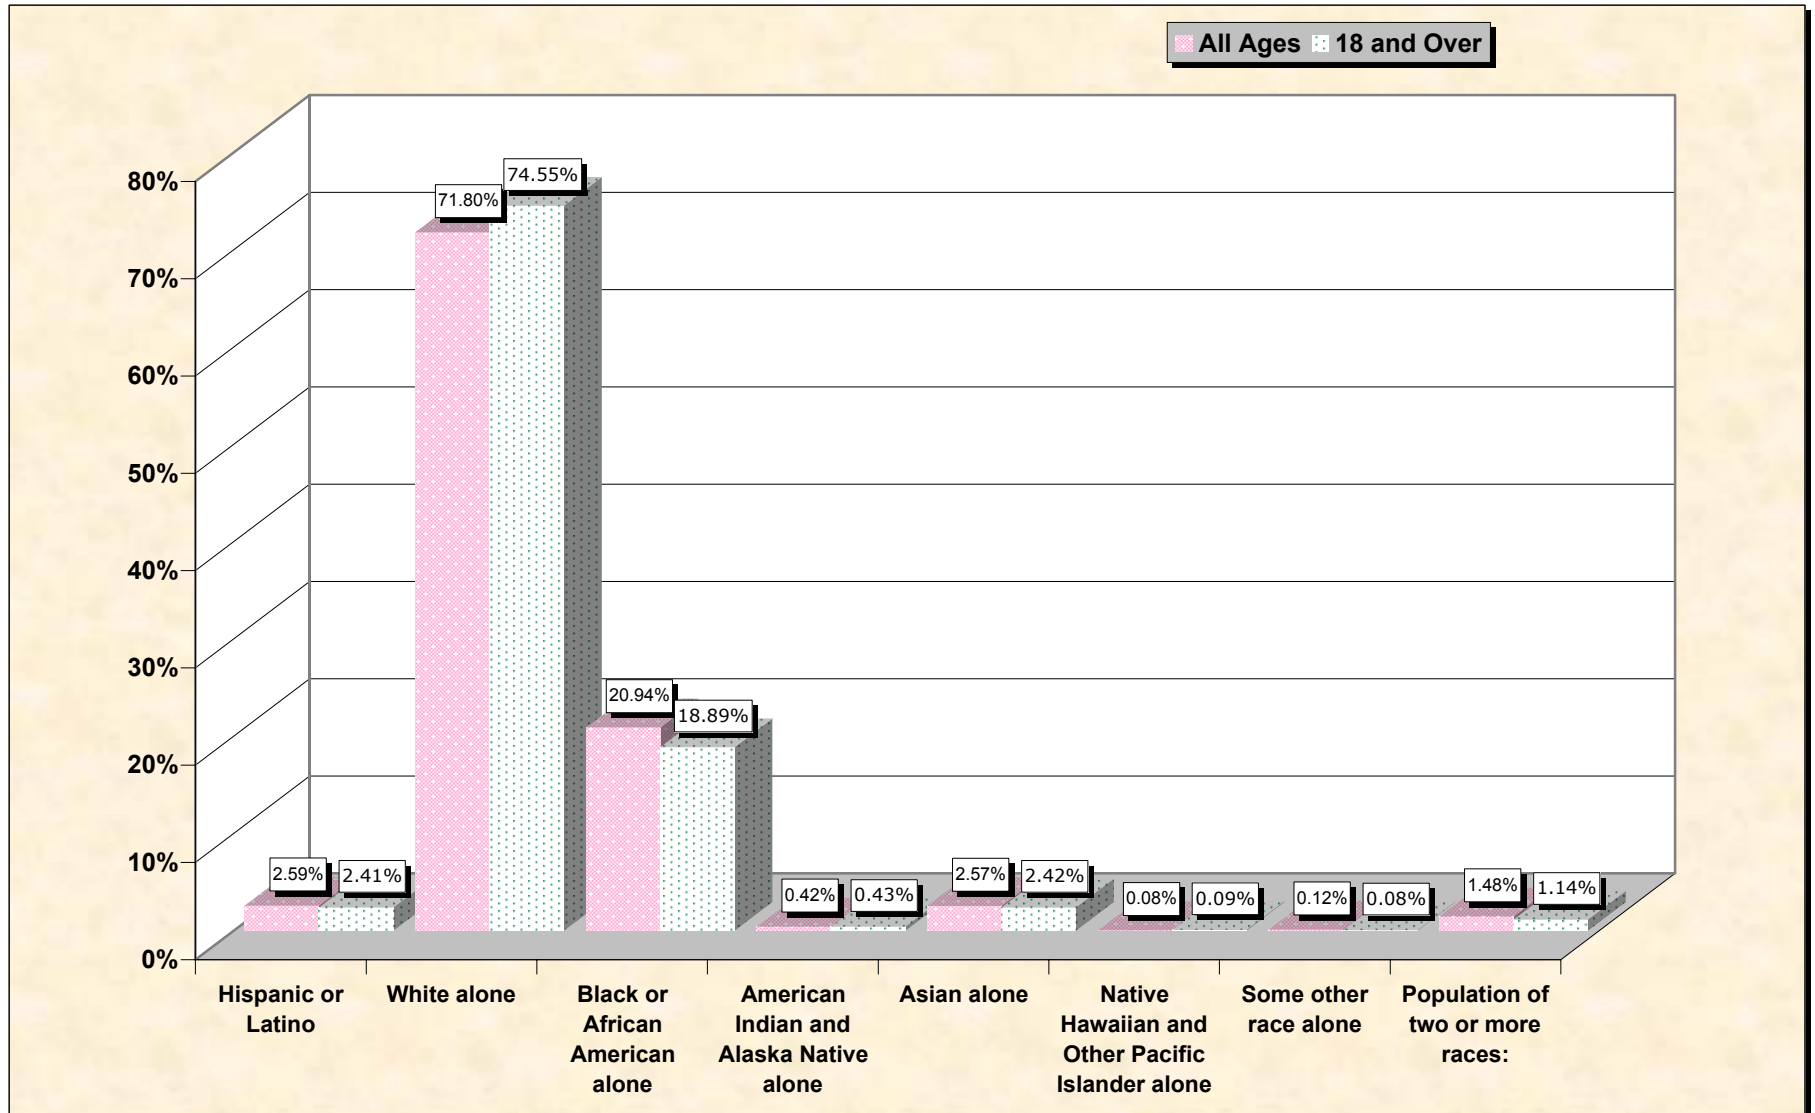

Population by Race or Ethnicity and Age

Harrison County, Mississippi

Data Set: Census 2000 Redistricting Data (Public Law 94-171) Summary File

www.fairdata2000.com

[3-Oct-02](#)

Hispanic or Latino, and not Hispanic by Race and Age Harrison County, Mississippi

Source: Data Set: Census 2000 Redistricting Data (Public Law 94-171) Summary File. PL2. HISPANIC OR LATINO, AND NOT HISPANIC OR LATINO BY RACE [73] - Universe: Total population; PL4. HISPANIC OR LATINO, AND NOT HISPANIC OR LATINO BY RACE FOR THE POPULATION 18 YEARS AND OVER [73] - Universe: Total population 18 years and over

source data for chart

HISPANIC OR LATINO, AND NOT HISPANIC OR LATINO BY RACE

	Harrison County, Mississippi
Total:	189,601
Hispanic or Latino	4,910
Not Hispanic or Latino:	184,691
Population of one race:	181,879
White alone	136,141
Black or African American alone	39,694
American Indian and Alaska Native alone	797
Asian alone	4,874
Native Hawaiian and Other Pacific Islander alone	151
Some other race alone	222
Population of two or more races:	2,812

Source: Data Set: Census 2000 Redistricting Data (Public Law 94-171) Summary File. PL2. HISPANIC OR LATINO, AND NOT HISPANIC OR LATINO BY RACE [73] - Universe: Total population

HISPANIC OR LATINO, AND NOT HISPANIC OR LATINO BY RACE FOR THE POPULATION 18 YEARS AND OVER