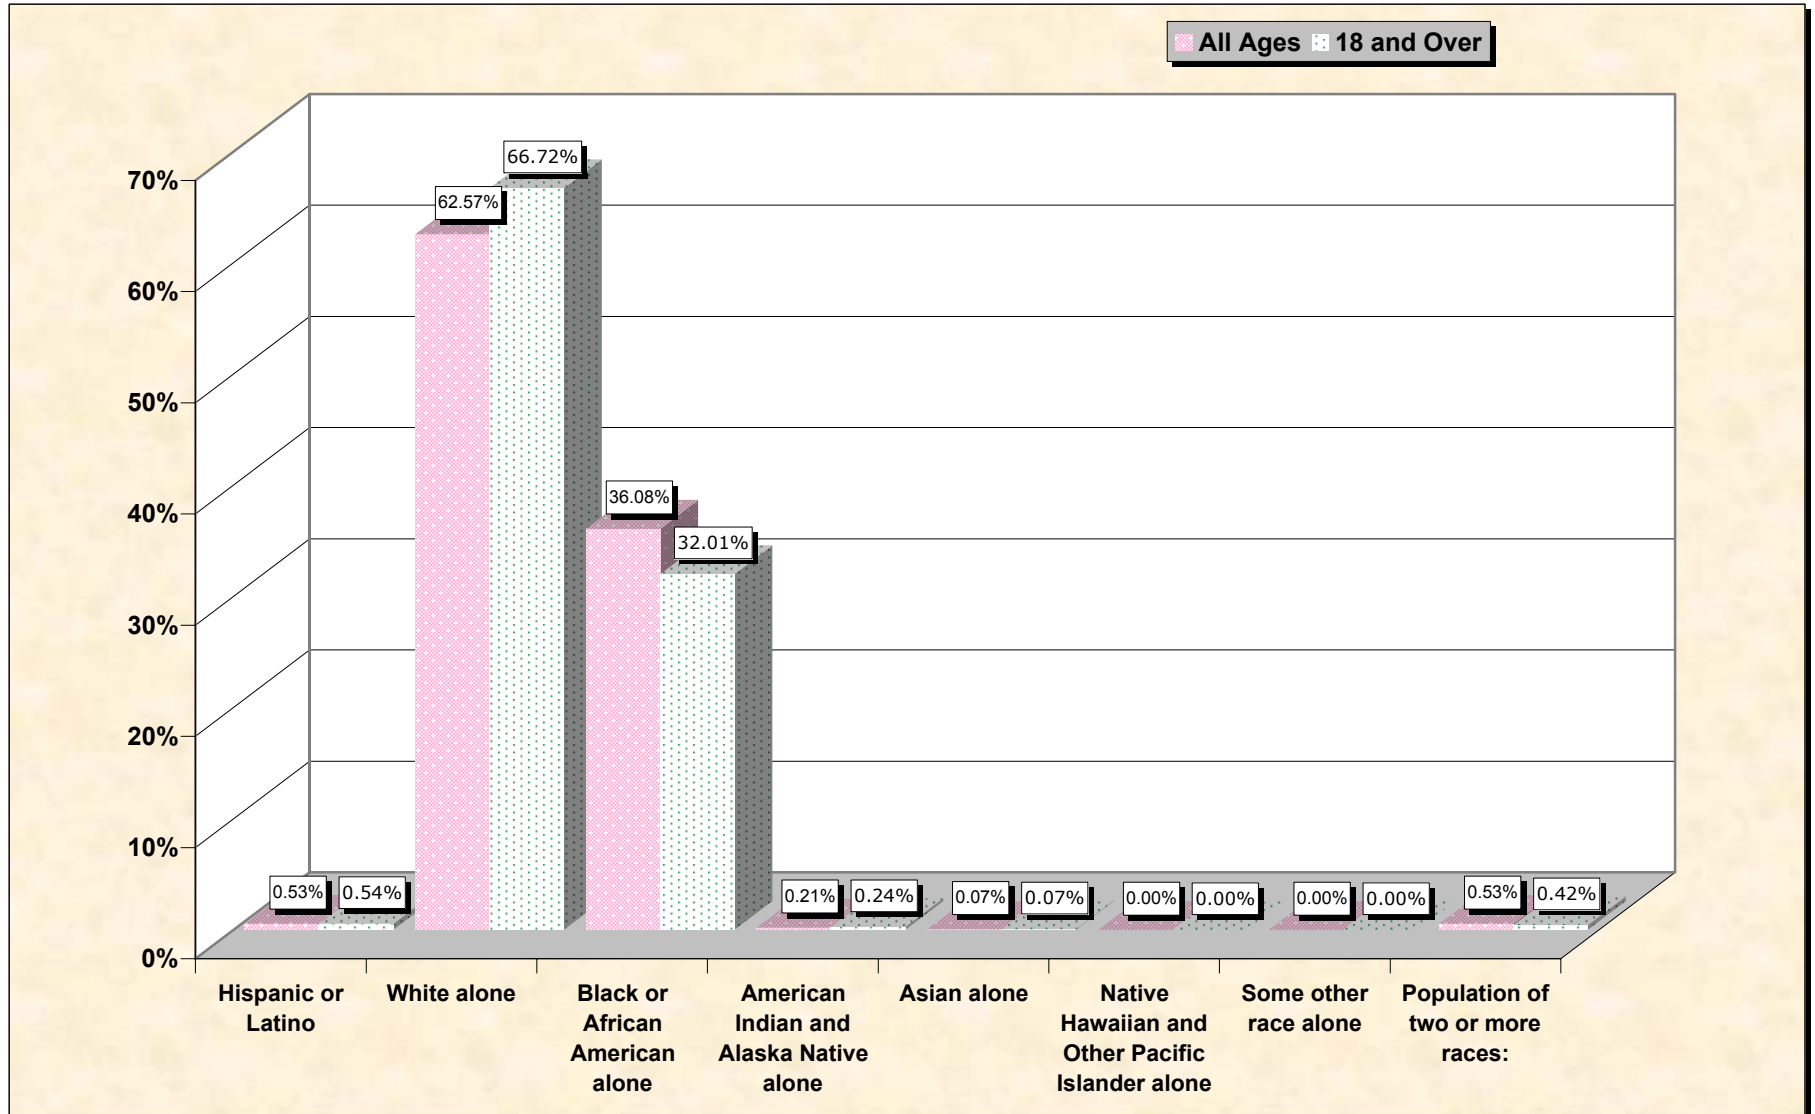

# Population by Race or Ethnicity and Age

## Franklin County, Mississippi

**Data Set: Census 2000 Redistricting Data (Public Law 94-171) Summary File**

[www.fairdata2000.com](http://www.fairdata2000.com)

[3-Oct-02](#)

# Hispanic or Latino, and not Hispanic by Race and Age Franklin County, Mississippi

Source: Data Set: Census 2000 Redistricting Data (Public Law 94-171) Summary File. PL2. HISPANIC OR LATINO, AND NOT HISPANIC OR LATINO BY RACE [73] - Universe: Total population; PL4. HISPANIC OR LATINO, AND NOT HISPANIC OR LATINO BY RACE FOR THE POPULATION 18 YEARS AND OVER [73] - Universe: Total population 18 years and over

Source: Data Set: Census 2000 Redistricting Data (Public Law 94-171) Summary File. PL2. HISPANIC OR LATINO, AND NOT HISPANIC OR LATINO BY RACE [73] - Universe: Total population

**HISPANIC OR LATINO, AND NOT HISPANIC OR LATINO BY RACE FOR THE POPULATION 18 YEARS AND OVER**