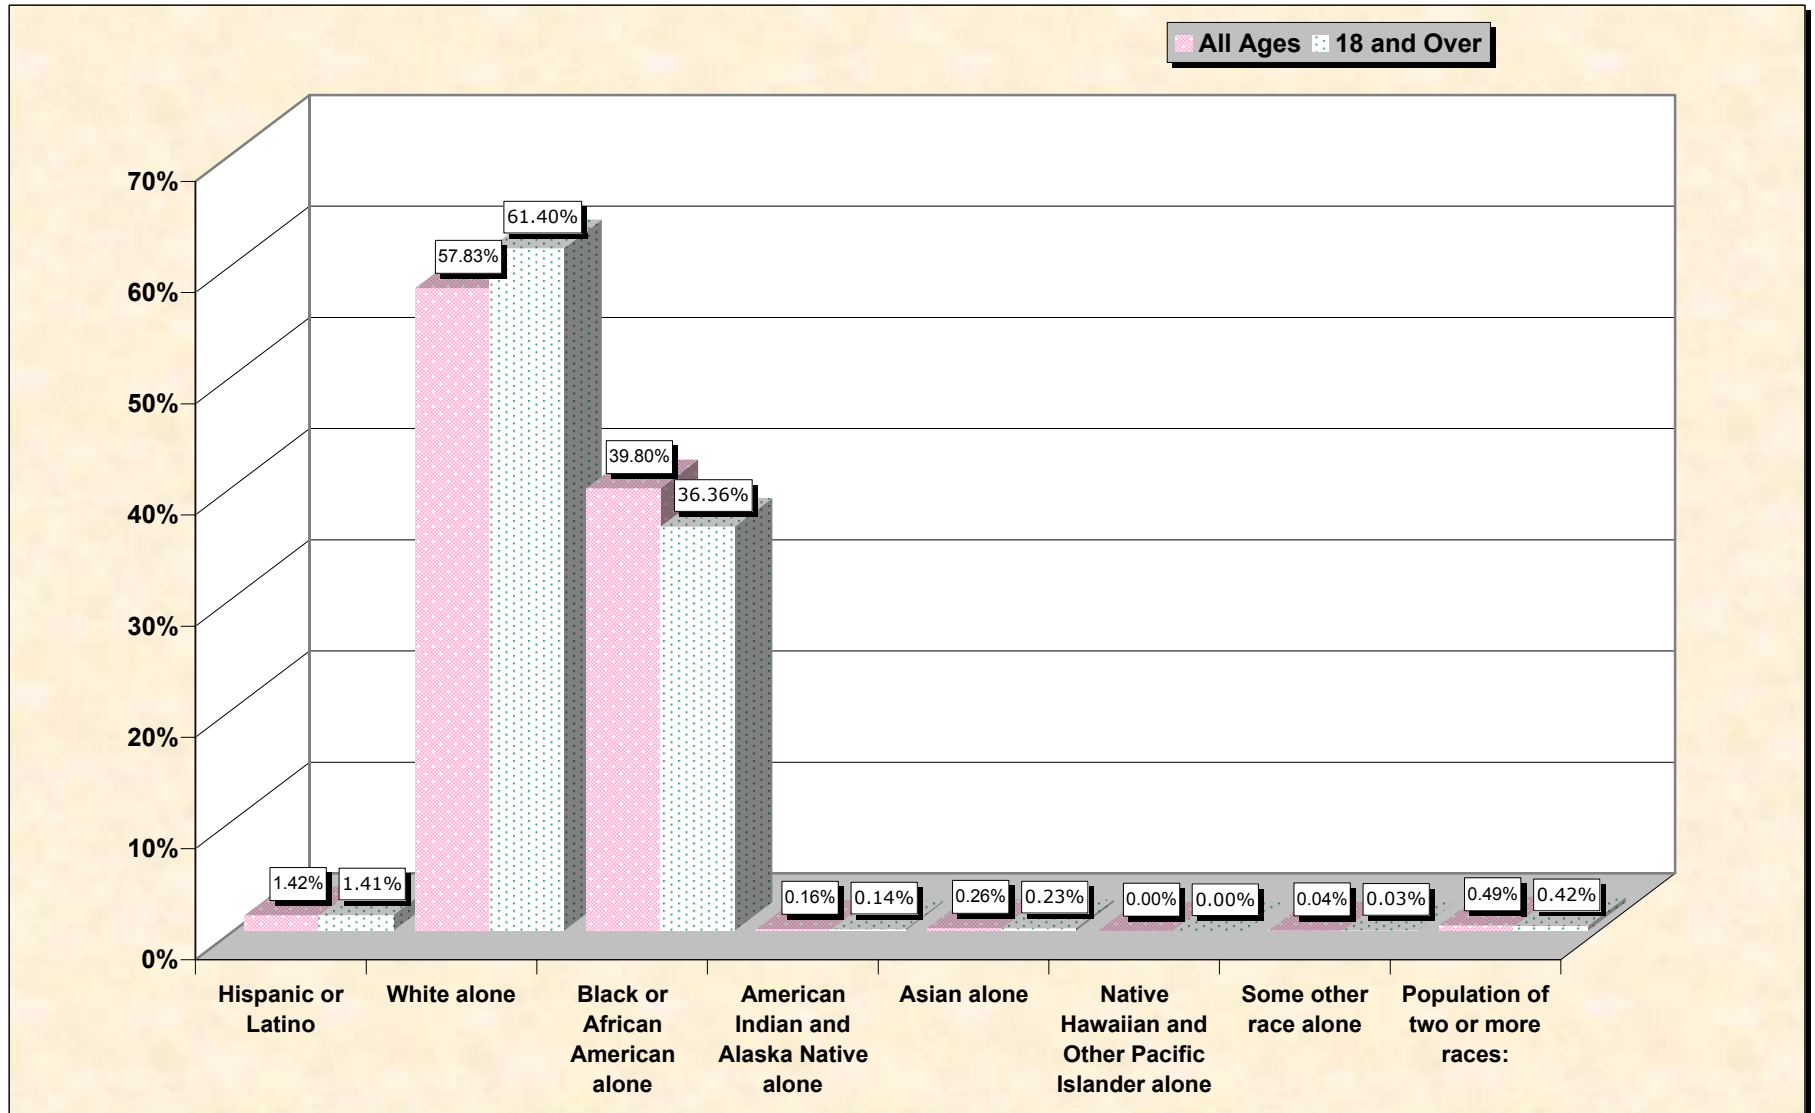

Population by Race or Ethnicity and Age

Attala County, Mississippi

Data Set: Census 2000 Redistricting Data (Public Law 94-171) Summary File

www.fairdata2000.com

[3-Oct-02](#)

Hispanic or Latino, and not Hispanic by Race and Age Attala County, Mississippi

Source: Data Set: Census 2000 Redistricting Data (Public Law 94-171) Summary File. PL2. HISPANIC OR LATINO, AND NOT HISPANIC OR LATINO BY RACE [73] - Universe: Total population; PL4. HISPANIC OR LATINO, AND NOT HISPANIC OR LATINO BY RACE FOR THE POPULATION 18 YEARS AND OVER [73] - Universe: Total population 18 years and over

source data for chart

HISPANIC OR LATINO, AND NOT HISPANIC OR LATINO BY RACE

	Attala County, Mississippi
Total:	19,661
Hispanic or Latino	280
Not Hispanic or Latino:	19,381
Population of one race:	19,285
White alone	11,369
Black or African American alone	7,826
American Indian and Alaska Native alone	31
Asian alone	52
Native Hawaiian and Other Pacific Islander alone	0
Some other race alone	7
Population of two or more races:	96

Source: Data Set: Census 2000 Redistricting Data (Public Law 94-171) Summary File. PL2. HISPANIC OR LATINO, AND NOT HISPANIC OR LATINO BY RACE [73] - Universe: Total population

HISPANIC OR LATINO, AND NOT HISPANIC OR LATINO BY RACE FOR THE POPULATION 18 YEARS AND OVER