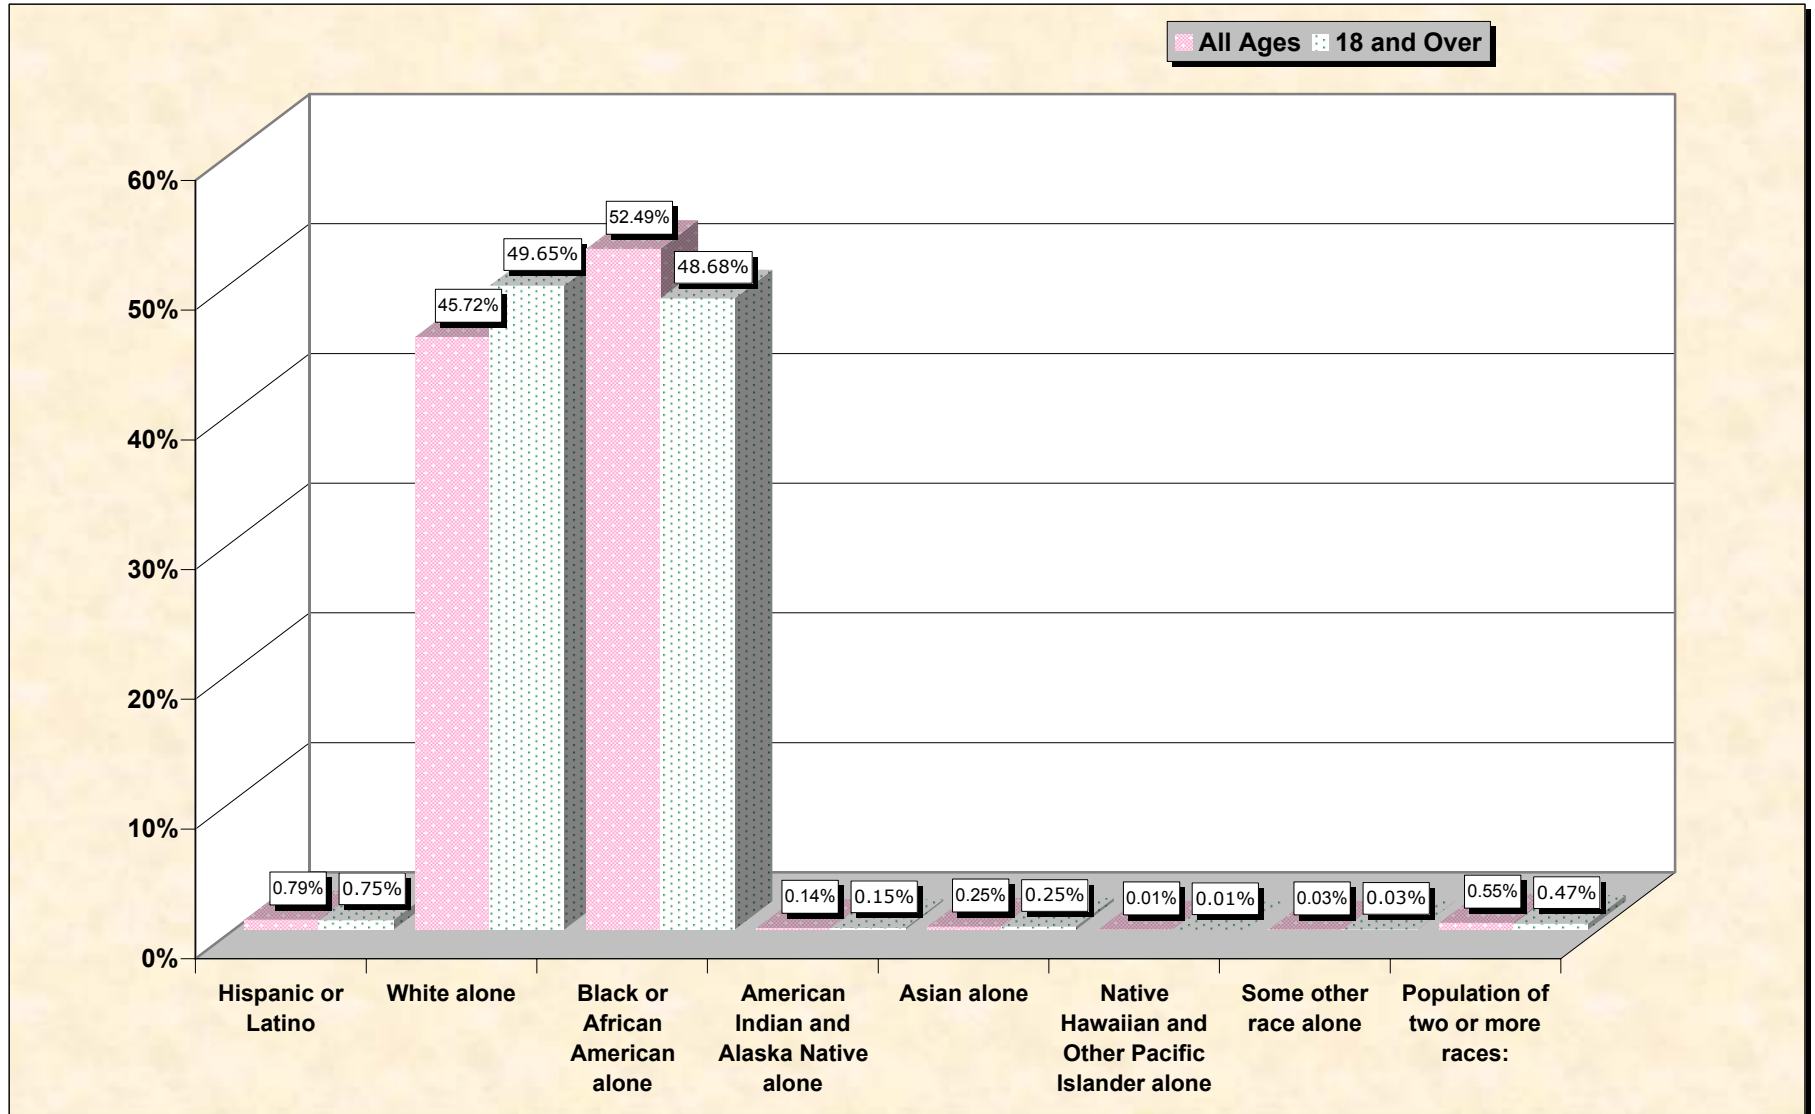

Population by Race or Ethnicity and Age

Adams County, Mississippi

Data Set: Census 2000 Redistricting Data (Public Law 94-171) Summary File

www.fairdata2000.com

[3-Oct-02](#)

Hispanic or Latino, and not Hispanic by Race and Age Adams County, Mississippi

Source: Data Set: Census 2000 Redistricting Data (Public Law 94-171) Summary File. PL2. HISPANIC OR LATINO, AND NOT HISPANIC OR LATINO BY RACE [73] - Universe: Total population; PL4. HISPANIC OR LATINO, AND NOT HISPANIC OR LATINO BY RACE FOR THE POPULATION 18 YEARS AND OVER [73] - Universe: Total population 18 years and over

source data for chart

HISPANIC OR LATINO, AND NOT HISPANIC OR LATINO BY RACE

	Adams County, Mississippi
Total:	34,340
Hispanic or Latino	273
Not Hispanic or Latino:	34,067
Population of one race:	33,877
White alone	15,701
Black or African American alone	18,026
American Indian and Alaska Native alone	49
Asian alone	85
Native Hawaiian and Other Pacific Islander alone	4
Some other race alone	12
Population of two or more races:	190

Source: Data Set: Census 2000 Redistricting Data (Public Law 94-171) Summary File. PL2. HISPANIC OR LATINO, AND NOT HISPANIC OR LATINO BY RACE [73] - Universe: Total population

HISPANIC OR LATINO, AND NOT HISPANIC OR LATINO BY RACE FOR THE POPULATION 18 YEARS AND OVER