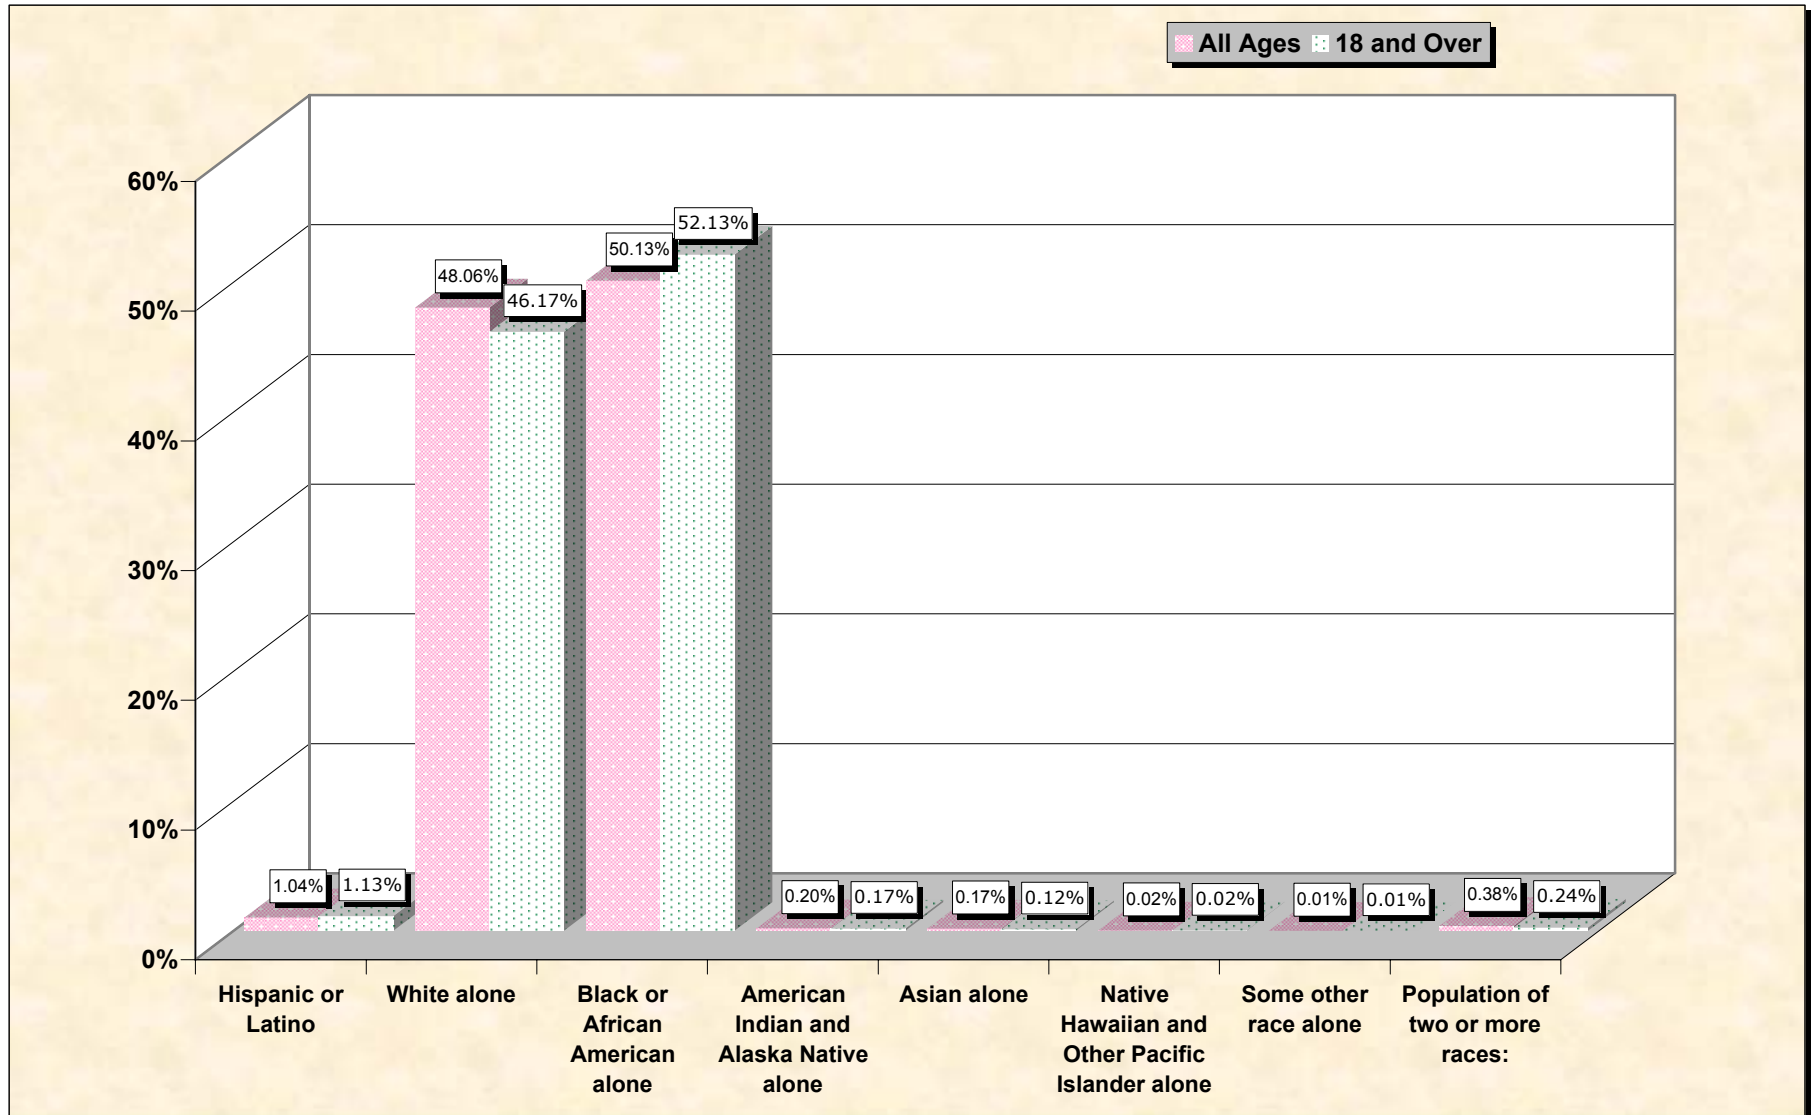

# Population by Race or Ethnicity and Age

## West Feliciana Parish, Louisiana

**Data Set: Census 2000 Redistricting Data (Public Law 94-171) Summary File**

[www.fairdata2000.com](http://www.fairdata2000.com)

[3-Oct-02](#)

# Hispanic or Latino, and not Hispanic by Race and Age West Feliciana Parish, Louisiana

Source: Data Set: Census 2000 Redistricting Data (Public Law 94-171) Summary File. PL2. HISPANIC OR LATINO, AND NOT HISPANIC OR LATINO BY RACE [73] - Universe: Total population; PL4. HISPANIC OR LATINO, AND NOT HISPANIC OR LATINO BY RACE FOR THE POPULATION 18 YEARS AND OVER [73] - Universe: Total population 18 years and over

Source: Data Set: Census 2000 Redistricting Data (Public Law 94-171) Summary File. PL2. HISPANIC OR LATINO, AND NOT HISPANIC OR LATINO BY RACE [73] - Universe: Total population

**HISPANIC OR LATINO, AND NOT HISPANIC OR LATINO BY RACE FOR THE POPULATION 18 YEARS AND OVER**