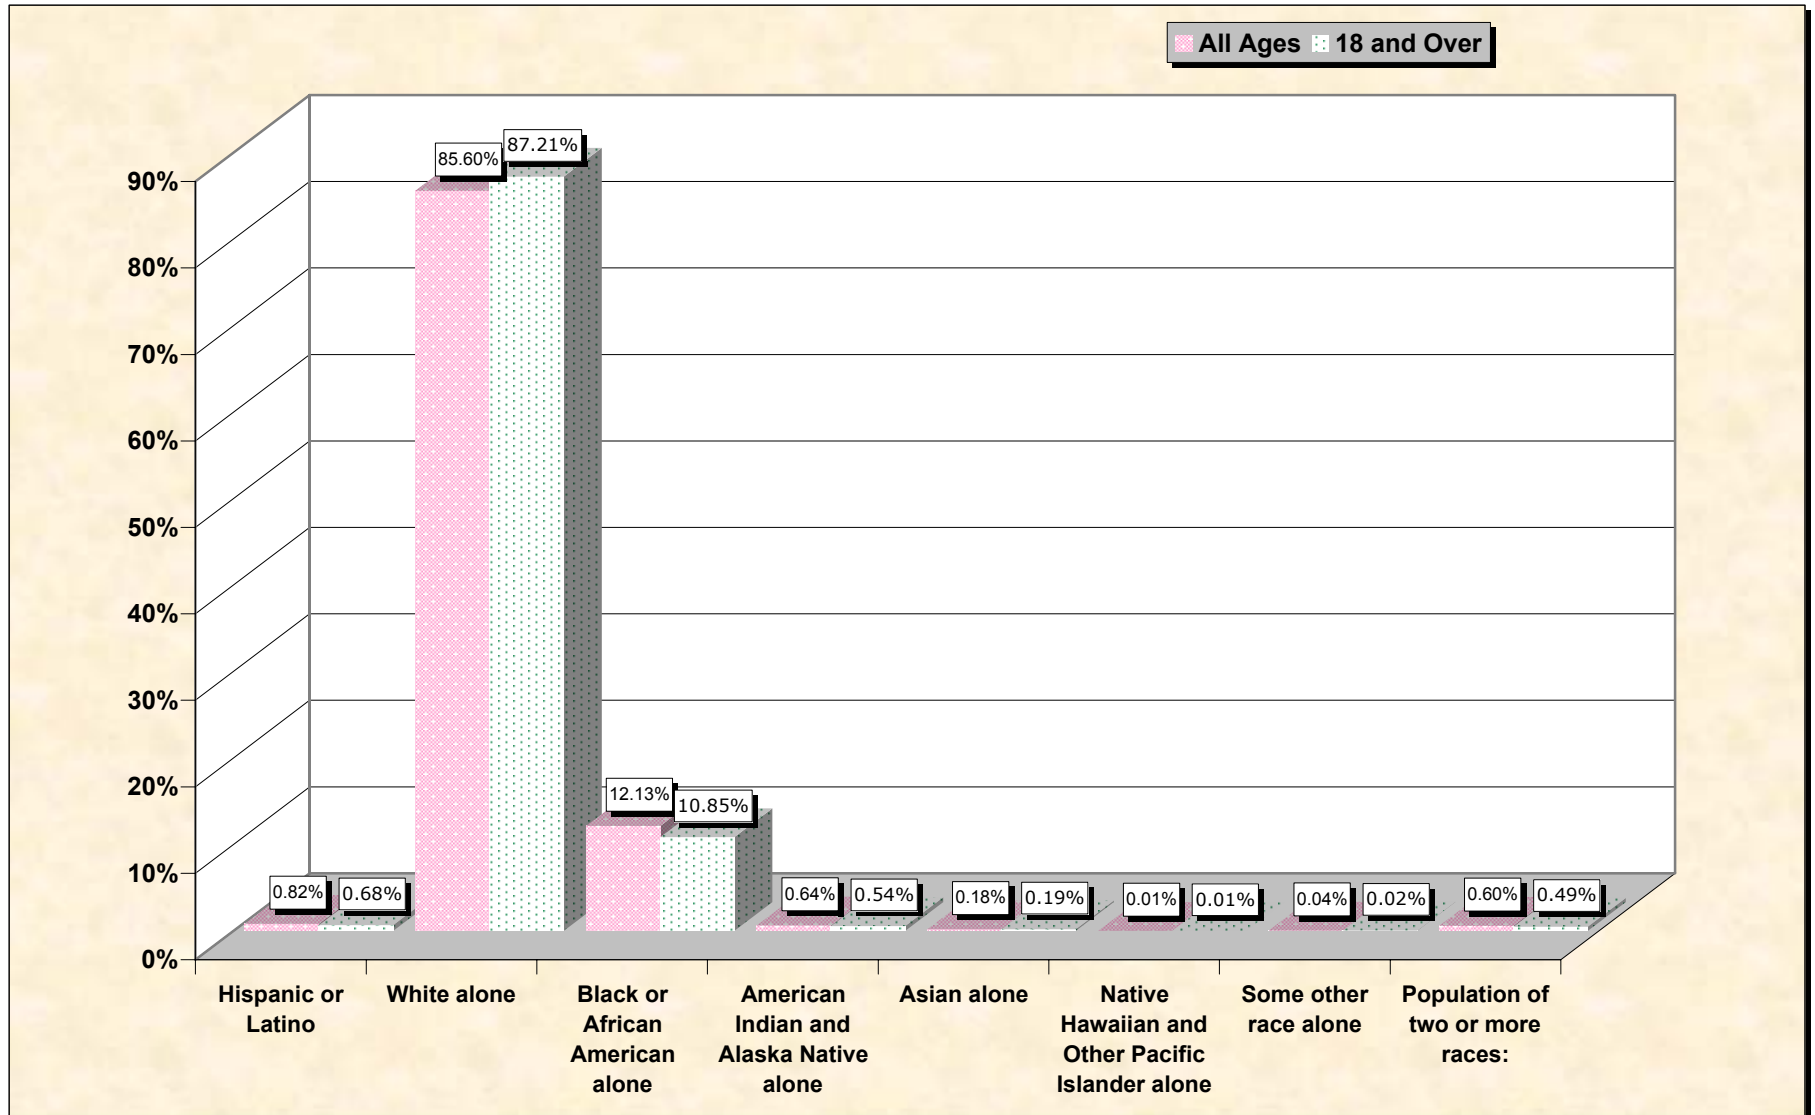

Population by Race or Ethnicity and Age

La Salle Parish, Louisiana

Data Set: Census 2000 Redistricting Data (Public Law 94-171) Summary File

www.fairdata2000.com

[3-Oct-02](#)

Hispanic or Latino, and not Hispanic by Race and Age La Salle Parish, Louisiana

Source: Data Set: Census 2000 Redistricting Data (Public Law 94-171) Summary File. PL2. HISPANIC OR LATINO, AND NOT HISPANIC OR LATINO BY RACE [73] - Universe: Total population; PL4. HISPANIC OR LATINO, AND NOT HISPANIC OR LATINO BY RACE FOR THE POPULATION 18 YEARS AND OVER [73] - Universe: Total population 18 years and over

source data for chart

HISPANIC OR LATINO, AND NOT HISPANIC OR LATINO BY RACE

	La Salle Parish, Louisiana
Total:	14,282
Hispanic or Latino	117
Not Hispanic or Latino:	14,165
Population of one race:	14,080
White alone	12,225
Black or African American alone	1,732
American Indian and Alaska Native alone	91
Asian alone	25
Native Hawaiian and Other Pacific Islander alone	1
Some other race alone	6
Population of two or more races:	85

Source: Data Set: Census 2000 Redistricting Data (Public Law 94-171) Summary File. PL2. HISPANIC OR LATINO, AND NOT HISPANIC OR LATINO BY RACE [73] - Universe: Total population

HISPANIC OR LATINO, AND NOT HISPANIC OR LATINO BY RACE FOR THE POPULATION 18 YEARS AND OVER