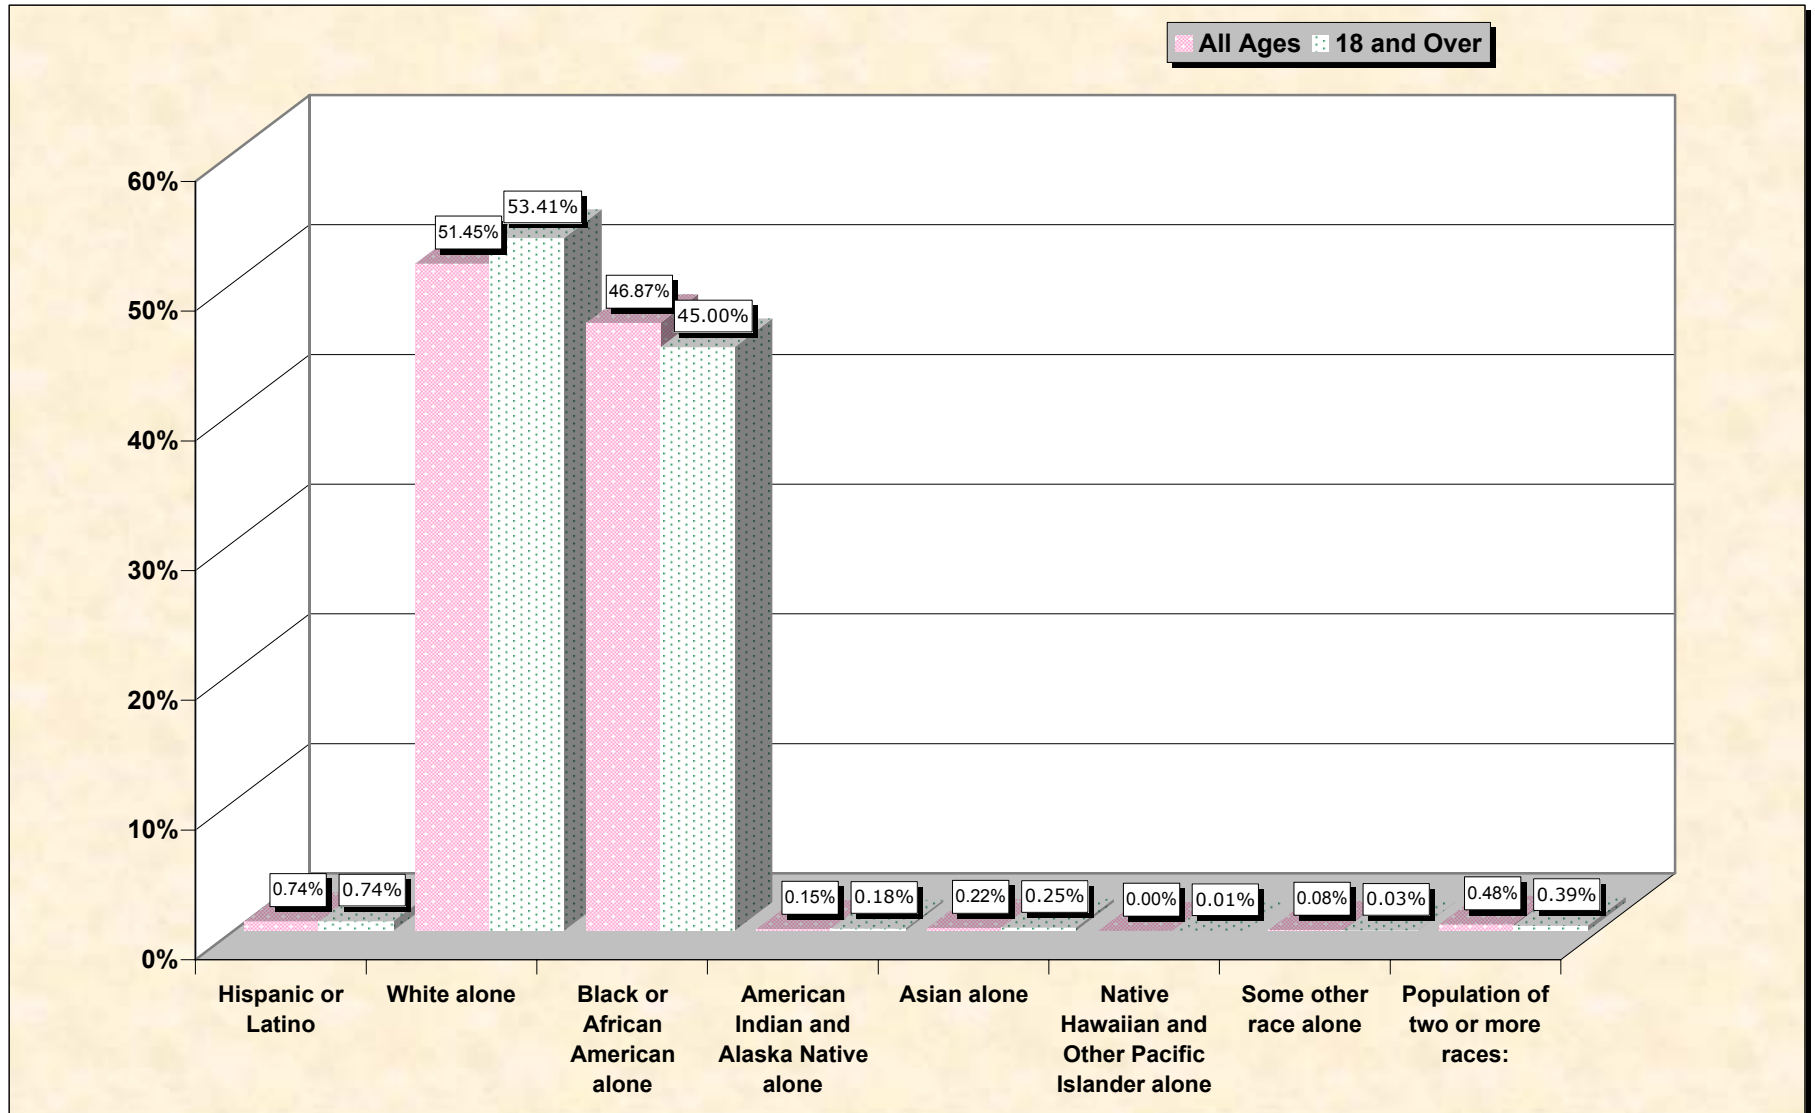

Population by Race or Ethnicity and Age

East Feliciana Parish, Louisiana

Data Set: Census 2000 Redistricting Data (Public Law 94-171) Summary File

www.fairdata2000.com

[3-Oct-02](#)

Hispanic or Latino, and not Hispanic by Race and Age East Feliciana Parish, Louisiana

Source: Data Set: Census 2000 Redistricting Data (Public Law 94-171) Summary File. PL2. HISPANIC OR LATINO, AND NOT HISPANIC OR LATINO BY RACE [73] - Universe: Total population; PL4. HISPANIC OR LATINO, AND NOT HISPANIC OR LATINO BY RACE FOR THE POPULATION 18 YEARS AND OVER [73] - Universe: Total population 18 years and over

source data for chart

HISPANIC OR LATINO, AND NOT HISPANIC OR LATINO BY RACE

	East Feliciana Parish, Louisiana
Total:	21,360
Hispanic or Latino	157
Not Hispanic or Latino:	21,203
Population of one race:	21,100
White alone	10,989
Black or African American alone	10,012
American Indian and Alaska Native alone	33
Asian alone	48
Native Hawaiian and Other Pacific Islander alone	1
Some other race alone	17
Population of two or more races:	103

Source: Data Set: Census 2000 Redistricting Data (Public Law 94-171) Summary File. PL2. HISPANIC OR LATINO, AND NOT HISPANIC OR LATINO BY RACE [73] - Universe: Total population

HISPANIC OR LATINO, AND NOT HISPANIC OR LATINO BY RACE FOR THE POPULATION 18 YEARS AND OVER