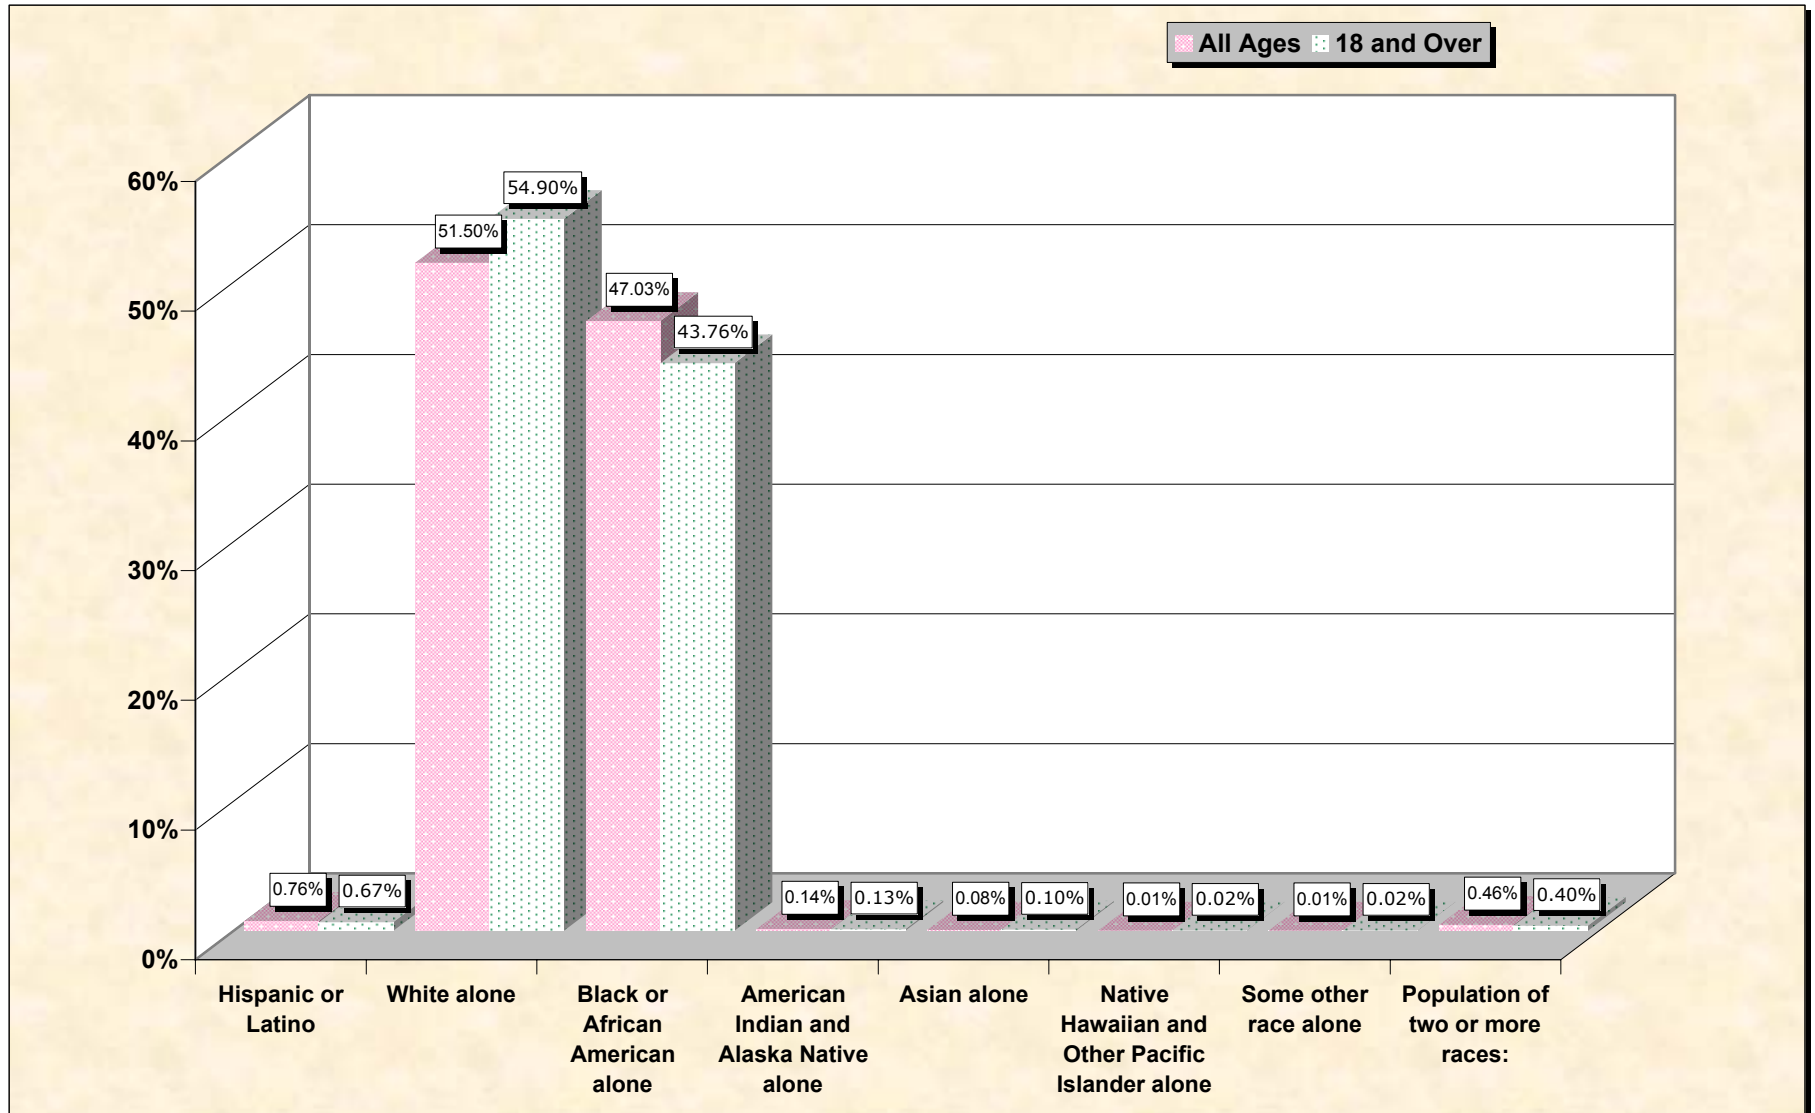

Population by Race or Ethnicity and Age

Claiborne Parish, Louisiana

Data Set: Census 2000 Redistricting Data (Public Law 94-171) Summary File

www.fairdata2000.com

[3-Oct-02](#)

Hispanic or Latino, and not Hispanic by Race and Age Claiborne Parish, Louisiana

Source: Data Set: Census 2000 Redistricting Data (Public Law 94-171) Summary File. PL2. HISPANIC OR LATINO, AND NOT HISPANIC OR LATINO BY RACE [73] - Universe: Total population; PL4. HISPANIC OR LATINO, AND NOT HISPANIC OR LATINO BY RACE FOR THE POPULATION 18 YEARS AND OVER [73] - Universe: Total population 18 years and over

source data for chart

HISPANIC OR LATINO, AND NOT HISPANIC OR LATINO BY RACE

	Claiborne Parish, Louisiana
Total:	16,851
Hispanic or Latino	128
Not Hispanic or Latino:	16,723
Population of one race:	16,646
White alone	8,679
Black or African American alone	7,925
American Indian and Alaska Native alone	24
Asian alone	14
Native Hawaiian and Other Pacific Islander alone	2
Some other race alone	2
Population of two or more races:	77

Source: Data Set: Census 2000 Redistricting Data (Public Law 94-171) Summary File. PL2. HISPANIC OR LATINO, AND NOT HISPANIC OR LATINO BY RACE [73] - Universe: Total population

HISPANIC OR LATINO, AND NOT HISPANIC OR LATINO BY RACE FOR THE POPULATION 18 YEARS AND OVER