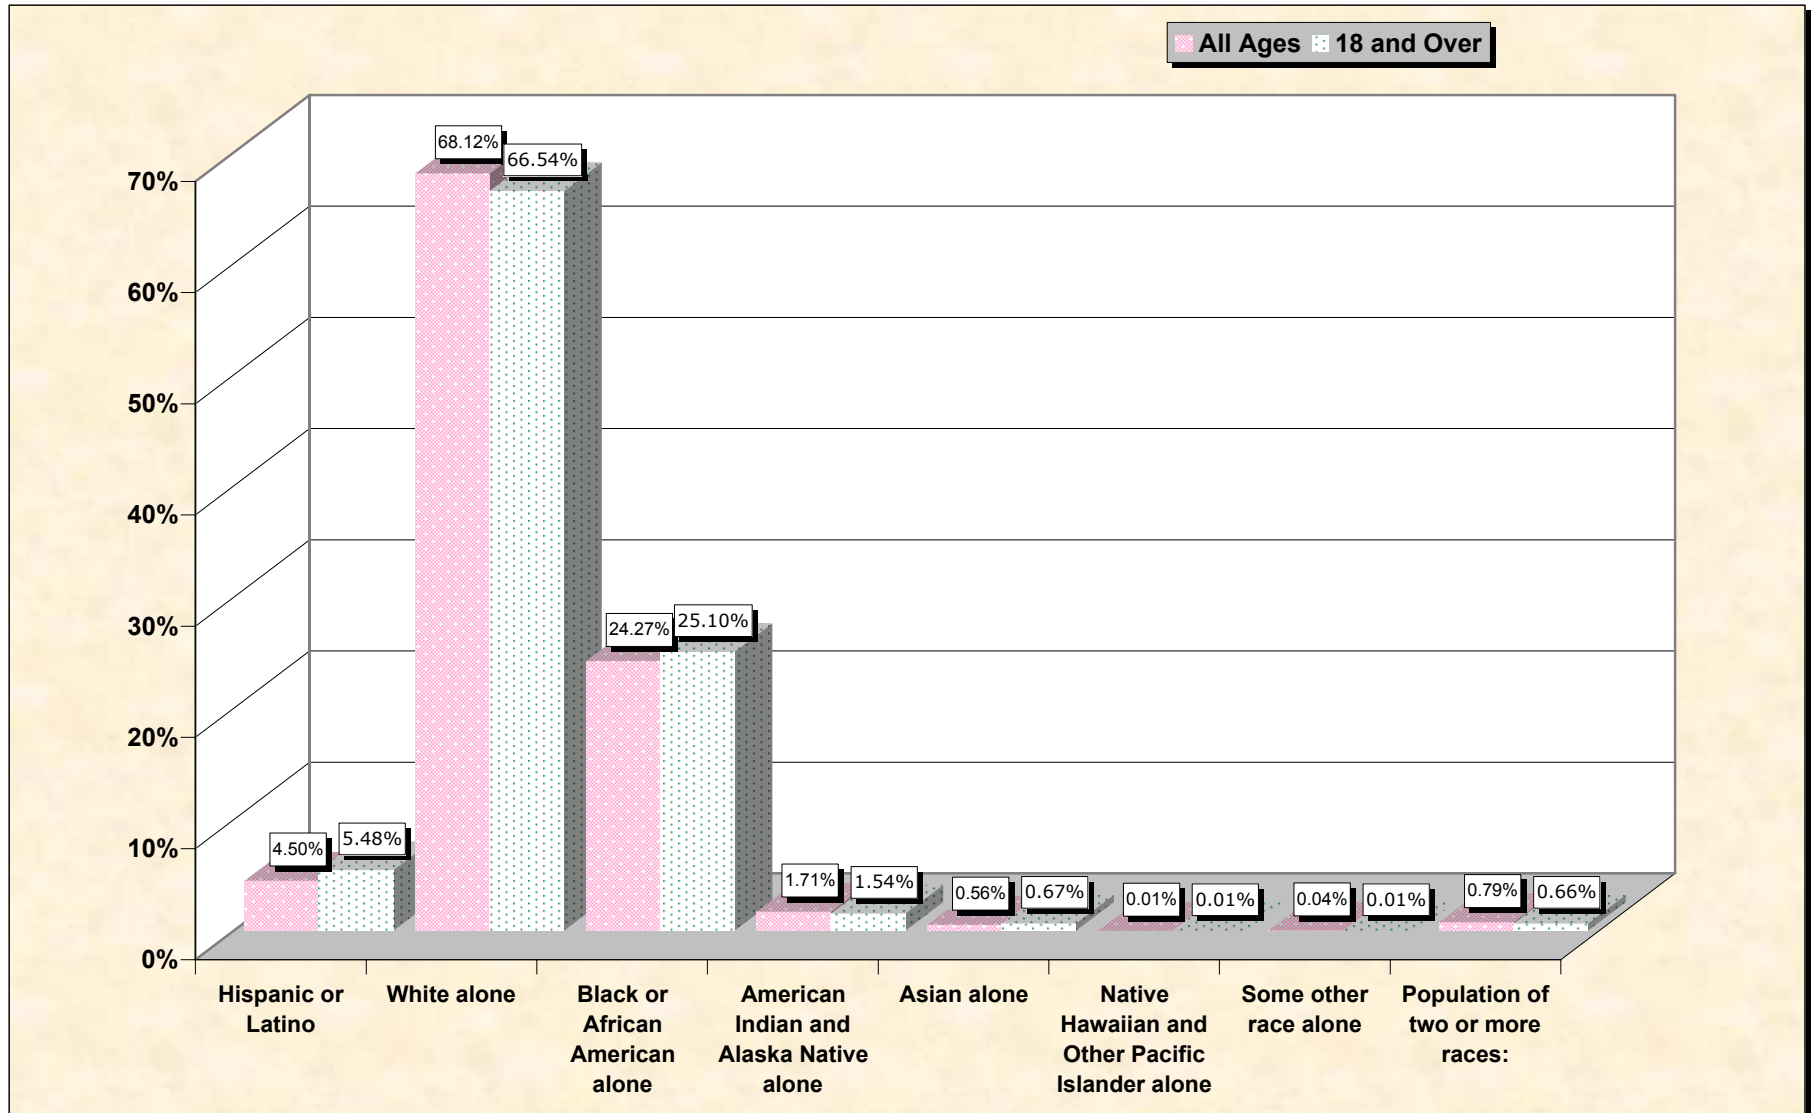

# Population by Race or Ethnicity and Age

**Allen Parish, Louisiana**

**Data Set: Census 2000 Redistricting Data (Public Law 94-171) Summary File**

[www.fairdata2000.com](http://www.fairdata2000.com)

[3-Oct-02](#)

# Hispanic or Latino, and not Hispanic by Race and Age Allen Parish, Louisiana

Source: Data Set: Census 2000 Redistricting Data (Public Law 94-171) Summary File. PL2. HISPANIC OR LATINO, AND NOT HISPANIC OR LATINO BY RACE [73] - Universe: Total population; PL4. HISPANIC OR LATINO, AND NOT HISPANIC OR LATINO BY RACE FOR THE POPULATION 18 YEARS AND OVER [73] - Universe: Total population 18 years and over

**source data for chart**

**HISPANIC OR LATINO, AND NOT HISPANIC OR LATINO BY RACE**

	<b>Allen Parish, Louisiana</b>
Total:	25,440
Hispanic or Latino	1,146
Not Hispanic or Latino:	24,294
Population of one race:	24,094
White alone	17,329
Black or African American alone	6,175
American Indian and Alaska Native alone	436
Asian alone	142
Native Hawaiian and Other Pacific Islander alone	3
Some other race alone	9
Population of two or more races:	200

Source: Data Set: Census 2000 Redistricting Data (Public Law 94-171) Summary File. PL2. HISPANIC OR LATINO, AND NOT HISPANIC OR LATINO BY RACE [73] - Universe: Total population

**HISPANIC OR LATINO, AND NOT HISPANIC OR LATINO BY RACE FOR THE POPULATION 18 YEARS AND OVER**