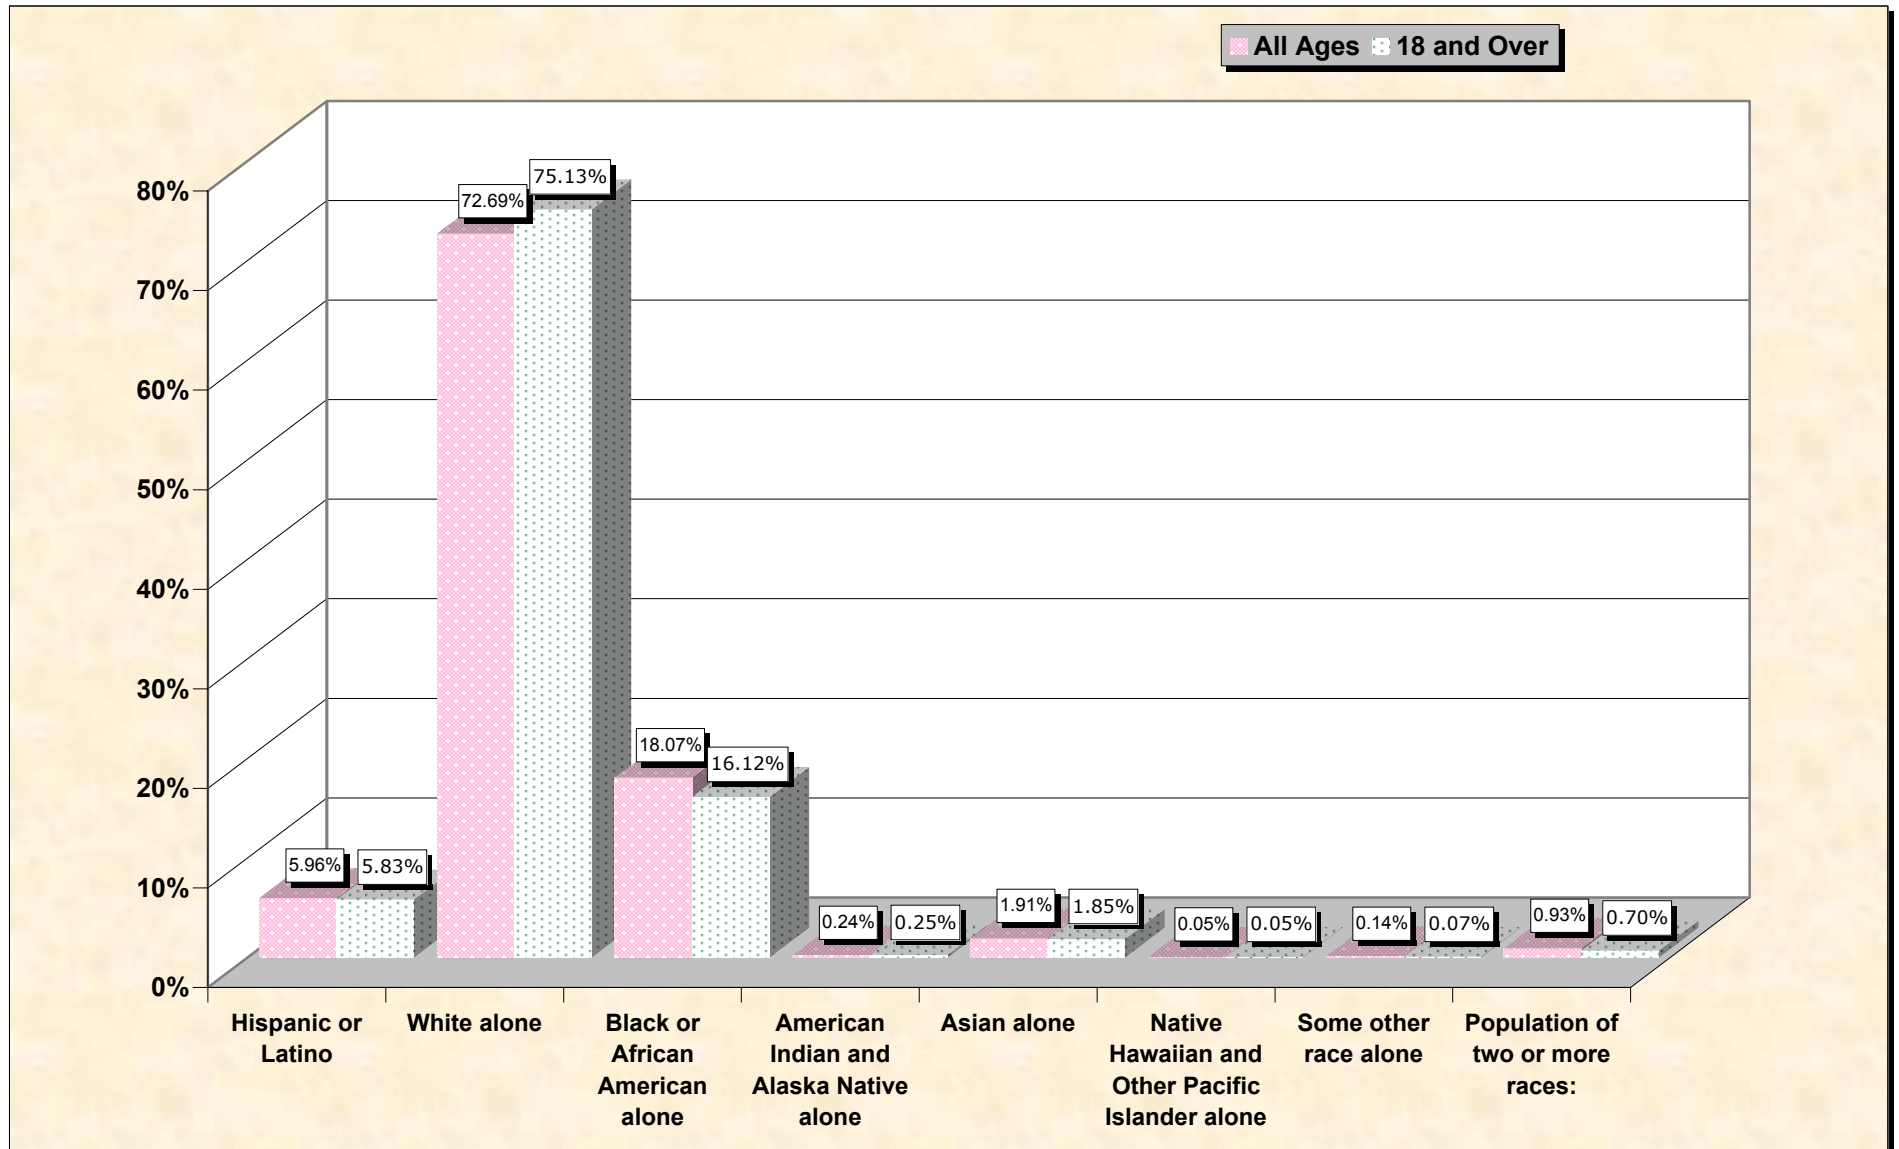

Population by Race or Ethnicity and Age

Rockdale County, Georgia

Data Set: Census 2000 Redistricting Data (Public Law 94-171) Summary File

www.fairdata2000.com

[3-Oct-02](#)

Hispanic or Latino, and not Hispanic by Race and Age Rockdale County, Georgia

Source: Data Set: Census 2000 Redistricting Data (Public Law 94-171) Summary File. PL2. HISPANIC OR LATINO, AND NOT HISPANIC OR LATINO BY RACE [73] - Universe: Total population; PL4. HISPANIC OR LATINO, AND NOT HISPANIC OR LATINO BY RACE FOR THE POPULATION 18 YEARS AND OVER [73] - Universe: Total population 18 years and over

source data for Chart

HISPANIC OR LATINO, AND NOT HISPANIC OR LATINO BY RACE

Rockdale County, Georgia	
Total:	70,111
Hispanic or Latino	4,182
Not Hispanic or Latino:	65,929
Population of one race:	65,278
White alone	50,967
Black or African American alone	12,670
American Indian and Alaska Native alone	166
Asian alone	1,339
Native Hawaiian and Other Pacific Islander alone	36
Some other race alone	100
Population of two or more races:	651

Source: Data Set: Census 2000 Redistricting Data (Public Law 94-171) Summary File. PL2. HISPANIC OR LATINO, AND NOT HISPANIC OR LATINO BY RACE [73] - Universe: Total population

HISPANIC OR LATINO, AND NOT HISPANIC OR LATINO BY RACE FOR THE POPULATION 18 YEARS AND OVER