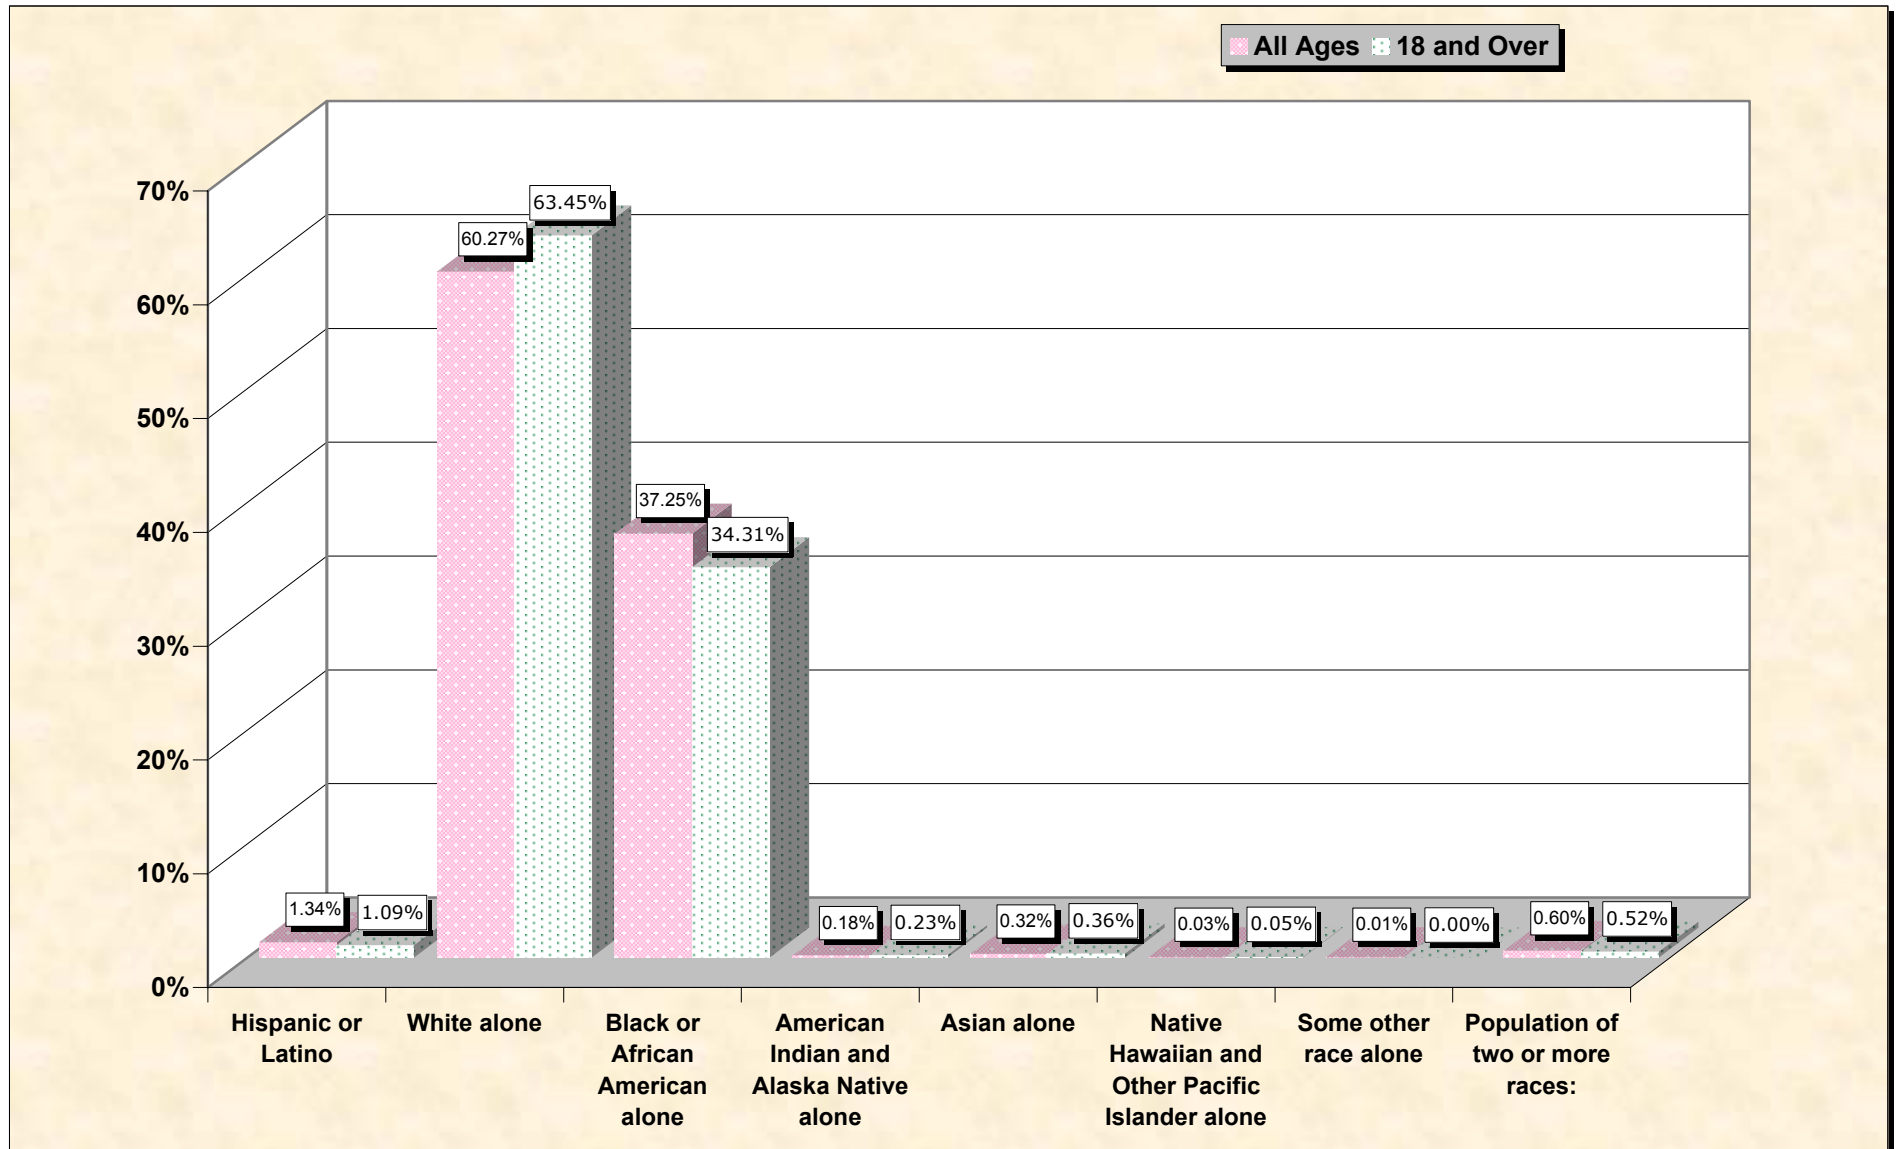

Population by Race or Ethnicity and Age

McDuffie County, Georgia

Data Set: Census 2000 Redistricting Data (Public Law 94-171) Summary File

www.fairdata2000.com

[3-Oct-02](#)

Hispanic or Latino, and not Hispanic by Race and Age McDuffie County, Georgia

Source: Data Set: Census 2000 Redistricting Data (Public Law 94-171) Summary File. PL2. HISPANIC OR LATINO, AND NOT HISPANIC OR LATINO BY RACE [73] - Universe: Total population; PL4. HISPANIC OR LATINO, AND NOT HISPANIC OR LATINO BY RACE FOR THE POPULATION 18 YEARS AND OVER [73] - Universe: Total population 18 years and over

Source: Data Set: Census 2000 Redistricting Data (Public Law 94-171) Summary File. PL2. HISPANIC OR LATINO, AND NOT HISPANIC OR LATINO BY RACE [73] - Universe: Total population

HISPANIC OR LATINO, AND NOT HISPANIC OR LATINO BY RACE FOR THE POPULATION 18 YEARS AND OVER

Source: Data Set: Census 2000 Redistricting Data (Public Law 94-171) Summary File. PL4. HISPANIC OR LATINO, AND NOT HISPANIC OR LATINO BY RACE FOR THE POPULATION 18 YEARS AND OVER [73] - Universe: Total population 18 years and over