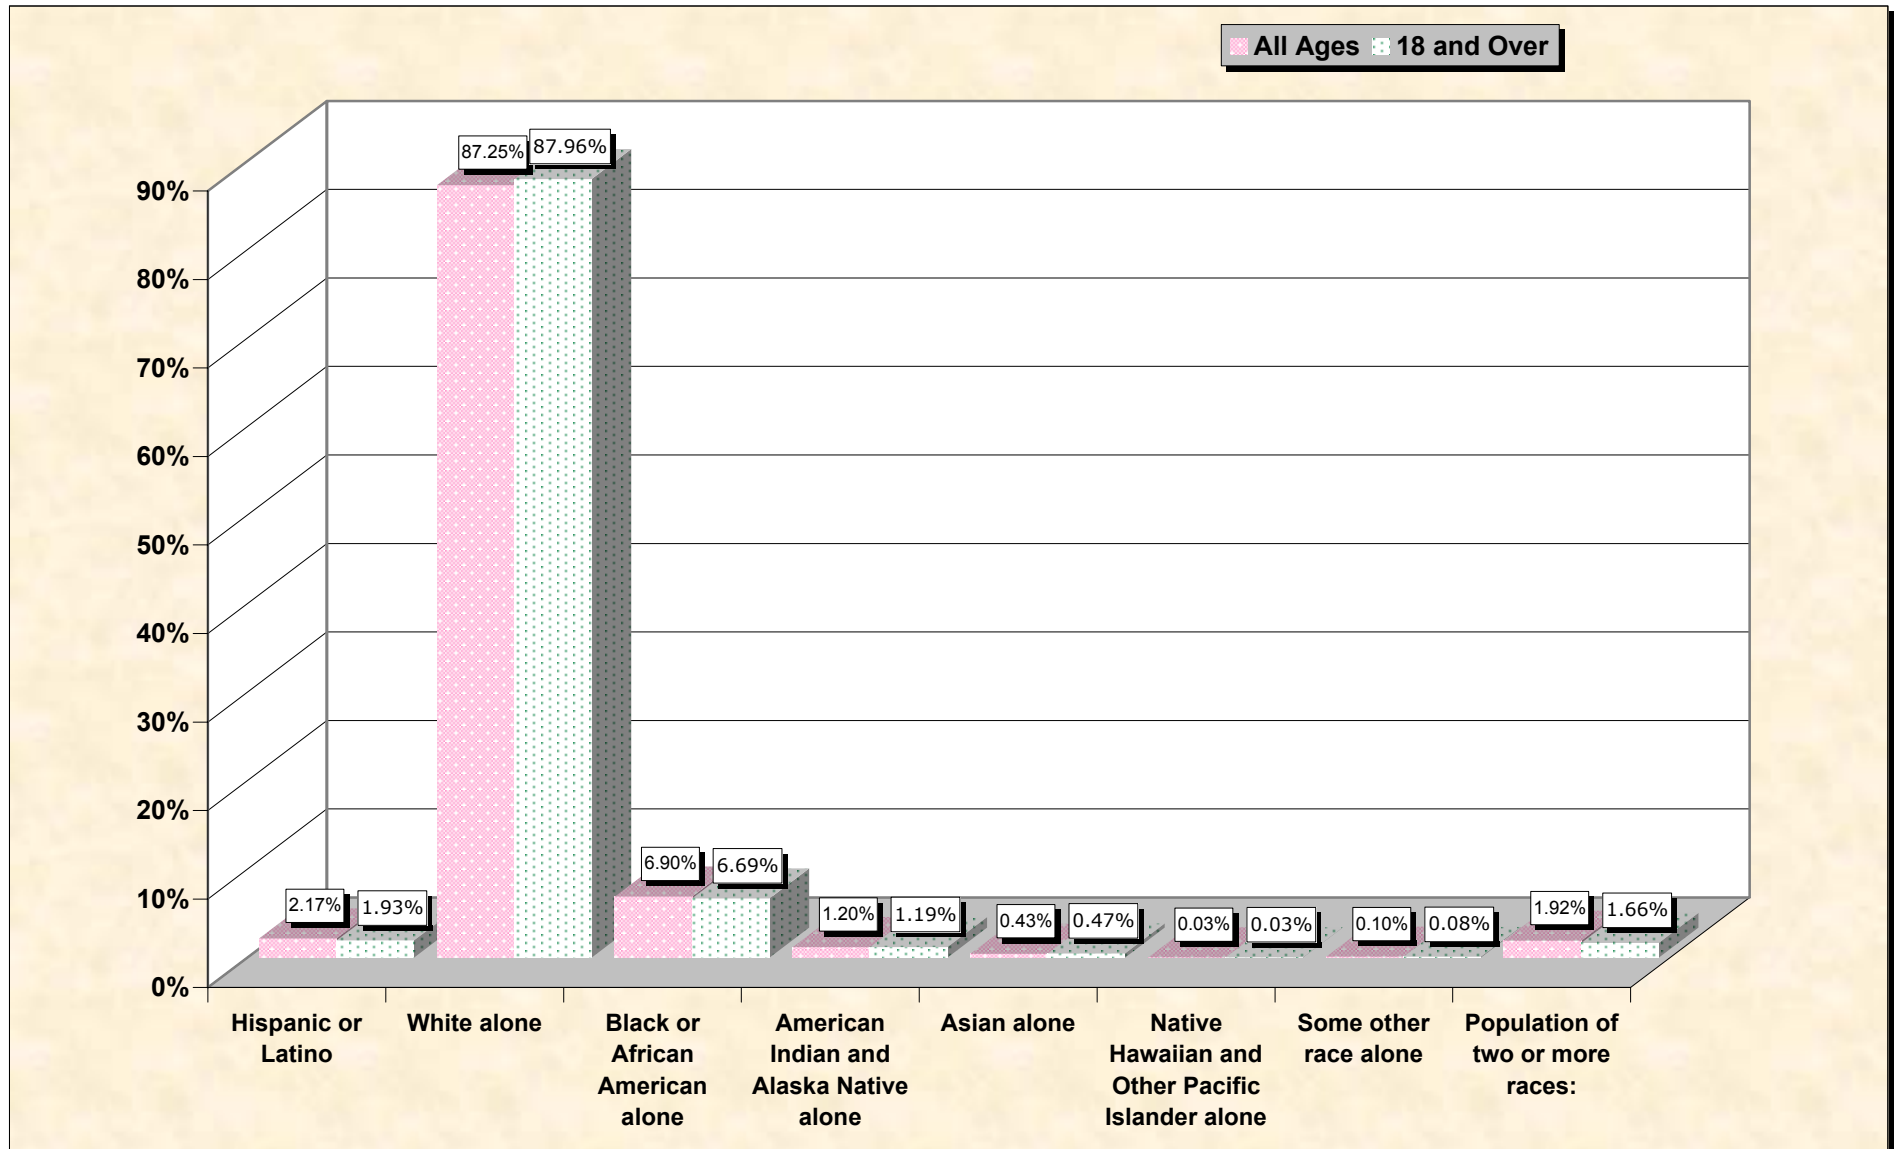

Population by Race or Ethnicity and Age

Walton County, Florida

Data Set: Census 2000 Redistricting Data (Public Law 94-171) Summary File

www.fairdata2000.com

[3-Oct-02](#)

Hispanic or Latino, and not Hispanic by Race and Age Walton County, Florida

Source: Data Set: Census 2000 Redistricting Data (Public Law 94-171) Summary File. PL2. HISPANIC OR LATINO, AND NOT HISPANIC OR LATINO BY RACE [73] - Universe: Total population; PL4. HISPANIC OR LATINO, AND NOT HISPANIC OR LATINO BY RACE FOR THE POPULATION 18 YEARS AND OVER [73] - Universe: Total population 18 years and over

source data for Chart

HISPANIC OR LATINO, AND NOT HISPANIC OR LATINO BY RACE

	Walton County, Florida
Total:	40,601
Hispanic or Latino	880
Not Hispanic or Latino:	39,721
Population of one race:	38,943
White alone	35,425
Black or African American alone	2,801
American Indian and Alaska Native alone	486
Asian alone	175
Native Hawaiian and Other Pacific Islander alone	14
Some other race alone	42
Population of two or more races:	778

Source: Data Set: Census 2000 Redistricting Data (Public Law 94-171) Summary File. PL2. HISPANIC OR LATINO, AND NOT HISPANIC OR LATINO BY RACE [73] - Universe: Total population

HISPANIC OR LATINO, AND NOT HISPANIC OR LATINO BY RACE FOR THE POPULATION 18 YEARS AND OVER