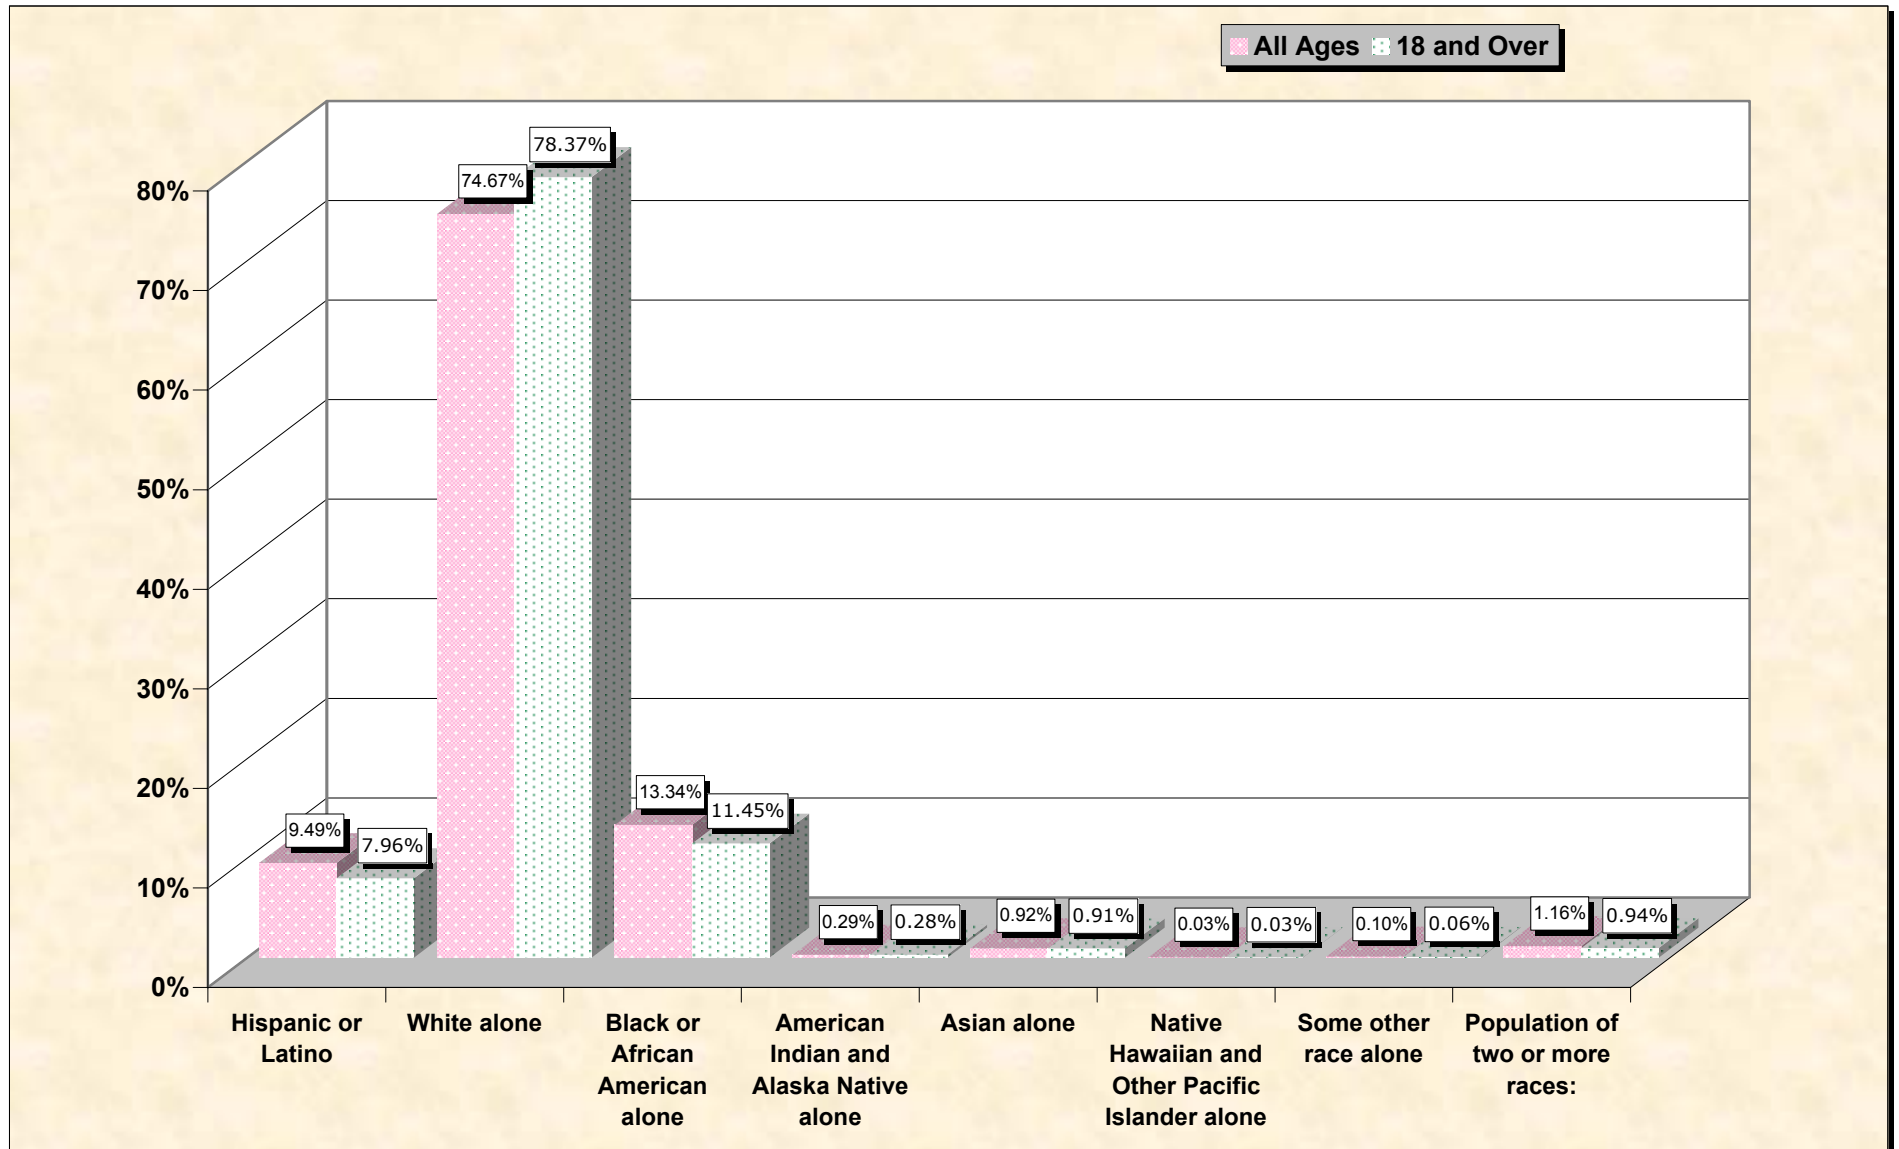

# Population by Race or Ethnicity and Age

# Hispanic or Latino, and not Hispanic by Race and Age Polk County, Florida

Source: Data Set: Census 2000 Redistricting Data (Public Law 94-171) Summary File. PL2. HISPANIC OR LATINO, AND NOT HISPANIC OR LATINO BY RACE [73] - Universe: Total population; PL4. HISPANIC OR LATINO, AND NOT HISPANIC OR LATINO BY RACE FOR THE POPULATION 18 YEARS AND OVER [73] - Universe: Total population 18 years and over

**source data for Chart**

**HISPANIC OR LATINO, AND NOT HISPANIC OR LATINO BY RACE**

	<b>Polk County, Florida</b>
Total:	483,924
Hispanic or Latino	45,933
Not Hispanic or Latino:	437,991
Population of one race:	432,375
White alone	361,366
Black or African American alone	64,544
American Indian and Alaska Native alone	1,411
Asian alone	4,448
Native Hawaiian and Other Pacific Islander alone	129
Some other race alone	477
Population of two or more races:	5,616

Source: Data Set: Census 2000 Redistricting Data (Public Law 94-171) Summary File. PL2. HISPANIC OR LATINO, AND NOT HISPANIC OR LATINO BY RACE [73] - Universe: Total population

**HISPANIC OR LATINO, AND NOT HISPANIC OR LATINO BY RACE FOR THE POPULATION 18 YEARS AND OVER**