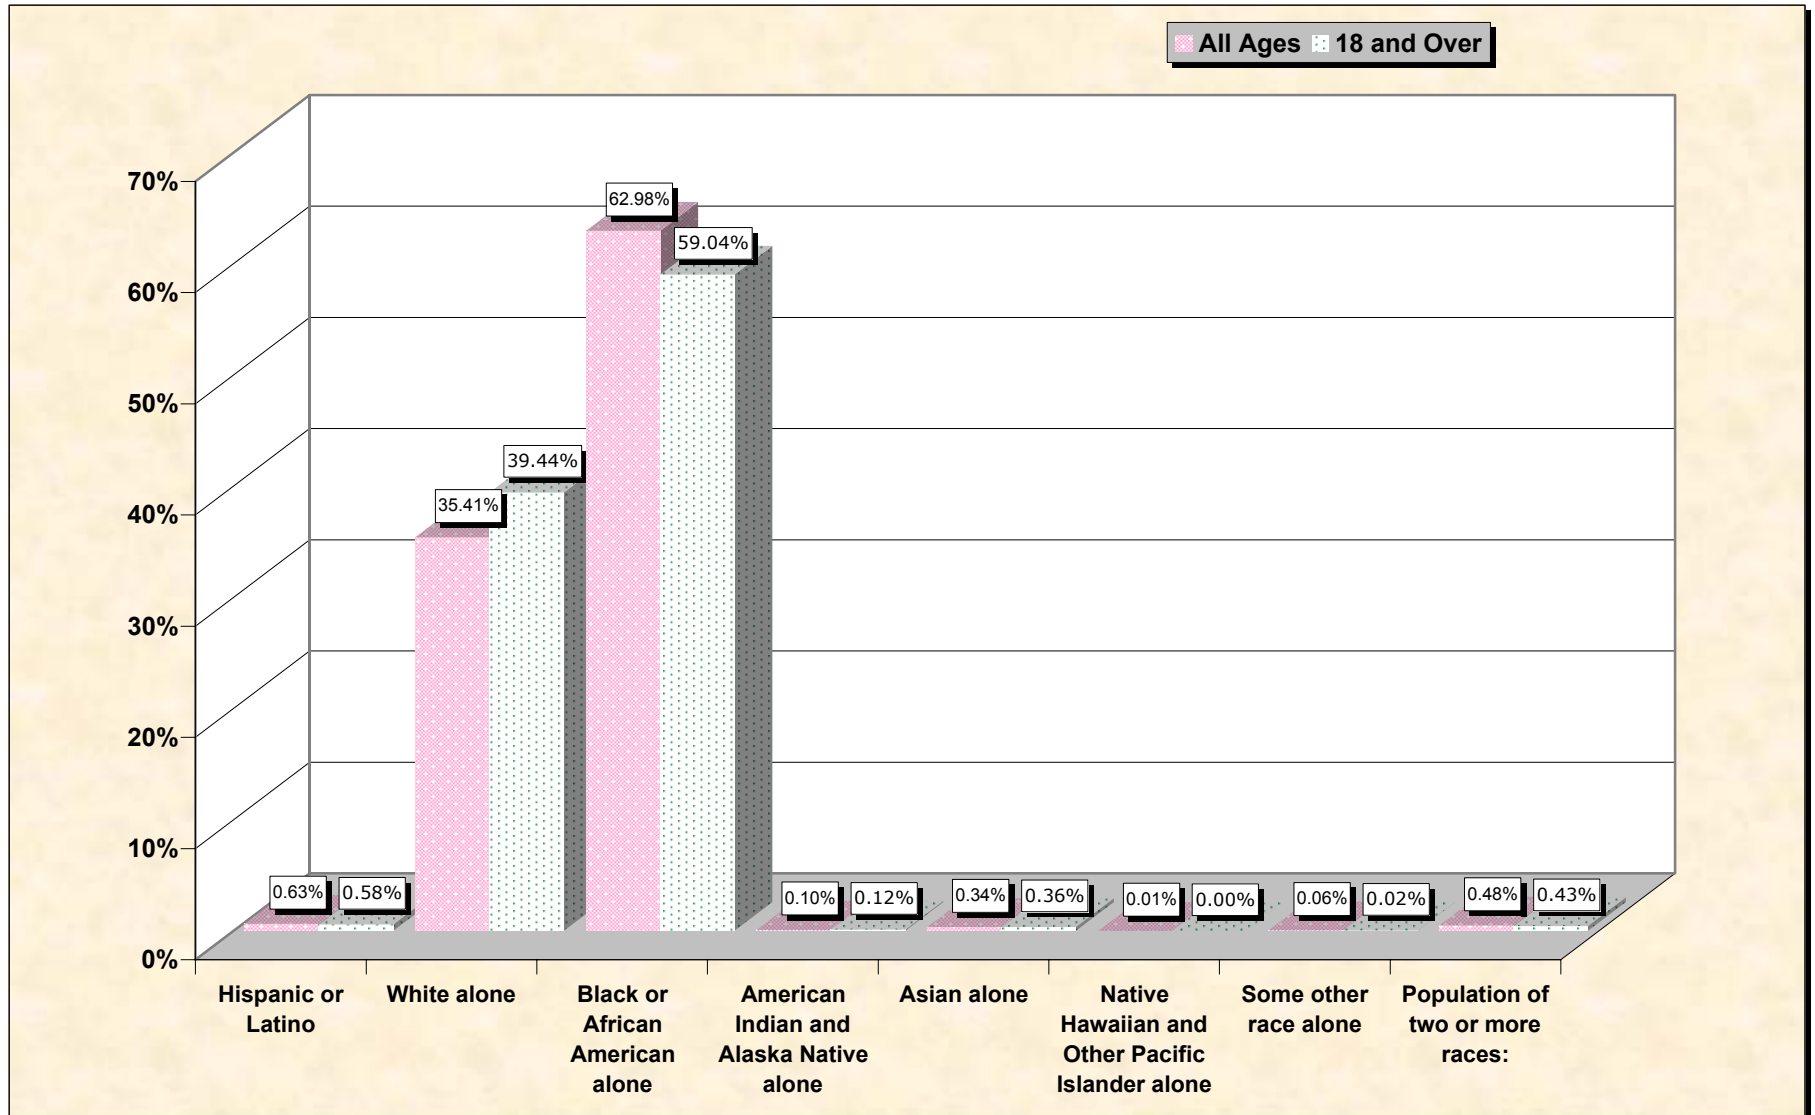

Population by Race or Ethnicity and Age

Dallas County, Alabama

Data Set: Census 2000 Redistricting Data (Public Law 94-171) Summary File

www.fairdata2000.com

[3-Oct-02](#)

Hispanic or Latino, and not Hispanic by Race and Age Dallas County, Alabama

Source: Data Set: Census 2000 Redistricting Data (Public Law 94-171) Summary File. PL2. HISPANIC OR LATINO, AND NOT HISPANIC OR LATINO BY RACE [73] - Universe: Total population; PL4. HISPANIC OR LATINO, AND NOT HISPANIC OR LATINO BY RACE FOR THE POPULATION 18 YEARS AND OVER [73] - Universe: Total population 18 years and over

source data for chart

HISPANIC OR LATINO, AND NOT HISPANIC OR LATINO BY RACE

	Dallas County, Alabama
Total:	46,365
Hispanic or Latino	290
Not Hispanic or Latino:	46,075
Population of one race:	45,852
White alone	16,417
Black or African American alone	29,201
American Indian and Alaska Native alone	47
Asian alone	157
Native Hawaiian and Other Pacific Islander alone	4
Some other race alone	26
Population of two or more races:	223

Source: Data Set: Census 2000 Redistricting Data (Public Law 94-171) Summary File. PL2. HISPANIC OR LATINO, AND NOT HISPANIC OR LATINO BY RACE [73] - Universe: Total population

HISPANIC OR LATINO, AND NOT HISPANIC OR LATINO BY RACE FOR THE POPULATION 18 YEARS AND OVER